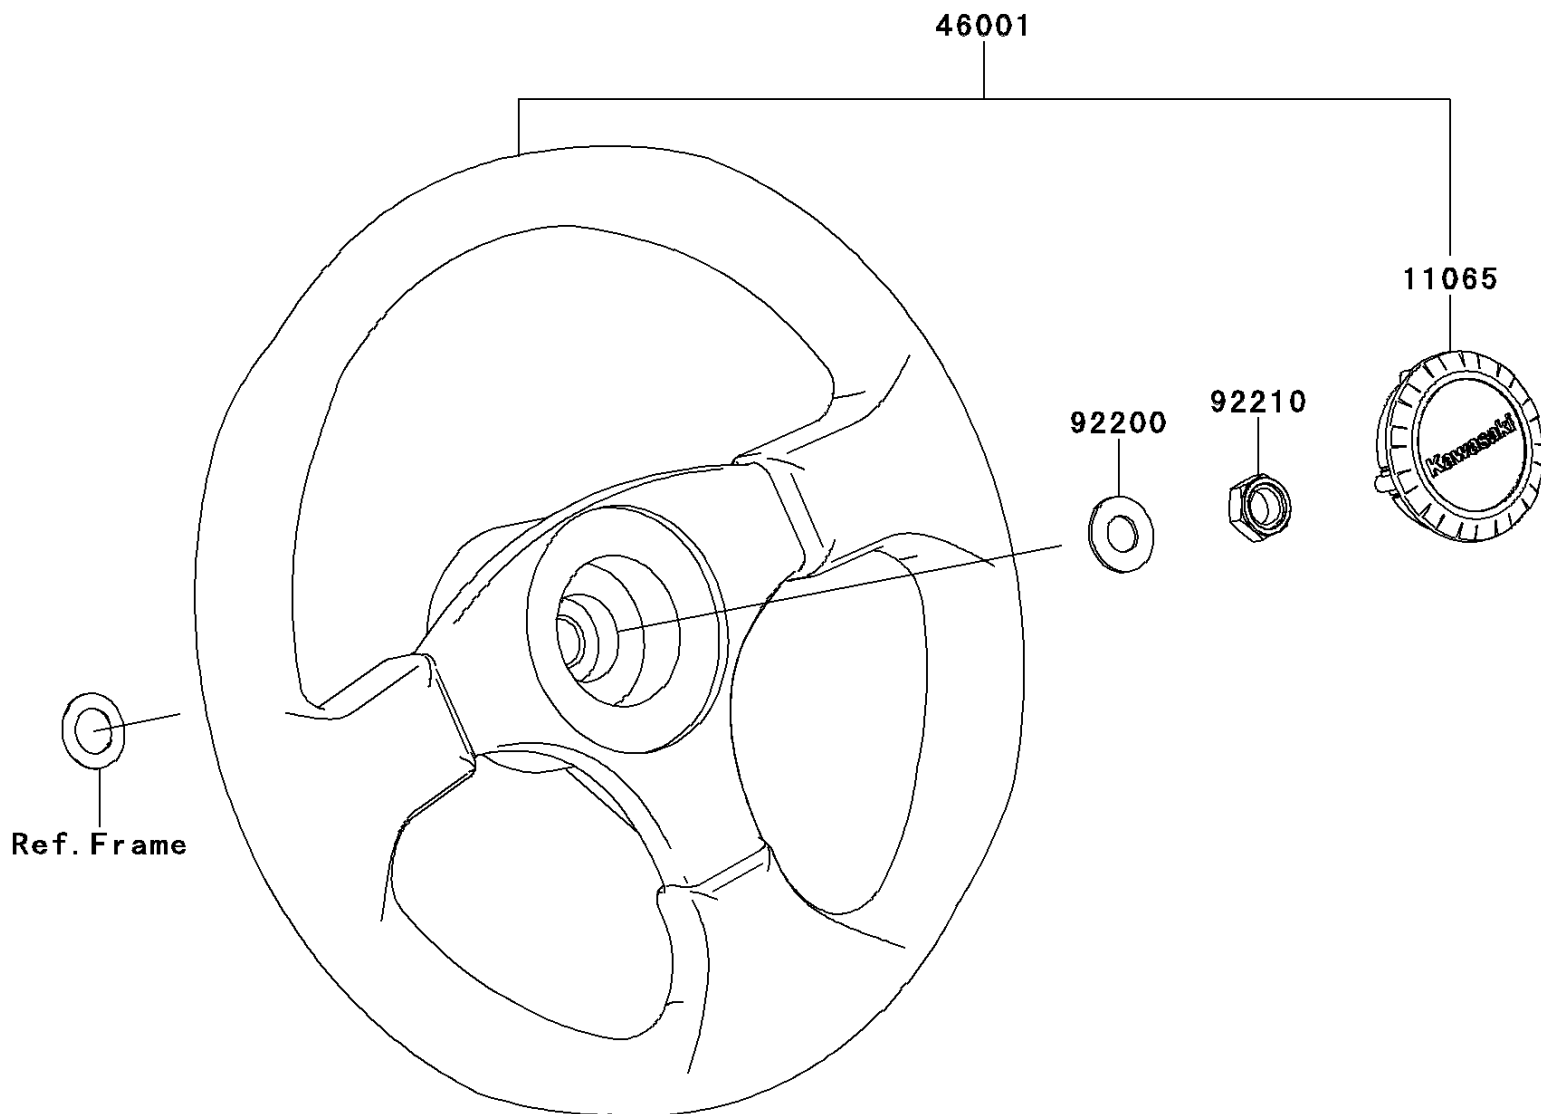

2010 Teryx® 750 FI 4x4 LE PARTS DIAGRAM

Steering Wheel

F2311

2010 Teryx® 750 FI 4x4 LE PARTS LIST

Steering Wheel

ITEM NAME	PART NUMBER	QUANTITY
CAP,HANDLE (Ref # 11065)	11065-0171	1
HANDLE-ASSY (Ref # 46001)	46001-0001	1
WASHER,12.1X25X1.6 (Ref # 92200)	92200-0455	1
NUT,LOCK,12MM (Ref # 92210)	92210-1249	1