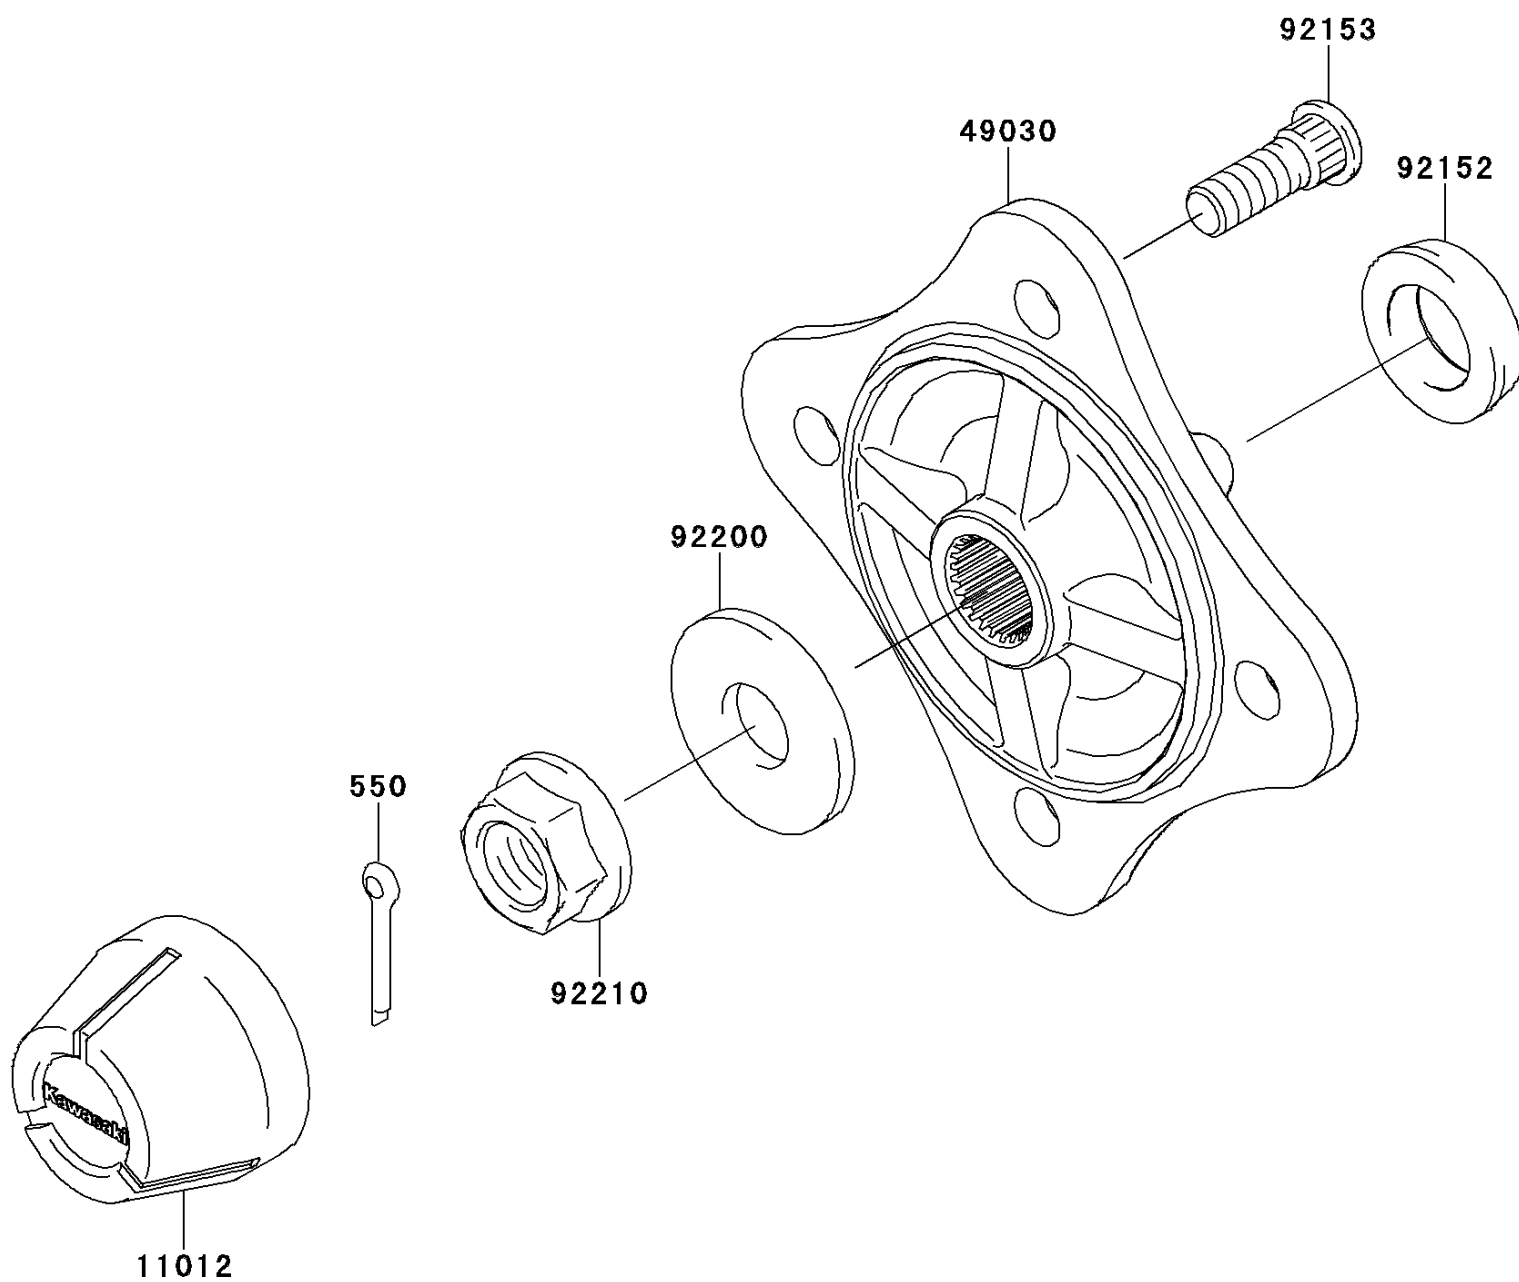

2010 Teryx® 750 FI 4x4 LE PARTS DIAGRAM

Rear Hubs/Brakes

F2240

2010 Teryx® 750 FI 4x4 LE PARTS LIST

Rear Hubs/Brakes

ITEM NAME	PART NUMBER	QUANTITY
PIN-COTTER,4.0X30 (Ref # 550)	550AA4030	1
CAP,WHEEL (Ref # 11012)	11012-1969	1
HUB,RR (Ref # 49030)	49030-0042	1
COLLAR (Ref # 92152)	92152-0631	1
BOLT,12MM (Ref # 92153)	92153-1915	1
WASHER,20.3X52X4.5 (Ref # 92200)	92200-0130	1
NUT,FLANGED,20MM (Ref # 92210)	92210-2093	1