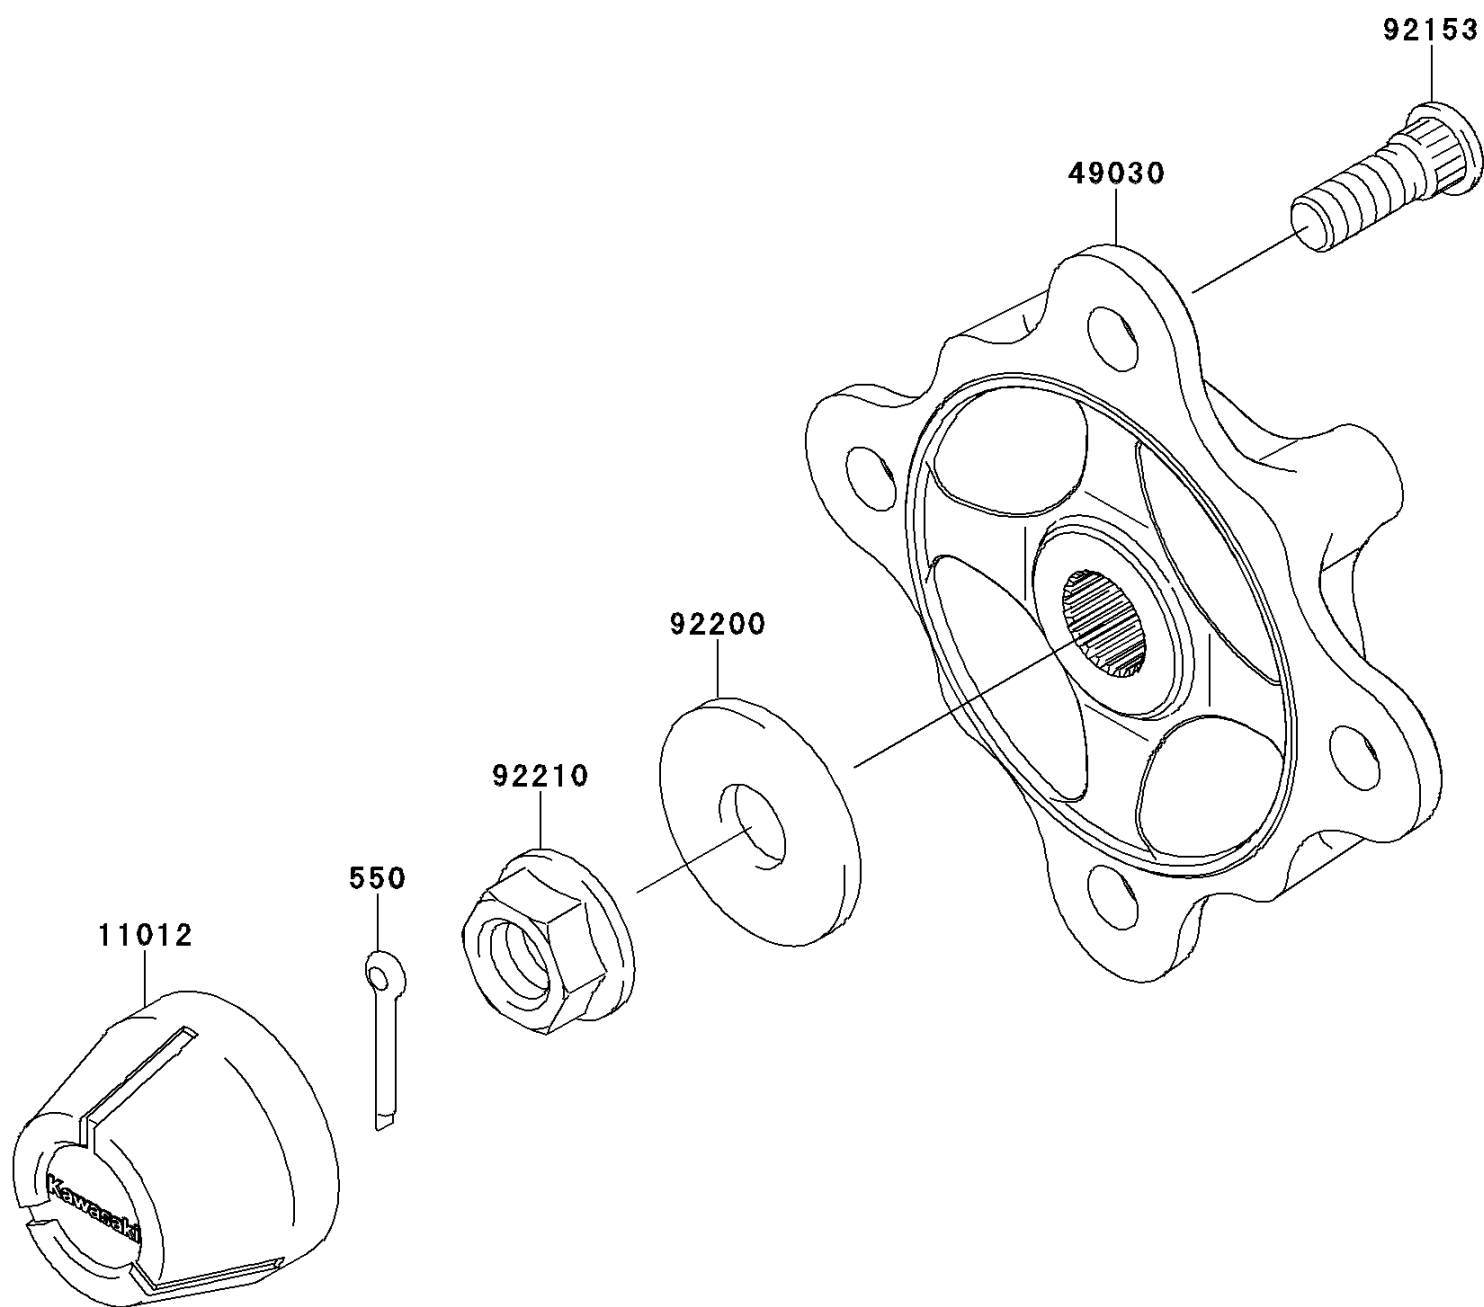

2010 Teryx® 750 FI 4x4 LE PARTS DIAGRAM

Front Hubs/Brakes

F2230

2010 Teryx® 750 FI 4x4 LE PARTS LIST

Front Hubs/Brakes

ITEM NAME	PART NUMBER	QUANTITY
PIN-COTTER,4.0X30 (Ref # 550)	550AA4030	1
CAP,WHEEL (Ref # 11012)	11012-1969	1
HUB,FR (Ref # 49030)	49030-0041	1
BOLT,12MM (Ref # 92153)	92153-1915	1
WASHER,18.5X52X4.5 (Ref # 92200)	92200-0425	1
NUT,FLANGED,18MM (Ref # 92210)	92210-0132	1