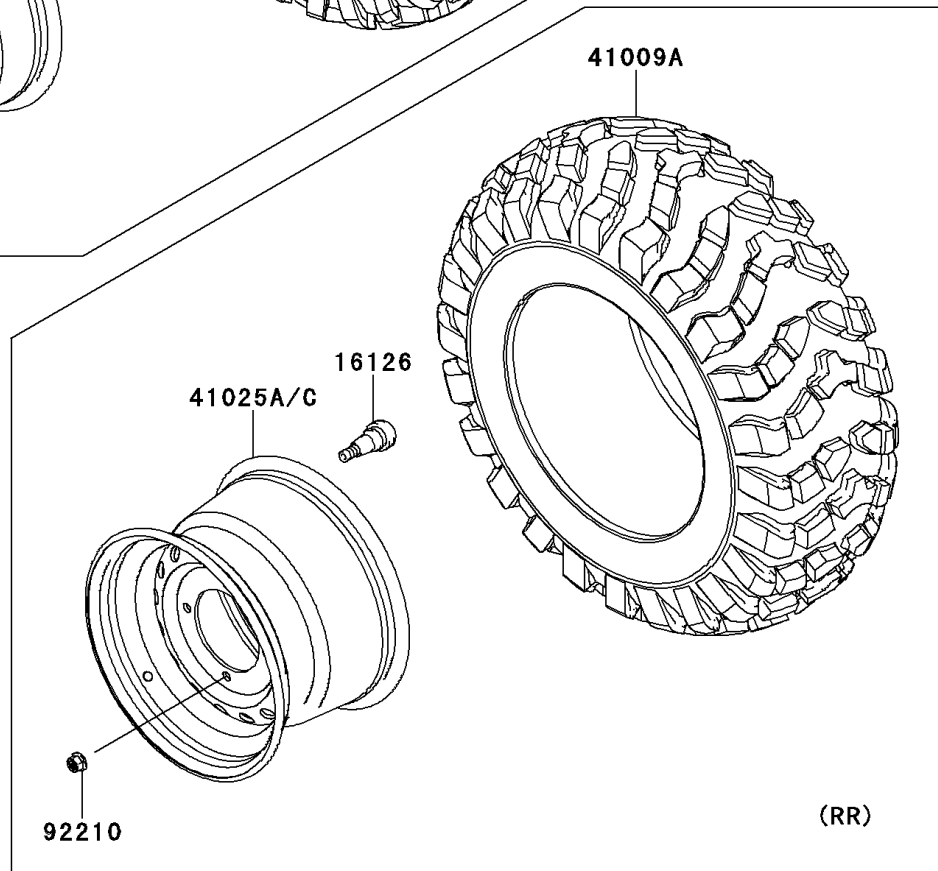

2010 Teryx® 750 FI 4x4 LE PARTS DIAGRAM

Wheels/Tires

F2210

2010 Teryx® 750 FI 4x4 LE PARTS LIST

Wheels/Tires

ITEM NAME	PART NUMBER	QUANTITY
VALVE (Ref # 16126)	16126-4001	1
TIRE,FR,26X8.00-12,M989 (Ref # 41009)	41009-0143	1
TIRE,RR,26X10.00-12,M990 (Ref # 41009A)	41009-0144	1
RIM,FR,12X6.0AT,CAMOUFLAGE (Ref # 41025)	41025-0123-16N	1
RIM,RR,12X8.0AT,CAMOUFLAGE (Ref # 41025A)	41025-0124-16N	1
NUT,12MM (Ref # 92210)	92210-0603	1