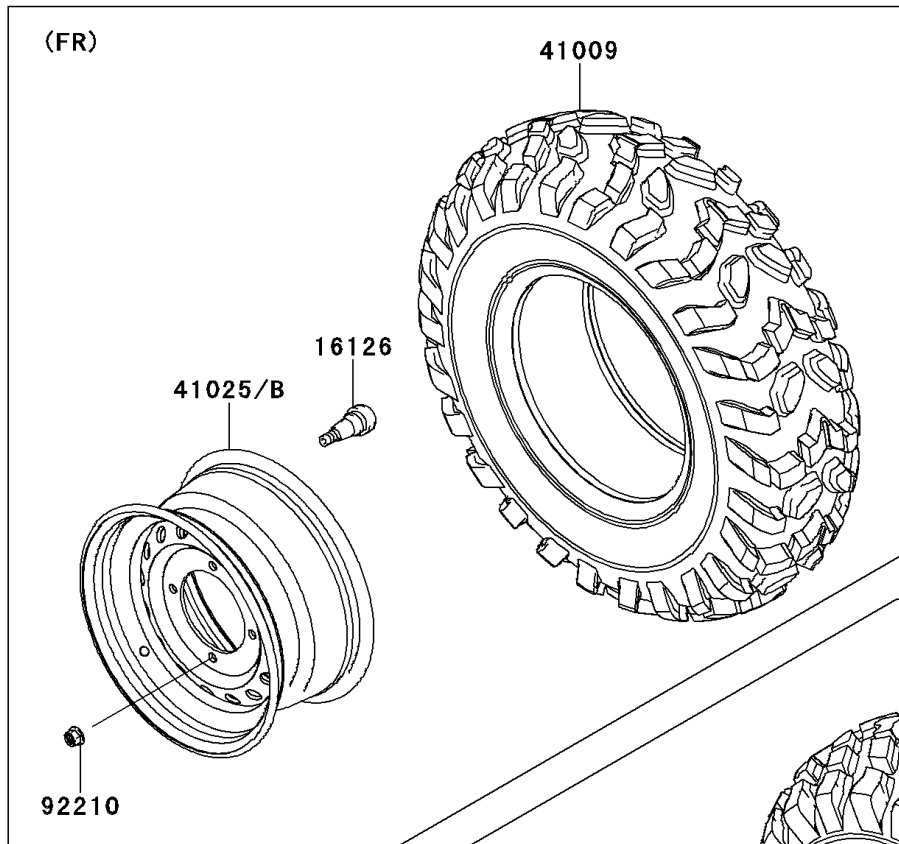

2010 Teryx® 750 FI 4x4 LE PARTS DIAGRAM

Wheels/Tires

F2210

2010 Teryx® 750 FI 4x4 LE PARTS LIST

Wheels/Tires

ITEM NAME	PART NUMBER	QUANTITY
VALVE (Ref # 16126)	16126-4001	1
TIRE,FR,26X8.00-12,M989 (Ref # 41009)	41009-0143	1
TIRE,RR,26X10.00-12,M990 (Ref # 41009A)	41009-0144	1
RIM,FR,12X6.0AT,CAMOUFLAGE (Ref # 41025)	41025-0123-16N	1
RIM,RR,12X8.0AT,CAMOUFLAGE (Ref # 41025A)	41025-0124-16N	1
NUT,12MM (Ref # 92210)	92210-0603	1