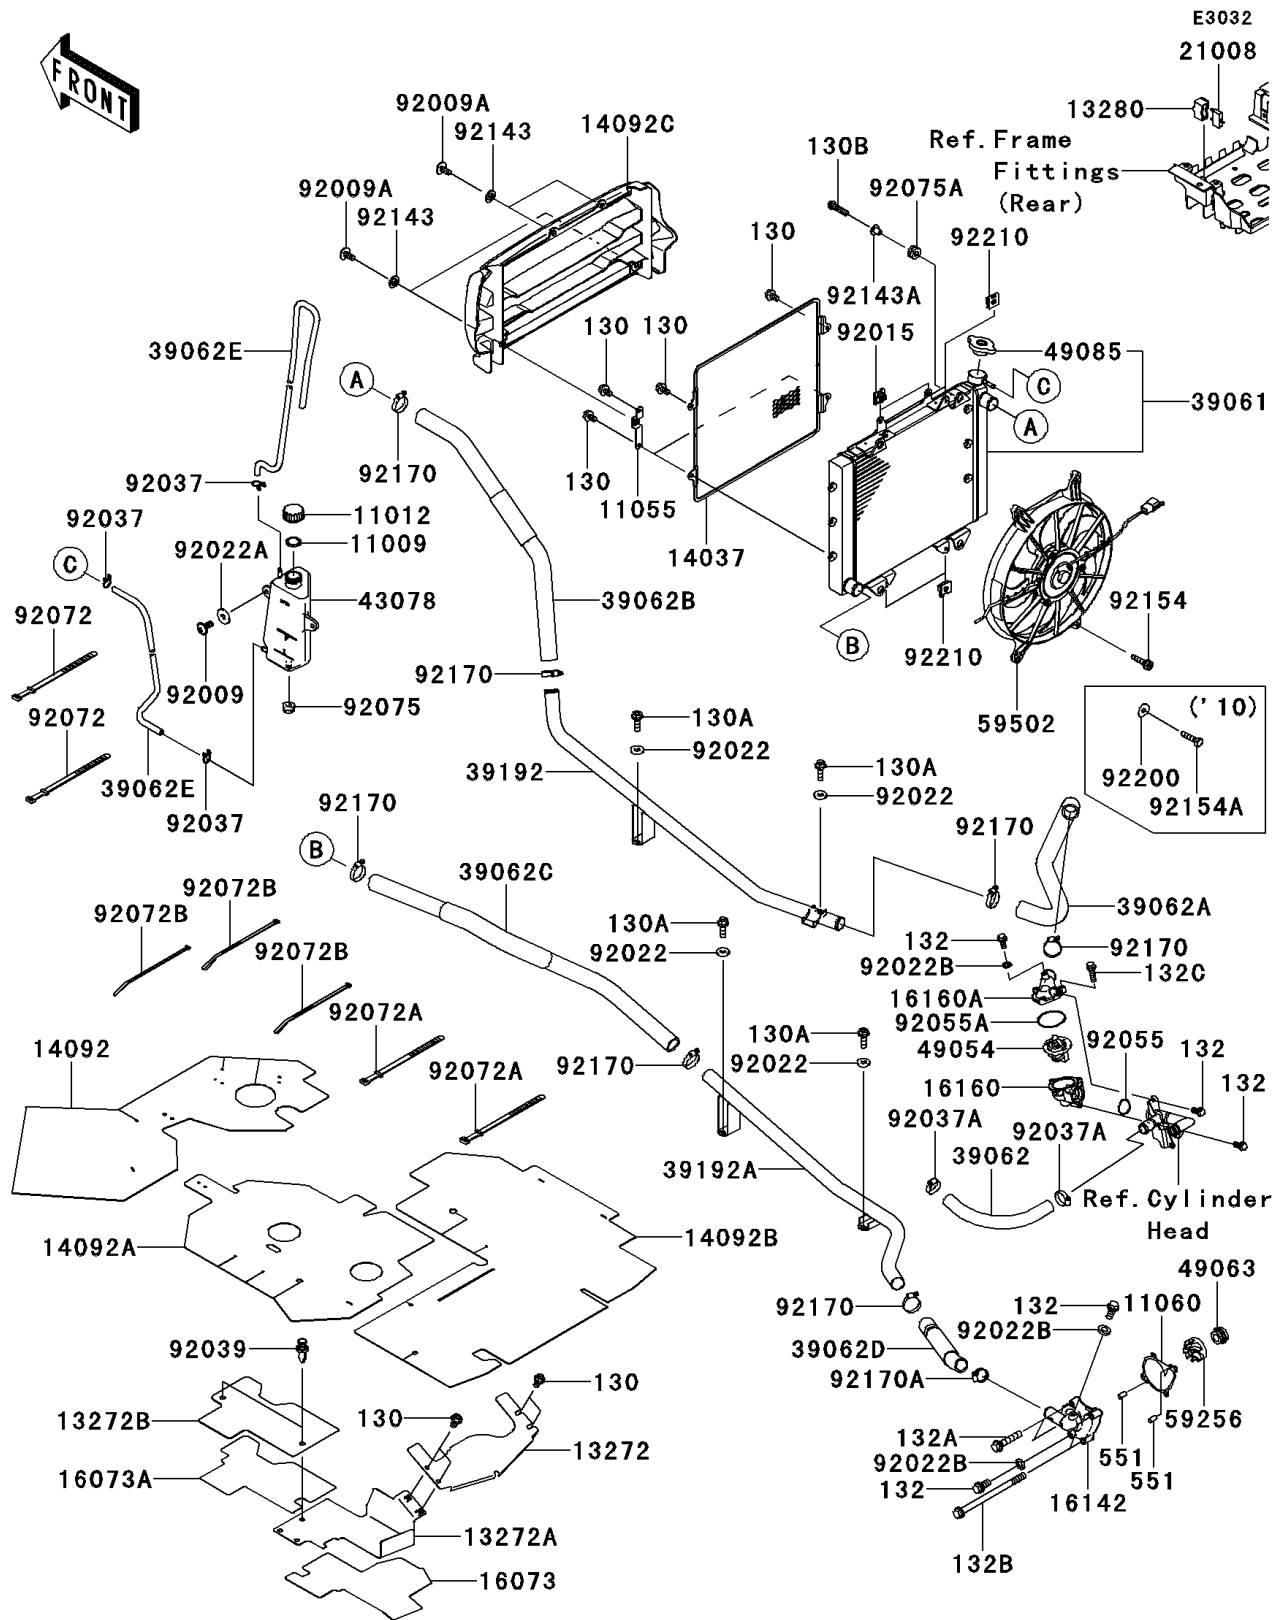

2010 Teryx® 750 FI 4x4 LE PARTS DIAGRAM

Radiator

2010 Teryx® 750 FI 4x4 LE PARTS LIST

Radiator

ITEM NAME	PART NUMBER	QUANTITY
GASKET,RESERVOIR TANK CAP (Ref # 11009)	11009-1145	1
CAP (Ref # 11012)	11012-1084	1
BRACKET,RAD. COVER (Ref # 11055)	11055-1953	1
GASKET,WATER PUMP (Ref # 11060)	11060-1964	1
PLATE (Ref # 13272)	13272-0729	1
PLATE (Ref # 13272A)	13272-0738	1
PLATE (Ref # 13272B)	13272-0739	1
HOLDER,BREAKER (Ref # 13280)	13280-0082	1
SCREEN (Ref # 14037)	14037-0104	1
COVER (Ref # 14092)	14092-0083	1
COVER (Ref # 14092A)	14092-0084	1
COVER (Ref # 14092B)	14092-0085	1
COVER,RADIATOR,F.BLACK (Ref # 14092C)	14092-0086-6Z	1
INSULATOR (Ref # 16073)	16073-0110	1
INSULATOR (Ref # 16073A)	16073-0111	1
COVER-PUMP,WATER (Ref # 16142)	16142-0002	1
BODY,THERMOSTAT,LWR (Ref # 16160)	16160-0189	1
BODY,THERMOSTAT,UPP (Ref # 16160A)	16160-0225	1
BREAKER,RAD. FAN,12A (Ref # 21008)	21008-0008	1
RADIATOR-ASSY (Ref # 39061)	39061-0180	1
HOSE-COOLING,FR HEAD-THERMO (Ref # 39062)	39062-0316	1
HOSE-COOLING,THERMO-RH PIPE (Ref # 39062A)	39062-0317	1
HOSE-COOLING,RH PIPE-RAD. (Ref # 39062B)	39062-0318	1
HOSE-COOLING,RAD.-LH PIPE (Ref # 39062C)	39062-0319	1
HOSE-COOLING,RAD.-W/P (Ref # 39062D)	39062-0320	1
HOSE-COOLING,5.5X10.5X400 (Ref # 39062E)	39062-0324	1
PIPE-WATER,RH (Ref # 39192)	39192-0121	1
PIPE-WATER,LH (Ref # 39192A)	39192-0122	1
RESERVOIR (Ref # 43078)	43078-0041	1