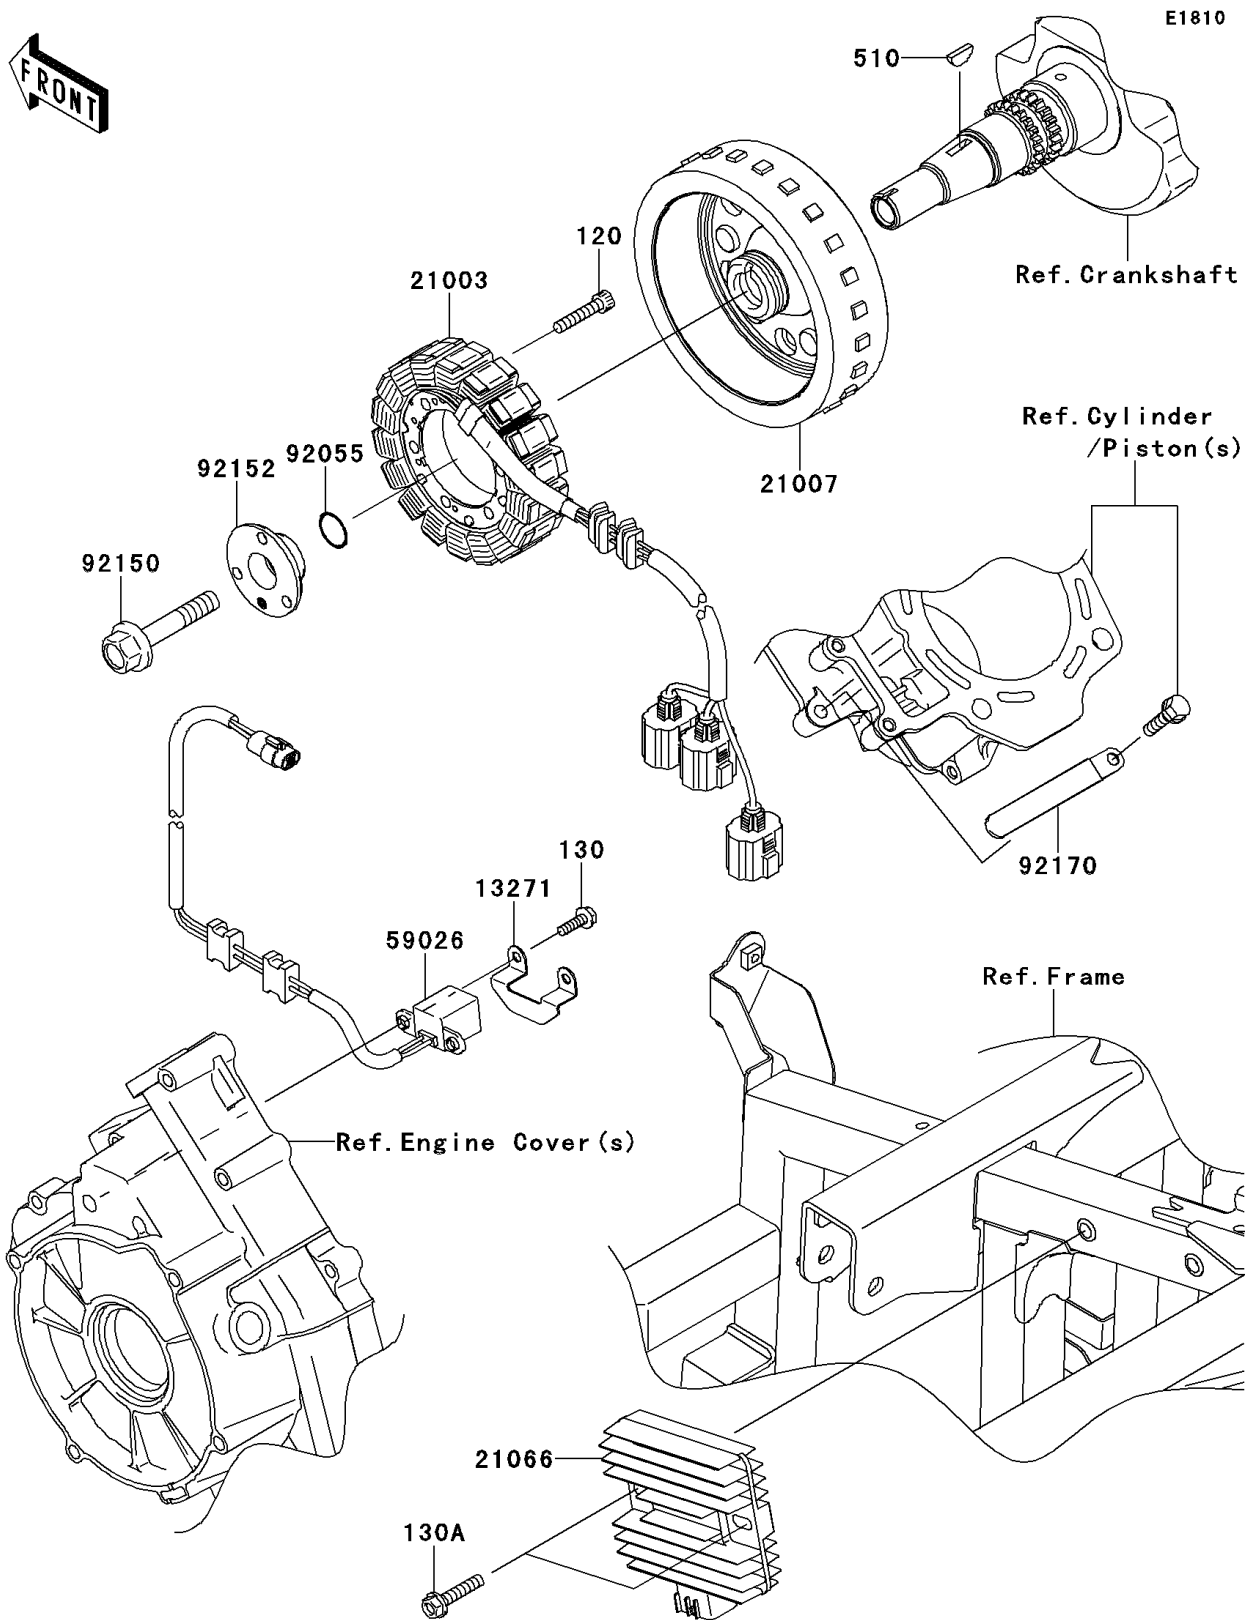

2010 Teryx® 750 FI 4x4 LE PARTS DIAGRAM

Generator

2010 Teryx® 750 FI 4x4 LE PARTS LIST

Generator

ITEM NAME	PART NUMBER	QUANTITY
BOLT-SOCKET,6X30 (Ref # 120)	120CB0630	1
BOLT-FLANGED,5X16 (Ref # 130)	130BA0516	1
BOLT-FLANGED,6X30 (Ref # 130A)	130BB0630	1
KEY-WOODRUFF (Ref # 510)	510A4200	1
PLATE (Ref # 13271)	13271-1369	1
STATOR (Ref # 21003)	21003-0099	1
ROTOR (Ref # 21007)	21007-0151	1
REGULATOR-VOLTAGE (Ref # 21066)	21066-0030	1
COIL-PULSING (Ref # 59026)	59026-1159	1
RING-0,19.8X2.2 (Ref # 92055)	92055-1215	1
BOLT,12X65 (Ref # 92150)	92150-1987	1
COLLAR,20X51X17 (Ref # 92152)	92152-1467	1
CLAMP (Ref # 92170)	92170-1925	1