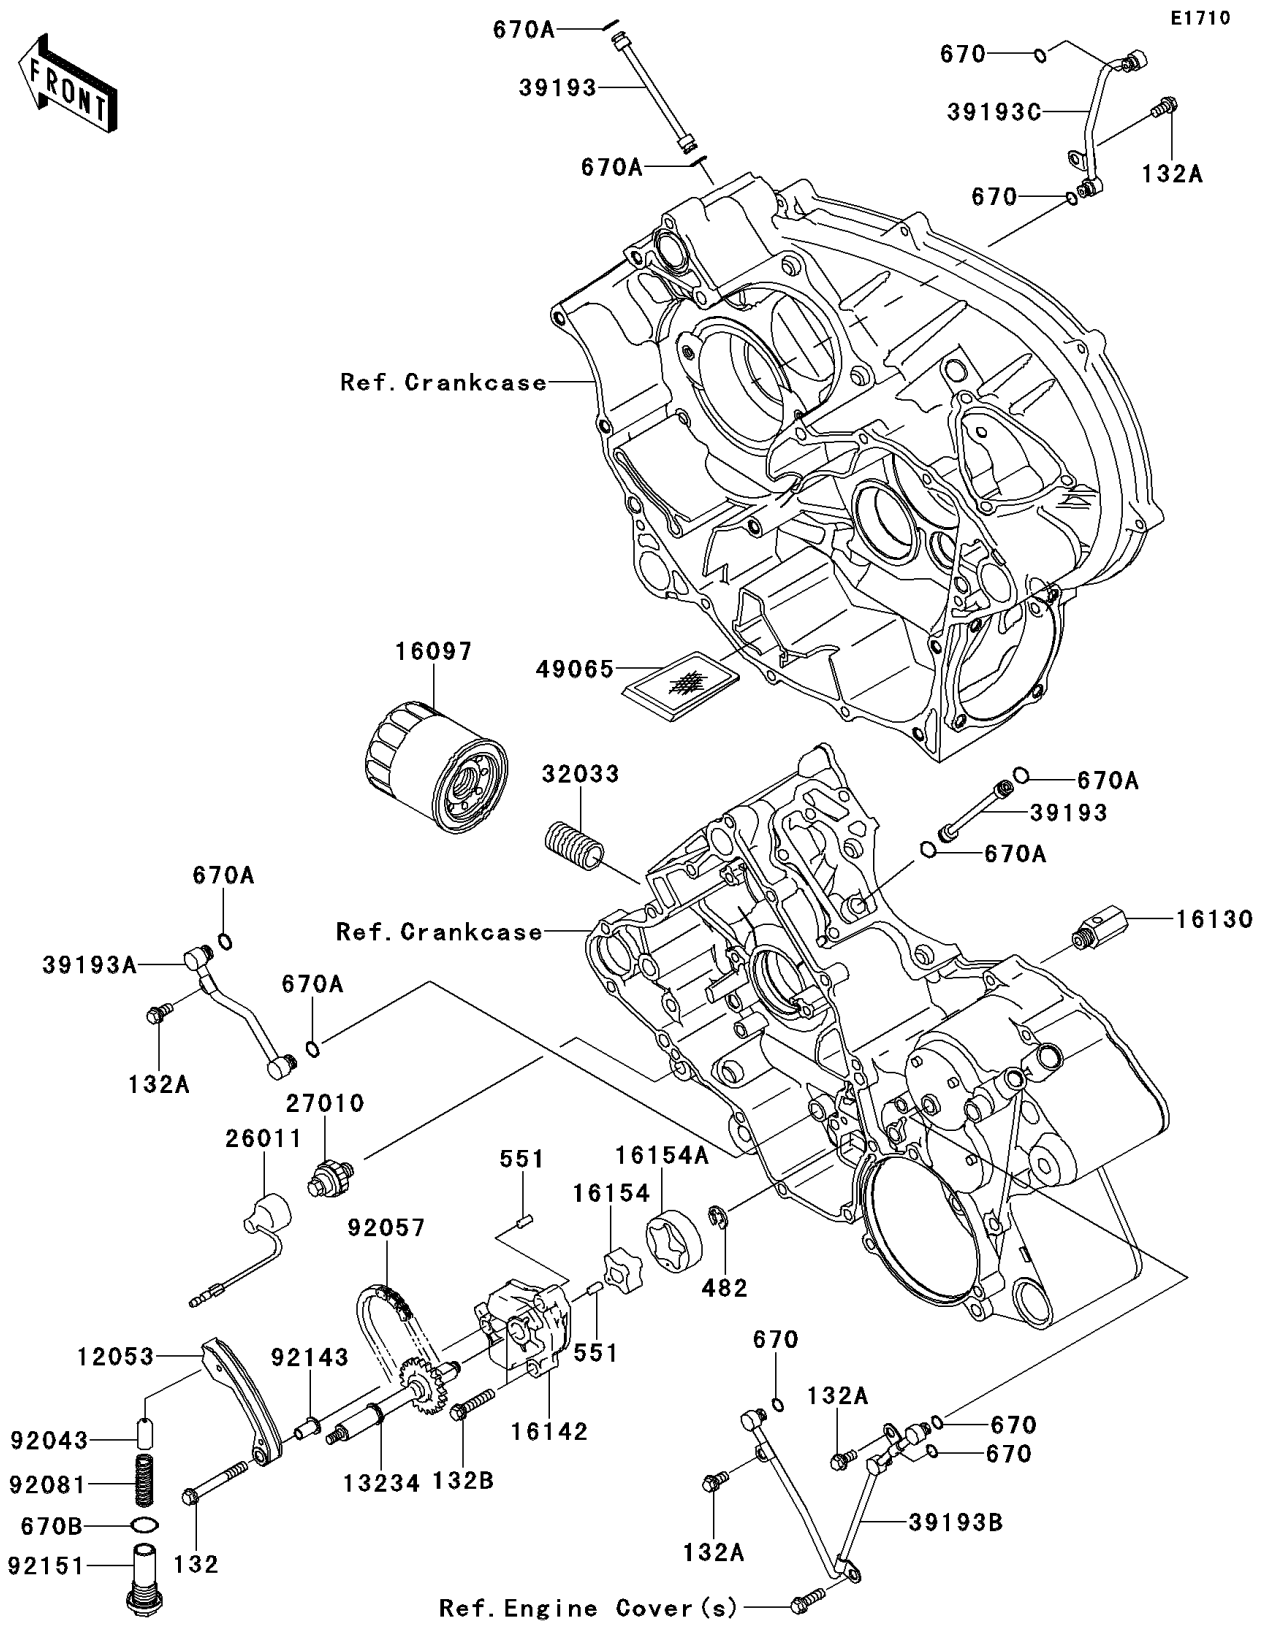

2010 Teryx® 750 FI 4x4 LE PARTS DIAGRAM

Oil Pump/Oil Filter

2010 Teryx® 750 FI 4x4 LE PARTS LIST

Oil Pump/Oil Filter

ITEM NAME	PART NUMBER	QUANTITY
BOLT-FLANGED-SMALL,6X50 (Ref # 132)	132BB0650	1
BOLT-FLANGED-SMALL,6X12 (Ref # 132A)	132BD0612	1
BOLT-FLANGED-SMALL,6X30 (Ref # 132B)	132BD0630	1
CIRCLIP-TYPE-E,6MM (Ref # 482)	482J6000	1
PIN-DOWEL,4X8 (Ref # 551)	551A0408	1
O RING (Ref # 670)	670D1505	1
O RING,7MM (Ref # 670A)	670D1507	1
O RING,16MM (Ref # 670B)	670D2016	1
GUIDE-CHAIN,SLACK (Ref # 12053)	12053-1440	1
SHAFT-COMP,OIL PUMP (Ref # 13234)	13234-1112	1
FILTER-ASSY-OIL (Ref # 16097)	16097-0003	1
VALVE-ASSY-RELIEF (Ref # 16130)	16130-1058	1
COVER-PUMP (Ref # 16142)	16142-1162	1
ROTOR-PUMP,INNER (Ref # 16154)	16154-2059	1
ROTOR-PUMP,OUTER (Ref # 16154A)	16154-2060	1
WIRE-LEAD (Ref # 26011)	26011-1755	1
SWITCH,OIL PRESSURE (Ref # 27010)	27010-1313	1
PIPE,OIL FILTER (Ref # 32033)	32033-1535	1
PIPE-OIL,CRANKCASE-HEAD (Ref # 39193)	39193-0015	1
PIPE-OIL,CRANKSHAFT (Ref # 39193A)	39193-1052	1
PIPE-OIL,CRANKCASE,LH (Ref # 39193B)	39193-1053	1
PIPE-OIL,CRANKCASE,RH (Ref # 39193C)	39193-1054	1
FILTER-OIL (Ref # 49065)	49065-1086	1
PIN (Ref # 92043)	92043-076	1
CHAIN,DID SCR-0409 SV (Ref # 92057)	92057-0188	1
SPRING (Ref # 92081)	92081-112	1
COLLAR (Ref # 92143)	92143-1857	1
BOLT,16X41 (Ref # 92151)	92151-1781	1