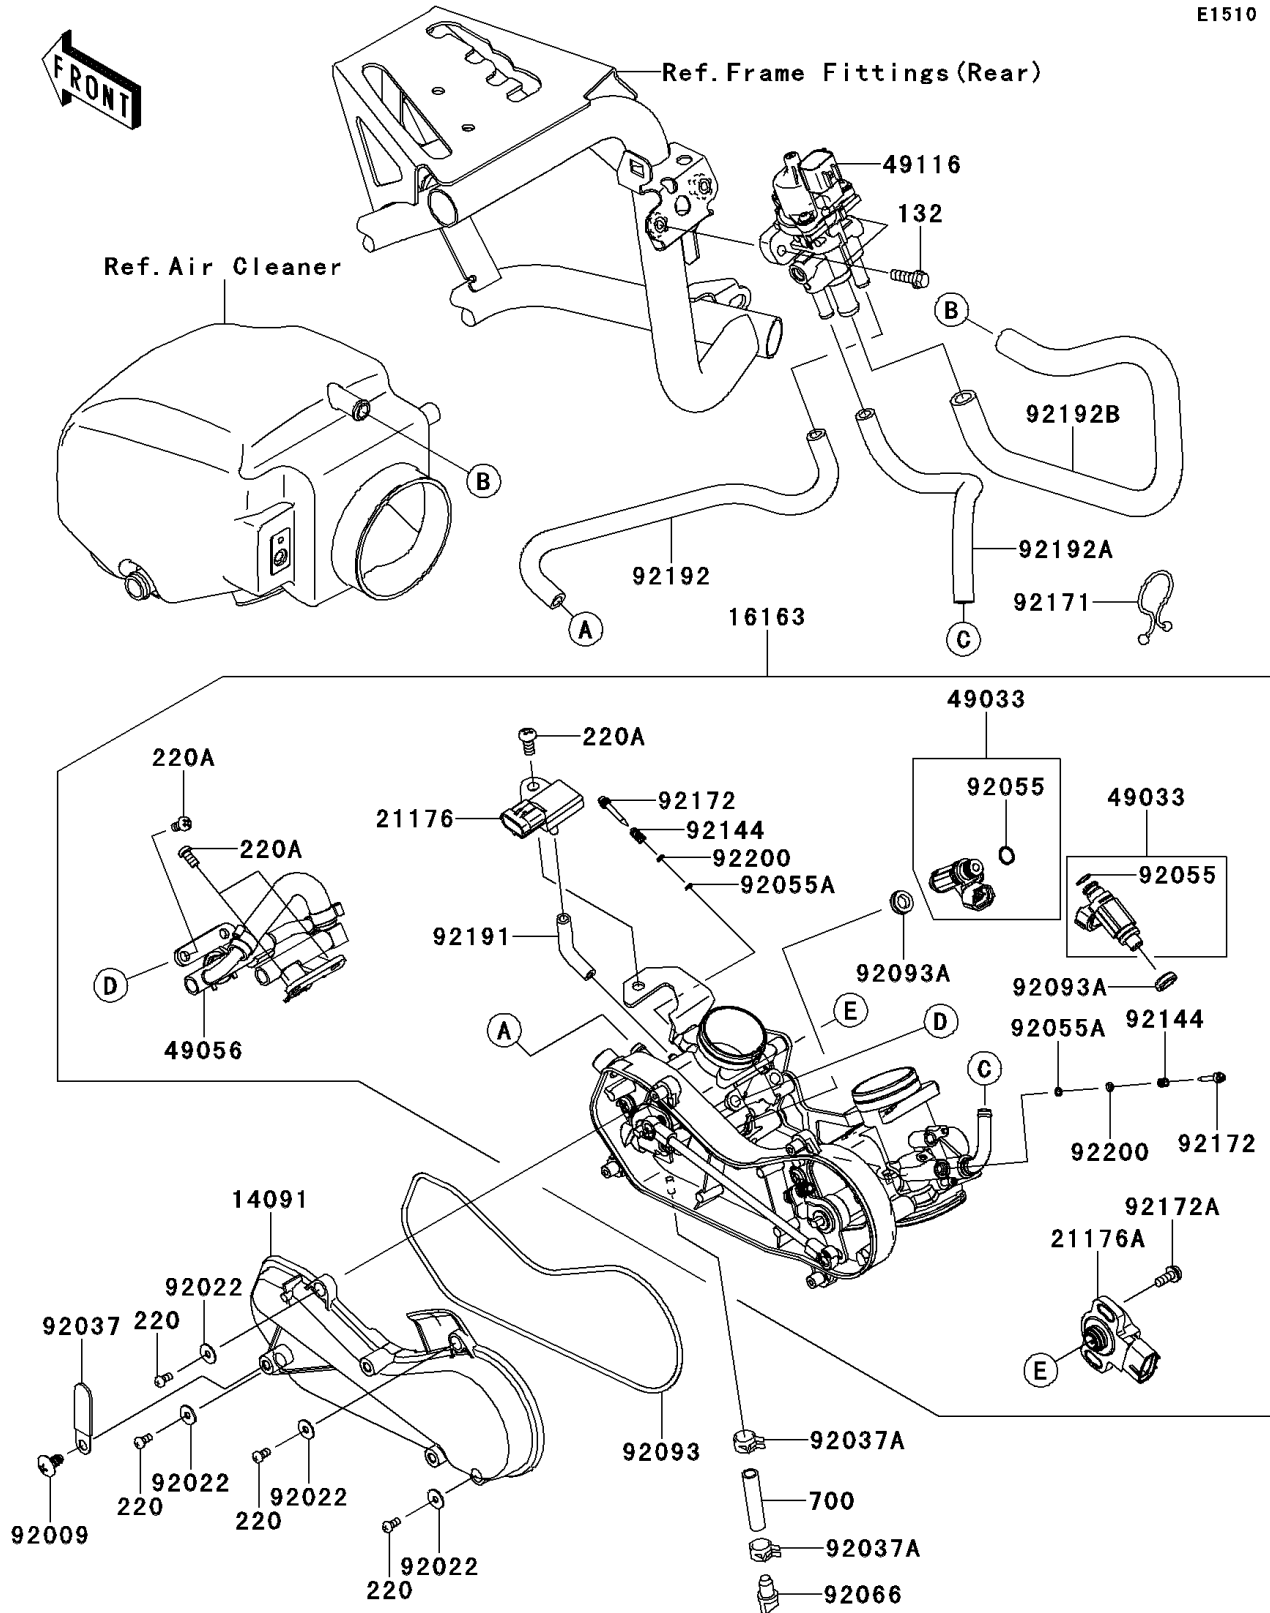

2010 Teryx® 750 FI 4x4 LE PARTS DIAGRAM

Throttle

E1510

2010 Teryx® 750 FI 4x4 LE PARTS LIST

Throttle

ITEM NAME	PART NUMBER	QUANTITY
BOLT-FLANGED-SMALL,6X18 (Ref # 132)	132BD0618	1
SCREW-PAN-CROS,4X8 (Ref # 220)	220AA0408	1
SCREW-PAN-CROS,6X12 (Ref # 220A)	220AA0612	1
TUBE-PVC (Ref # 700)	700Q0740	1
COVER,THROTTLE LINK (Ref # 14091)	14091-1731	1
THROTTLE-ASSY,34EIS (Ref # 16163)	16163-0137	1
SENSOR,PRESSURE (Ref # 21176)	21176-0058	1
SENSOR,TPS (Ref # 21176A)	21176-0100	1
NOZZLE-INJECTION (Ref # 49033)	49033-1060	1
PIPE-INJECTION (Ref # 49056)	49056-0028	1
VALVE-ASSY,ISC (Ref # 49116)	49116-0026	1
SCREW,6X12 (Ref # 92009)	92009-1480	1
WASHER,5.2X13X1 (Ref # 92022)	92022-1380	1
CLAMP,L=45 (Ref # 92037)	92037-1539	1
CLAMP (Ref # 92037A)	92037-2113	1
RING-O,INJECTION NOZZLE (Ref # 92055)	92055-1622	1
RING-O,AIR SCREW (Ref # 92055A)	92055-1658	1
PLUG,DRAIN (Ref # 92066)	92066-1211	1
SEAL (Ref # 92093)	92093-0082	1
SEAL (Ref # 92093A)	92093-0127	1
SPRING,THROTTLE STOP SCREW (Ref # 92144)	92144-1674	1
CLAMP (Ref # 92171)	92171-0876	1
SCREW (Ref # 92172)	92172-0156	1
SCREW (Ref # 92172A)	92172-0254	1
TUBE,3.2X7.4X70 (Ref # 92191)	92191-1552	1
TUBE,ISC-FR THROBO (Ref # 92192)	92192-0765	1
TUBE,ISC-RR THROBO (Ref # 92192A)	92192-0766	1
TUBE,ISC-DUCT (Ref # 92192B)	92192-0767	1
WASHER,PILOT AIR SCREW (Ref # 92200)	92200-1564	1