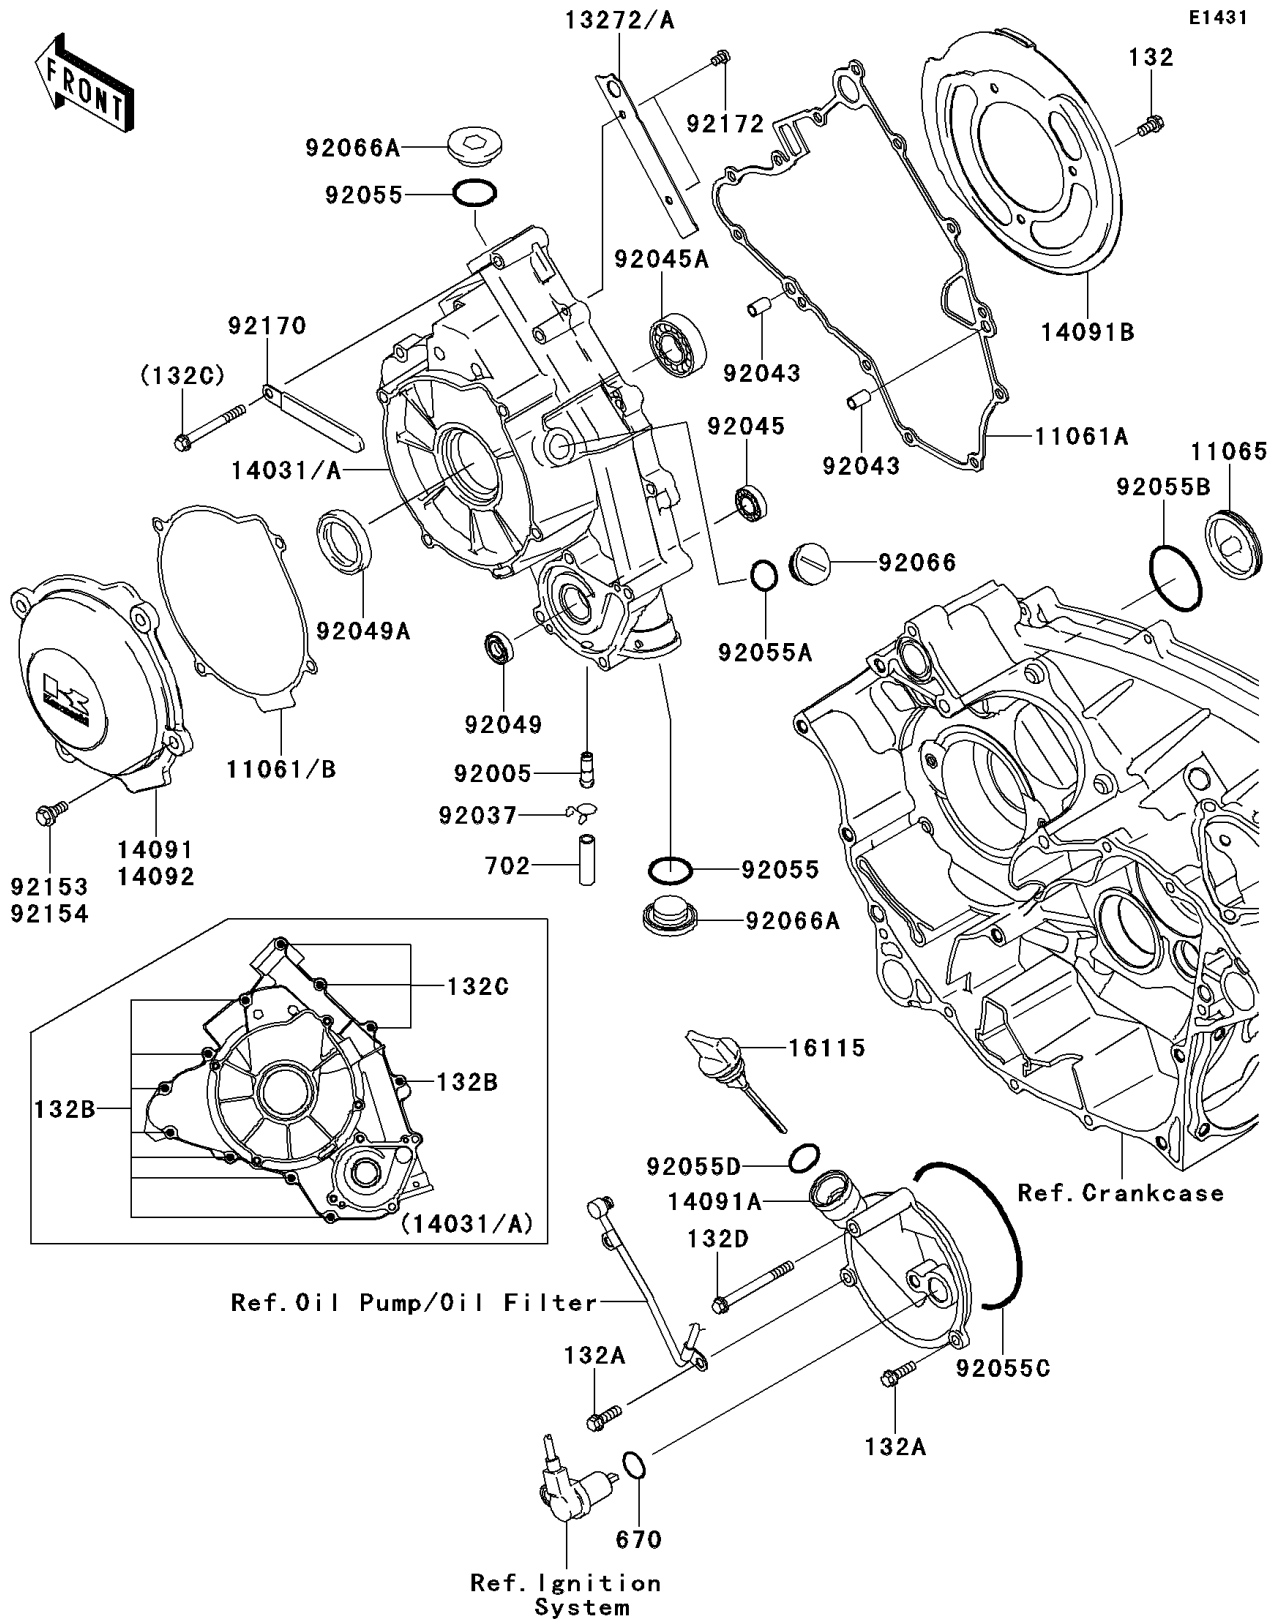

2010 Teryx® 750 FI 4x4 LE PARTS DIAGRAM

Engine Cover(s)

2010 Teryx® 750 FI 4x4 LE PARTS LIST

Engine Cover(s)

ITEM NAME	PART NUMBER	QUANTITY
BOLT-FLANGED-SMALL,6X12 (Ref # 132)	132BD0612	1
BOLT-FLANGED-SMALL,6X20 (Ref # 132A)	132BD0620	1
BOLT-FLANGED-SMALL,6X30 (Ref # 132B)	132BD0630	1
BOLT-FLANGED-SMALL,6X55 (Ref # 132C)	132BD0655	1
BOLT-FLANGED-SMALL,6X65 (Ref # 132D)	132BD0665	1
O RING (Ref # 670)	670D2018	1
TUBE-RUBBER,7X10X35 (Ref # 702)	702A07035	1
GASKET (Ref # 11061A)	11061-1119	1
GASKET (Ref # 11061B)	11061-1153	1
CAP (Ref # 11065)	11065-1151	1
PLATE (Ref # 13272)	13272-0707	1
COVER-GENERATOR (Ref # 14031)	14031-0112	1
COVER (Ref # 14091)	14091-0738	1
COVER (Ref # 14091A)	14091-1365	1
COVER,BELT CONVERTER (Ref # 14091B)	14091-1571	1
CAP-OIL FILLER (Ref # 16115)	16115-0023	1
FITTING (Ref # 92005)	92005-1369	1
CLAMP,TUBE (Ref # 92037)	92037-147	1
PIN,6.2X8X14 (Ref # 92043)	92043-1263	1
BEARING-BALL,6901 (Ref # 92045)	92045-0084	1
BEARING-BALL,TMB004JR2CM (Ref # 92045A)	92045-0086	1
SEAL-OIL,SC 12X22X5 (Ref # 92049)	92049-1228	1
SEAL-OIL,HTC 28X45X7 (Ref # 92049A)	92049-1576	1
RING-O,25.7X2.4 (Ref # 92055)	92055-1136	1
RING-O,20X2 (Ref # 92055A)	92055-1146	1
RING-O,44.7X2.4 (Ref # 92055B)	92055-1279	1
RING-O,99.5X2.0 (Ref # 92055C)	92055-1632	1
RING-O,20X3 (Ref # 92055D)	92055-2185	1
PLUG,COVER (Ref # 92066)	92066-0011	1

2010 Teryx® 750 FI 4x4 LE PARTS LIST

Engine Cover(s)

ITEM NAME	PART NUMBER	QUANTITY
PLUG,25X8 (Ref # 92066A)	92066-0012	1
BOLT,FLANGED,6X16 (Ref # 92153)	92153-7007	1
CLAMP (Ref # 92170)	92170-1925	1
SCREW,5X8 (Ref # 92172)	92172-0119	1