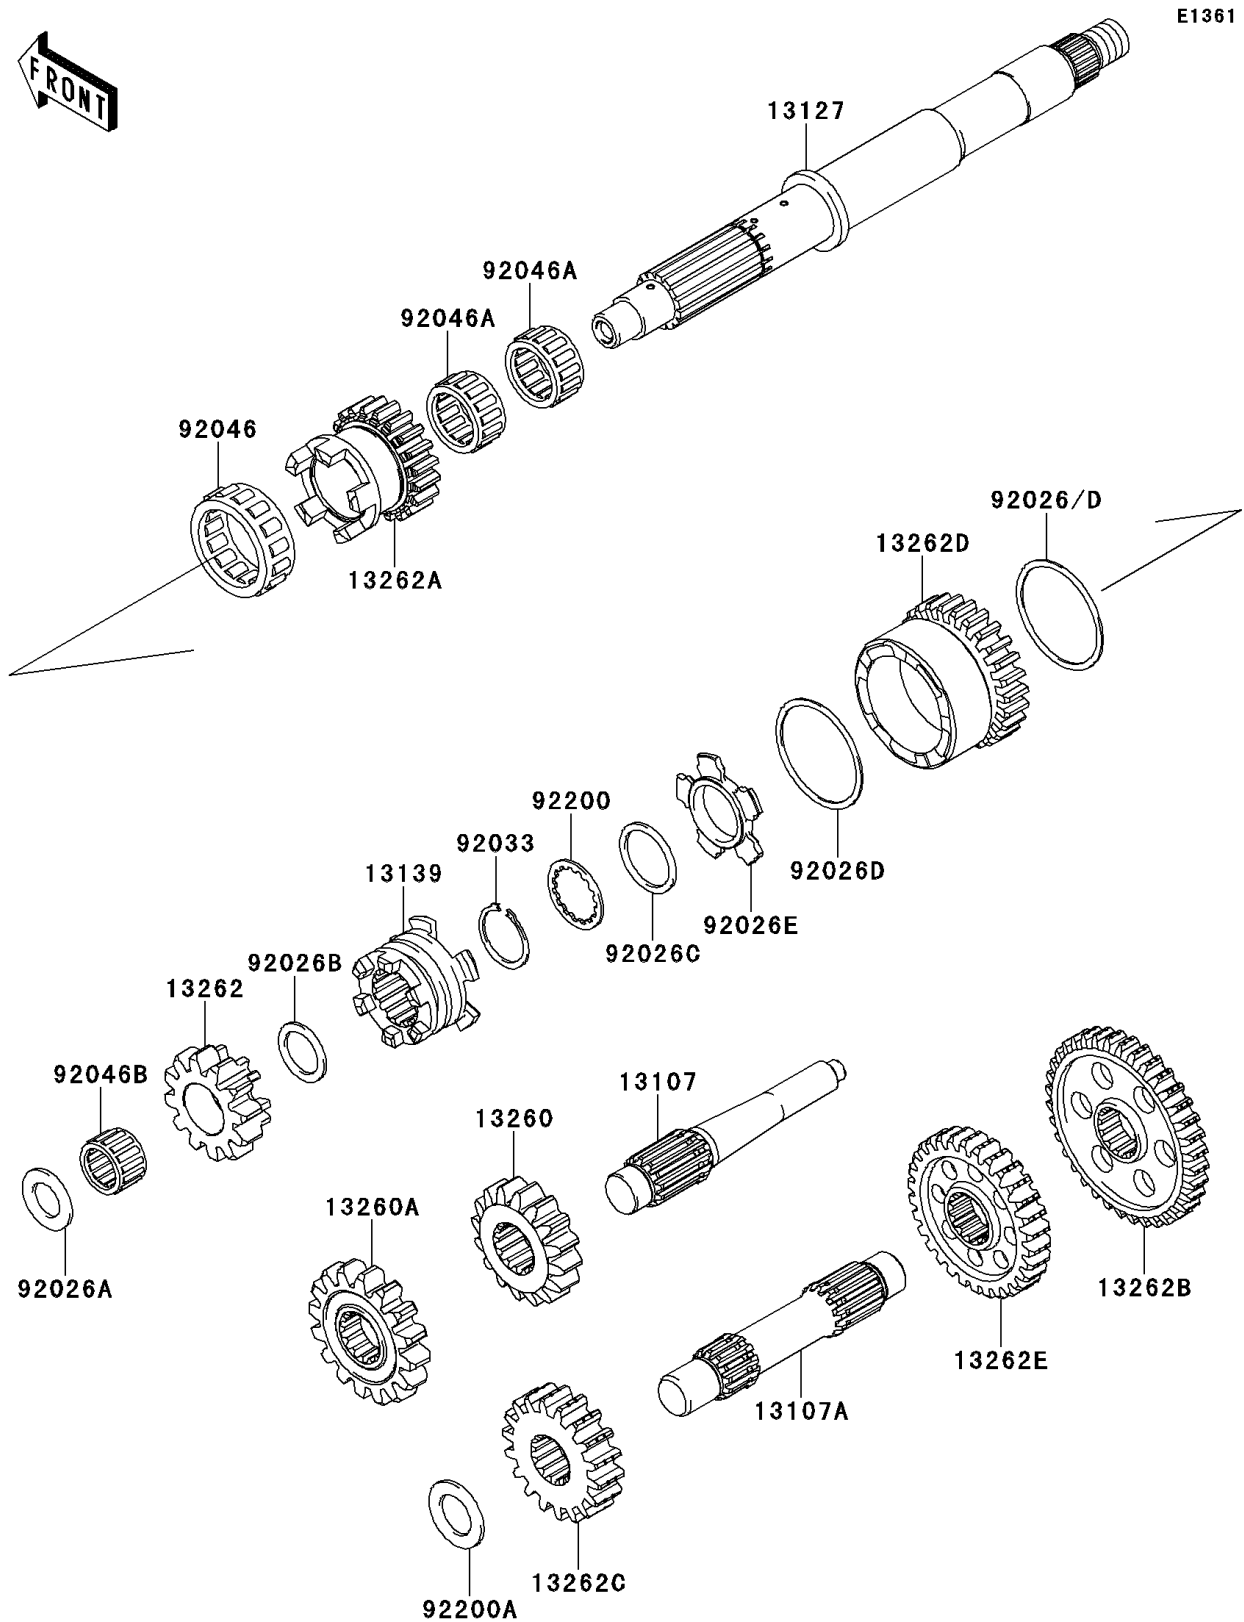

## 2010 Teryx® 750 FI 4x4 LE PARTS DIAGRAM

Transmission

## 2010 Teryx® 750 FI 4x4 LE PARTS LIST

Transmission

ITEM NAME	PART NUMBER	QUANTITY
SHAFT,REVERSE,IDLE (Ref # 13107)	13107-0178	1
SHAFT,COUNTER (Ref # 13107A)	13107-0182	1
SHAFT-TRANSMISSION INPUT (Ref # 13127)	13127-0049	1
SHIFTER (Ref # 13139)	13139-0003	1
GEAR,OUTPUT REVERSE,16T (Ref # 13260)	13260-1872	1
GEAR,DRIVEN REVERSE,16T (Ref # 13260A)	13260-1873	1
GEAR,INPUT REVERSE,12T (Ref # 13262)	13262-0235	1
GEAR,INPUT LOW,20T (Ref # 13262A)	13262-0545	1
GEAR,OUTPUT LOW,36T (Ref # 13262B)	13262-0546	1
GEAR,OUTPUT DRIVE,18T (Ref # 13262C)	13262-0547	1
GEAR,INPUT HI,26T (Ref # 13262D)	13262-0573	1
GEAR,OUTPUT HI,30T (Ref # 13262E)	13262-0574	1
SPACER,17.3X30X2.0 (Ref # 92026A)	92026-1415	1
SPACER,21.2X29X1.6 (Ref # 92026B)	92026-1568	1
SPACER,28.2X34.5X1.6 (Ref # 92026C)	92026-1587	1
SPACER,48.2X54.3X1.0 (Ref # 92026D)	92026-1599	1
SPACER,HI&LOW (Ref # 92026E)	92026-1600	1
RING-SNAP,25.9X30.6X1.2 (Ref # 92033)	92033-1037	1
BEARING-NEEDLE,HIGH GEAR (Ref # 92046)	92046-1276	1
BEARING-NEEDLE,FWF-283317 (Ref # 92046A)	92046-1278	1
BEARING-NEEDLE,REVERSE GEAR (Ref # 92046B)	92046-1279	1
WASHER,28.5X34.0X1.5 (Ref # 92200)	92200-1240	1
WASHER,20.3X33X2.0 (Ref # 92200A)	92200-1351	1