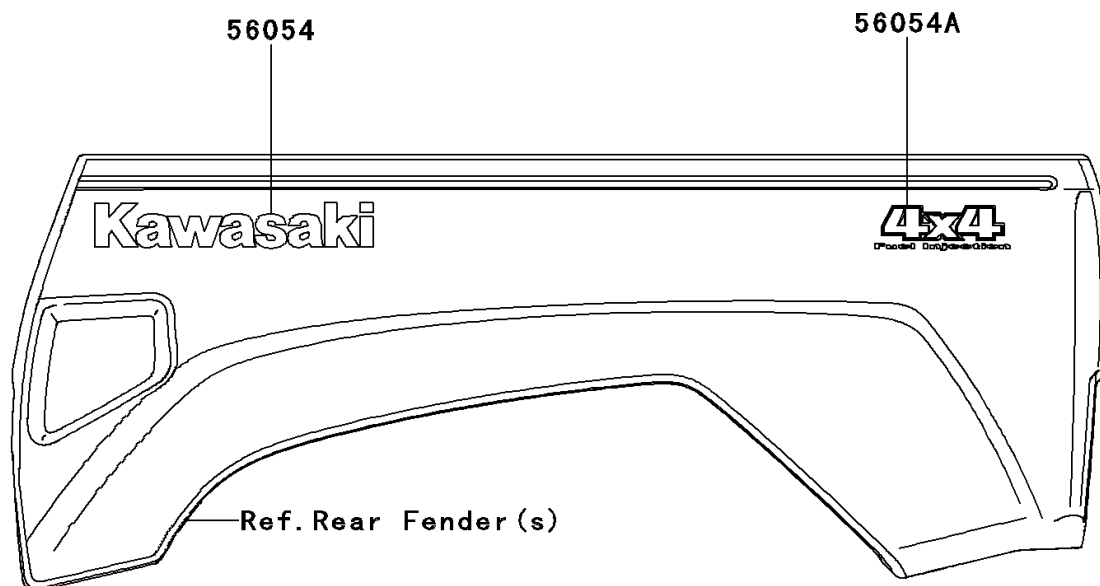

2010 Teryx® 750 FI 4x4 PARTS DIAGRAM

Decals(Red)(Black)(NAF)

F2861

2010 Teryx® 750 FI 4x4 PARTS LIST

Decals(Red)(Black)(NAF)

ITEM NAME	PART NUMBER	QUANTITY
MARK,RR FENDER,KAWASAKI (Ref # 56054)	56054-0098	1
MARK,RR FENDER,4X4 (Ref # 56054A)	56054-0405	1
MARK,FR FENDER,TERYX 750 (Ref # 56054B)	56054-0465	1