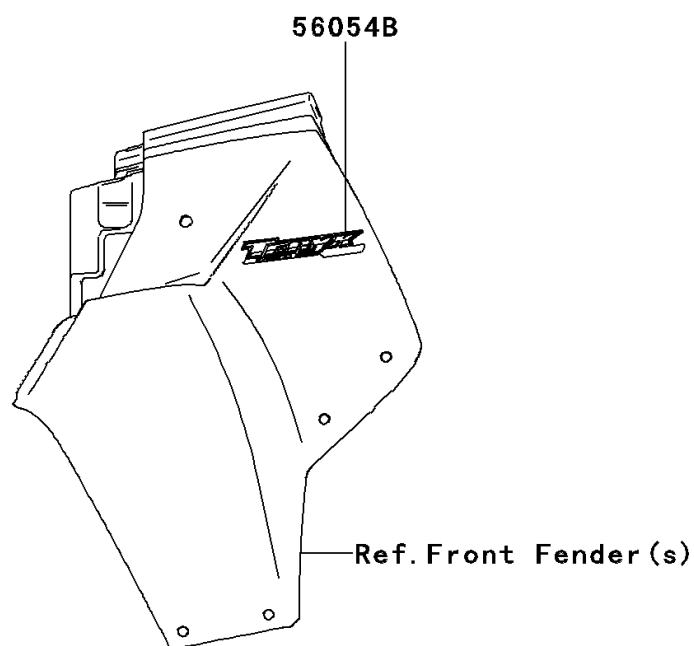

2010 Teryx® 750 FI 4x4 PARTS DIAGRAM

Decals(Red)(Black)(NAF)

F2861

2010 Teryx® 750 FI 4x4 PARTS LIST

Decals(Red)(Black)(NAF)

ITEM NAME	PART NUMBER	QUANTITY
MARK,RR FENDER,KAWASAKI (Ref # 56054)	56054-0098	1
MARK,RR FENDER,4X4 (Ref # 56054A)	56054-0405	1
MARK,FR FENDER,TERYX 750 (Ref # 56054B)	56054-0465	1