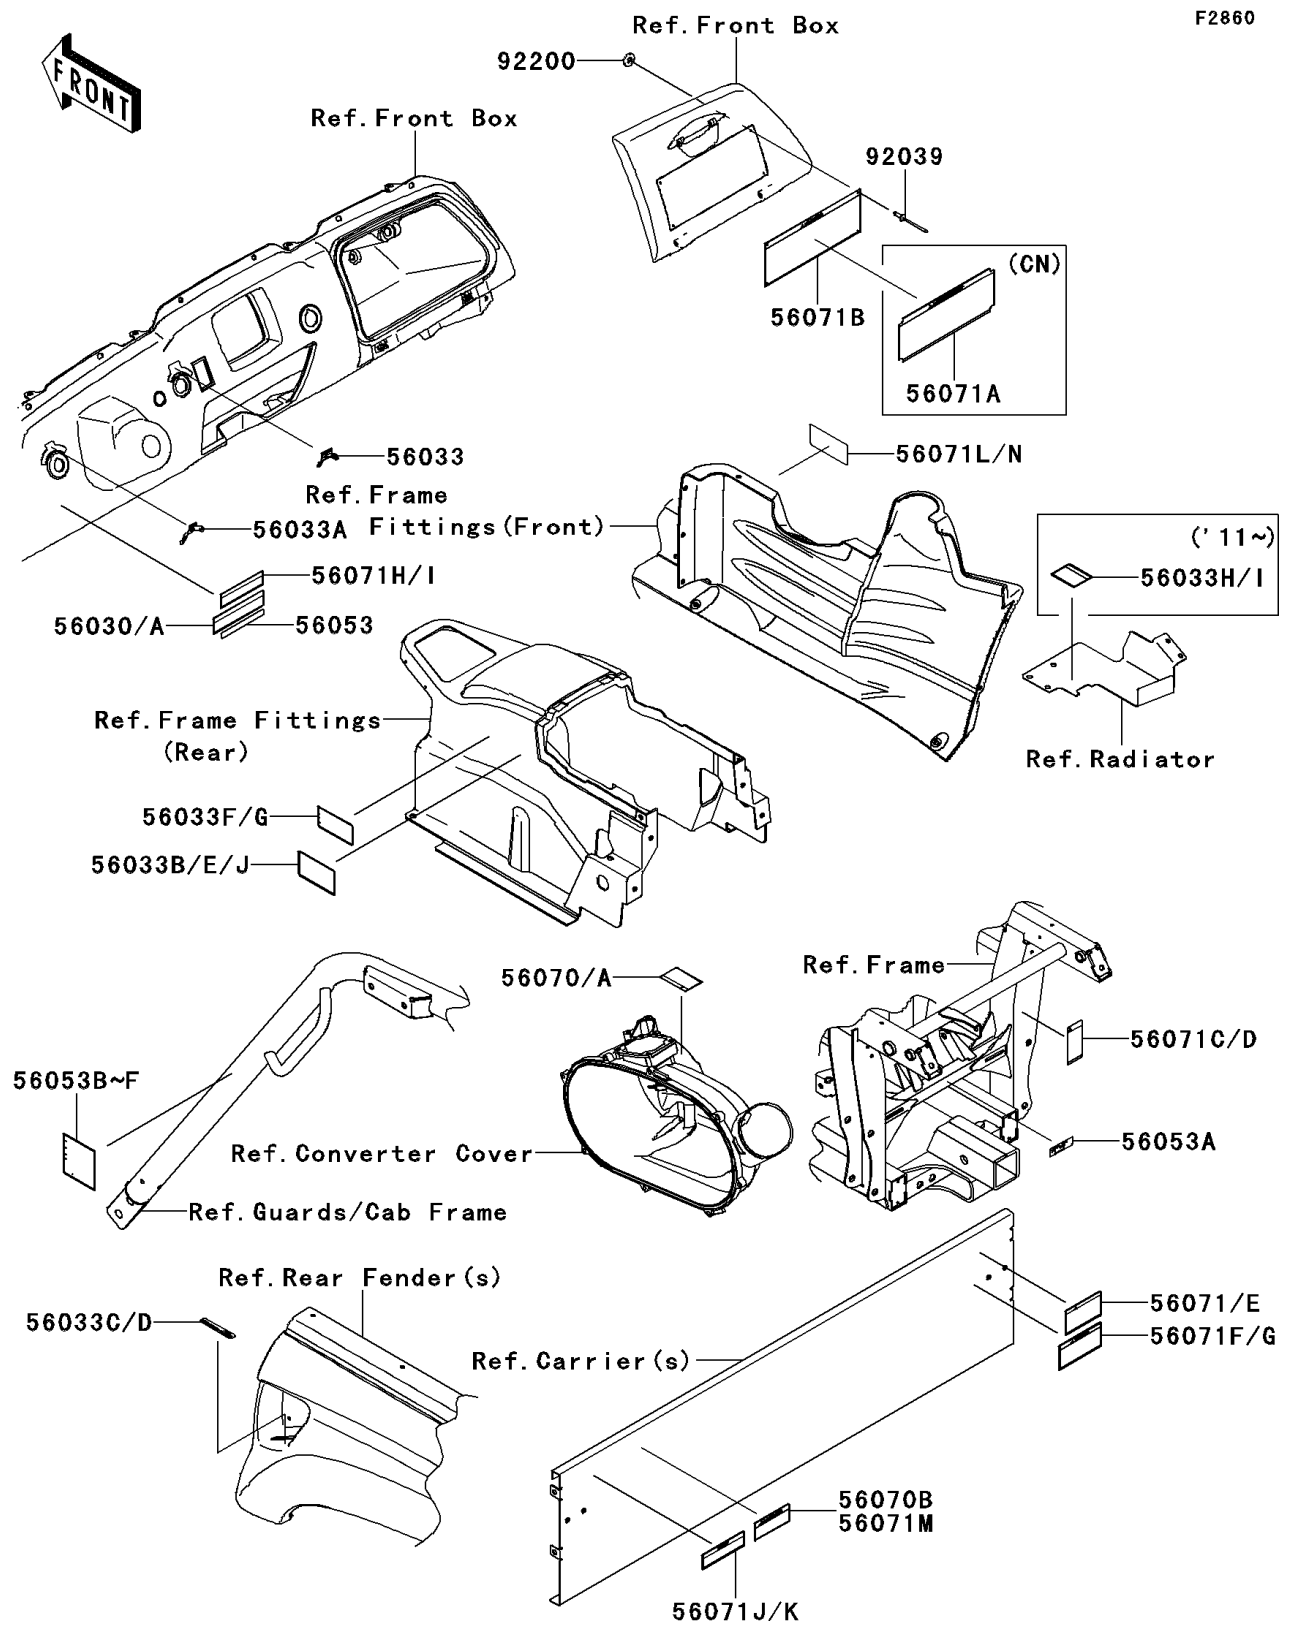

2010 Teryx® 750 FI 4x4 PARTS DIAGRAM

Labels

F2860

2010 Teryx® 750 FI 4x4 PARTS LIST

Labels

ITEM NAME	PART NUMBER	QUANTITY
LABEL,PARKING LEVER (Ref # 56030)	56030-0213	1
LABEL-MANUAL,MAIN SWITCH (Ref # 56033)	56033-0190	1
LABEL-MANUAL,HEAD LAMP SWITCH (Ref # 56033A)	56033-0228	1
LABEL-MANUAL,DRIVE BELT (Ref # 56033B)	56033-0236	1
LABEL-MANUAL,CARRIER LEVER,LH (Ref # 56033C)	56033-0290	1
LABEL-MANUAL,CARRIER LEVER,RH (Ref # 56033D)	56033-0291	1
LABEL-MANUAL,AIR CLEANER (Ref # 56033F)	56033-0347	1
LABEL-SPECIFICATION (Ref # 56053)	56053-0278	1
LABEL,TRAILER HITCH (Ref # 56053A)	56053-0348	1
LABEL-SPECIFICATION,TIRE INFO (Ref # 56053C)	56053-0502	1
LABEL-WARNING,CVT COVER (Ref # 56070)	56070-1269	1
LABEL-WARNING,BED RAISED (Ref # 56070B)	56070-7515	1
LABEL-WARNING,CARGO NET (Ref # 56071)	56071-0048	1
LABEL-WARNING,SERIOUS INJURY (Ref # 56071B)	56071-0068	1
LABEL-WARNING,TRAILER HITCH (Ref # 56071C)	56071-0099	1
LABEL-WARNING,CARGO BED (Ref # 56071F)	56071-0113	1
LABEL-WARNING,SHIFT CAUTION (Ref # 56071H)	56071-0128	1
LABEL-WARNING,CARGO BED NOTICE (Ref # 56071J)	56071-0146	1
LABEL-WARNING,GASOLINE (Ref # 56071L)	56071-7501	1
RIVET,3.2X8 (Ref # 92039)	92039-3763	1
WASHER,3.5X8X1 (Ref # 92200)	92200-1251	1
LABEL,PARKING BRAKE,FRN (Ref # 56030A)	56030-0330	1
LABEL-MANUAL,CVT,FRN (Ref # 56033E)	56033-0305	1
LABEL-MANUAL,AIR CLEANER,FRN (Ref # 56033G)	56033-0348	1
LABEL-SPECIFICATION,TIRE INFO,FRN (Ref # 56053B)	56053-0418	1
LABEL-WARNING,CVT COVER,FRN (Ref # 56070A)	56070-1271	1
LABEL-WARNING,GENERAL,FRN (Ref # 56071A)	56071-0053	1
LABEL-WARNING,TRAILER HITCH,FRN (Ref # 56071D)	56071-0100	1
LABEL-WARNING,CARGO NET,FRN (Ref # 56071E)	56071-0112	1