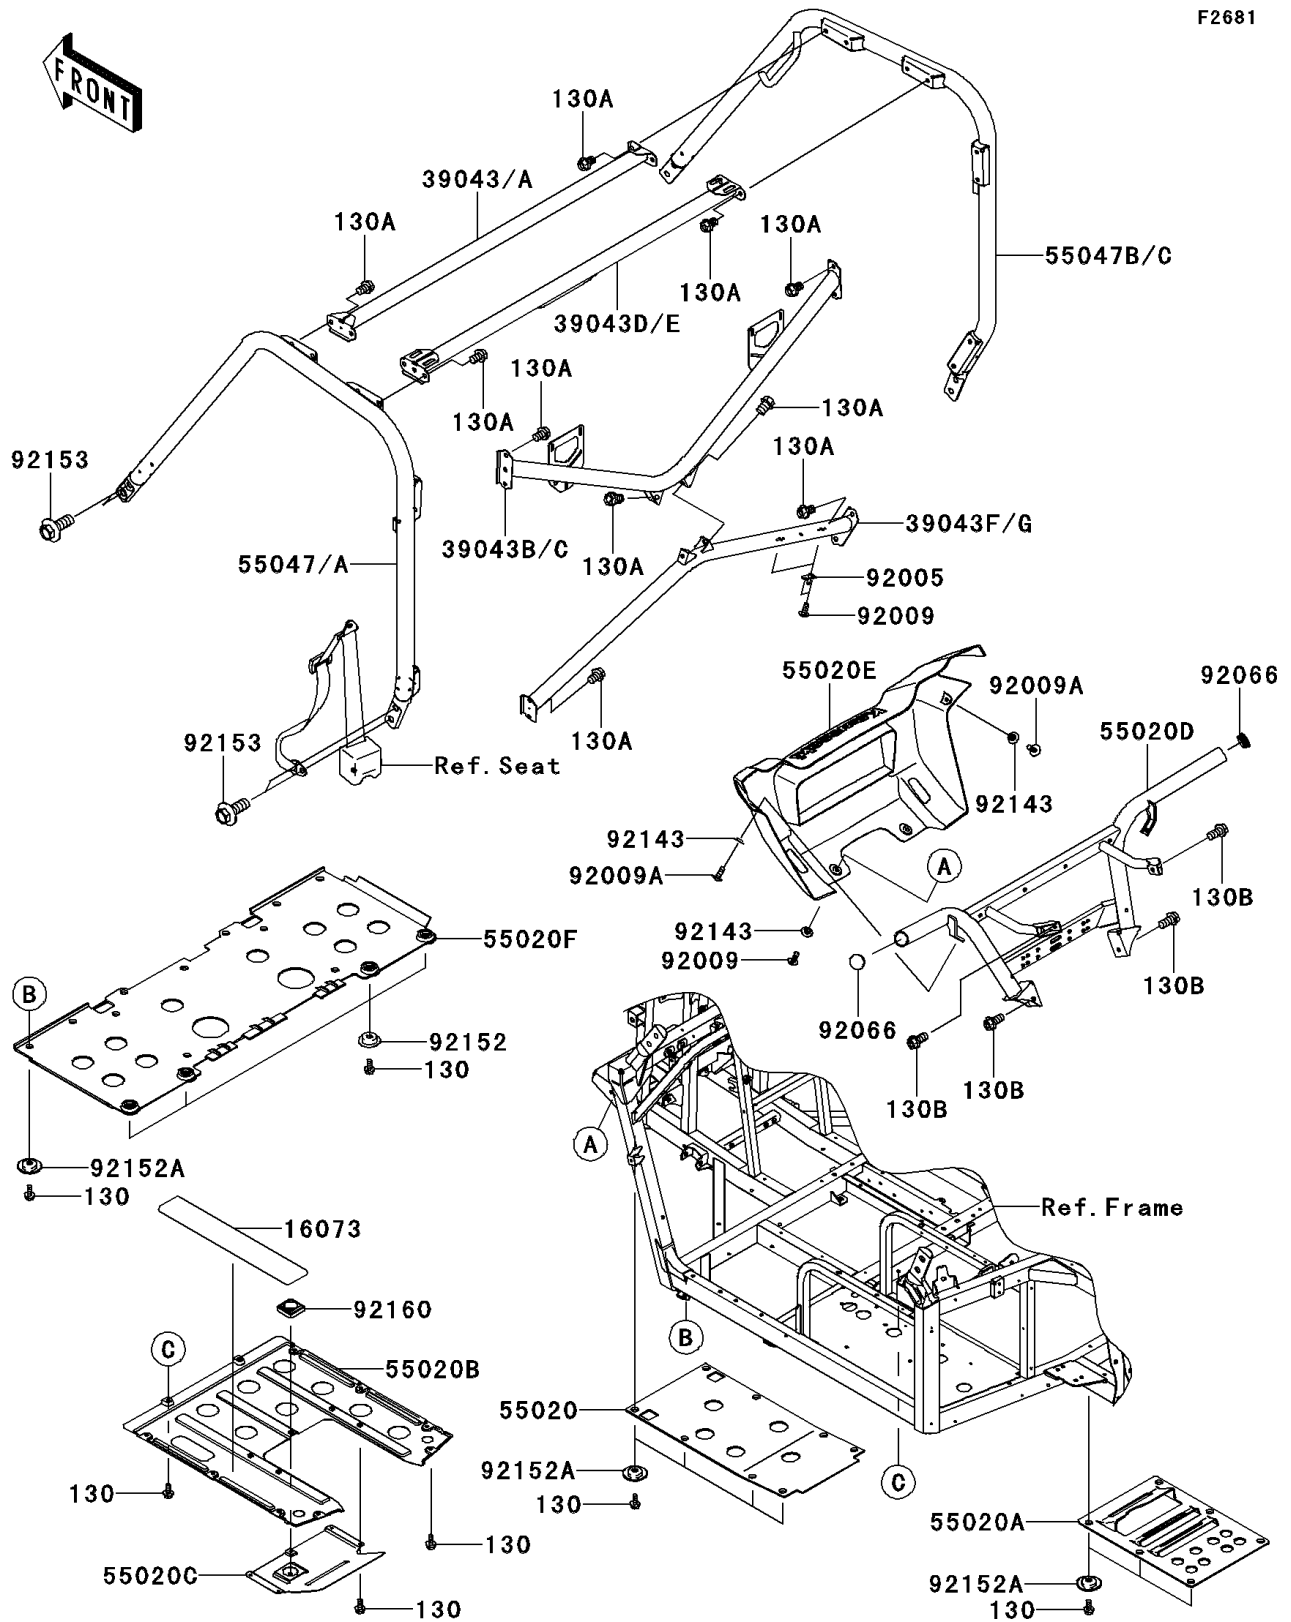

2010 Teryx® 750 FI 4x4 PARTS DIAGRAM

Guards/Cab Frame(NAF/NBF)

F2681

2010 Teryx® 750 FI 4x4 PARTS LIST

Guards/Cab Frame(NAF/NBF)

ITEM NAME	PART NUMBER	QUANTITY
BOLT-FLANGED,6X14 (Ref # 130)	130BA0614	1
BOLT-FLANGED,10X14 (Ref # 130A)	130CB1014	1
BOLT-FLANGED,10X20 (Ref # 130B)	130CB1020	1
INSULATOR,ENGINE GUARD (Ref # 16073)	16073-0045	1
CROSSMEMBER-COMP,UPP,FR,GRAY (Ref # 39043)	39043-0001-16Y	1
CROSSMEMBER-COMP,UPP,FR,BLACK (Ref # 39043A)	39043-0001-388	1
CROSSMEMBER-COMP,RR,UPP,GRAY (Ref # 39043B)	39043-0005-16Y	1
CROSSMEMBER-COMP,RR,UPP,BLACK (Ref # 39043C)	39043-0005-388	1
CROSSMEMBER-COMP,UPP,RR,GRAY (Ref # 39043D)	39043-0007-16Y	1
CROSSMEMBER-COMP,UPP,RR,BLACK (Ref # 39043E)	39043-0007-388	1
CROSSMEMBER-COMP,RR,LWR,GRAY (Ref # 39043F)	39043-0008-16Y	1
CROSSMEMBER-COMP,RR,LWR,BLACK (Ref # 39043G)	39043-0008-388	1
GUARD,SKID,FR (Ref # 55020)	55020-0301	1
GUARD,SKID,RR (Ref # 55020A)	55020-0402	1
GUARD,SKID,MIDDLE (Ref # 55020B)	55020-0437	1
GUARD,ENGINE,SUB (Ref # 55020C)	55020-0438	1
GUARD,FRONT PIPE,T.BLACK (Ref # 55020D)	55020-0494-388	1
GUARD,FRONT COVER (Ref # 55020E)	55020-0520	1
GUARD,SKID,MIDDLE (Ref # 55020F)	55020-0522	1
BAR-COMP,LH,T.M.GRAY (Ref # 55047)	55047-0021-16Y	1
BAR-COMP,LH,T.BLACK (Ref # 55047A)	55047-0021-388	1
BAR-COMP,RH,T.M.GRAY (Ref # 55047B)	55047-0022-16Y	1
BAR-COMP,RH,T.BLACK (Ref # 55047C)	55047-0022-388	1
FITTING (Ref # 92005)	92005-0077	1
SCREW,TAPPING,6X16 (Ref # 92009)	92009-1166	1
SCREW,6X16 (Ref # 92009A)	92009-1621	1
PLUG (Ref # 92066)	92066-0114	1
COLLAR (Ref # 92143)	92143-1087	1
COLLAR (Ref # 92152)	92152-0512	1

2010 Teryx® 750 FI 4x4 PARTS LIST

Guards/Cab Frame(NAF/NBF)

ITEM NAME	PART NUMBER	QUANTITY
COLLAR (Ref # 92152A)	92152-0784	1
BOLT,FLANGED,14X36 (Ref # 92153)	92153-1282	1
DAMPER (Ref # 92160)	92160-1772	1