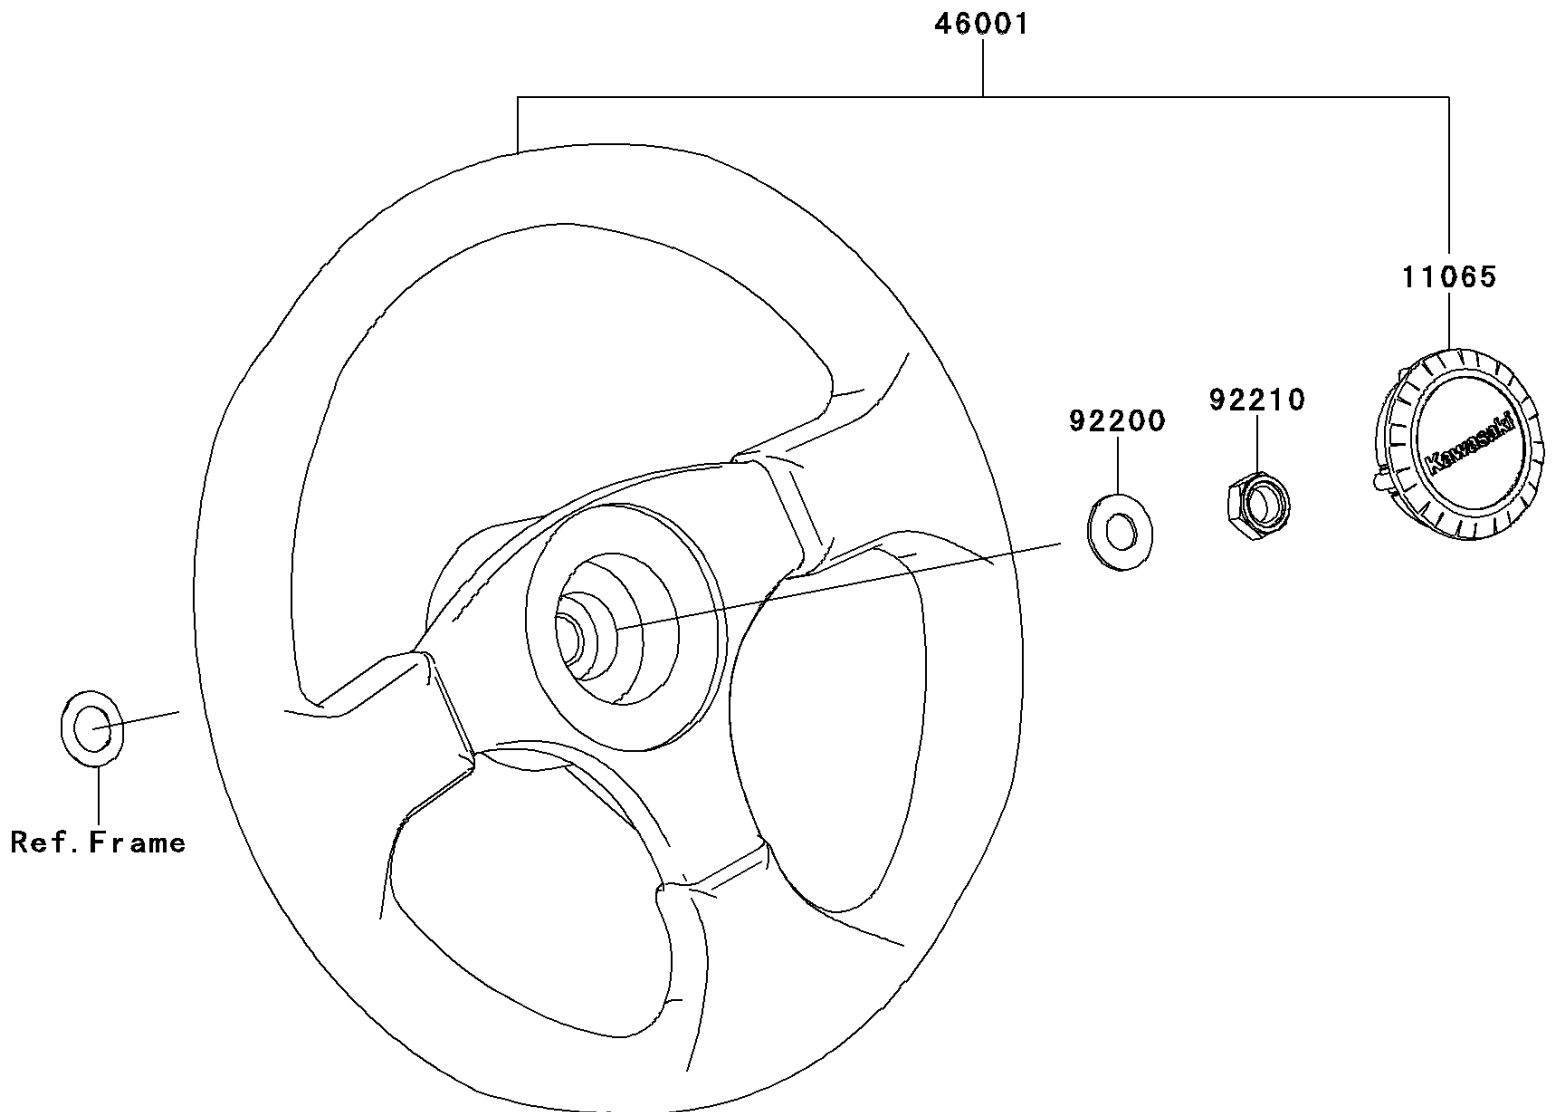

## 2010 Teryx® 750 FI 4x4 PARTS DIAGRAM

Steering Wheel

F2311

## 2010 Teryx® 750 FI 4x4 PARTS LIST

Steering Wheel

ITEM NAME	PART NUMBER	QUANTITY
CAP,HANDLE (Ref # 11065)	11065-0171	1
HANDLE-ASSY (Ref # 46001)	46001-0001	1
WASHER,12.1X25X1.6 (Ref # 92200)	92200-0455	1
NUT,LOCK,12MM (Ref # 92210)	92210-1249	1