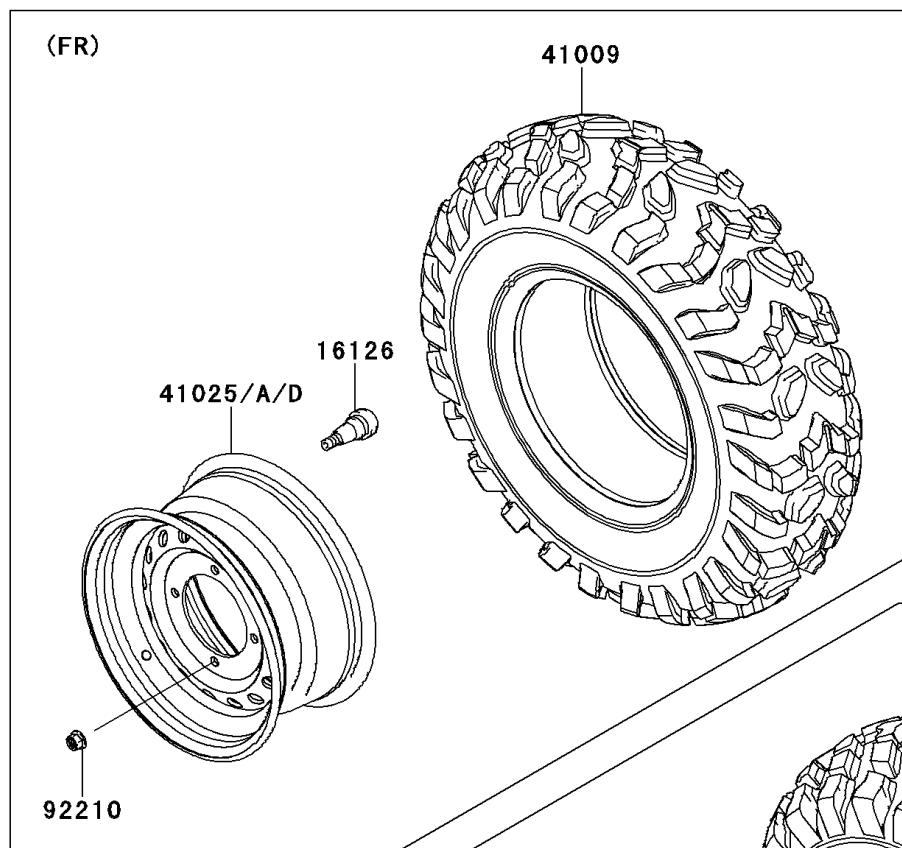

## 2010 Teryx® 750 FI 4x4 PARTS DIAGRAM

Wheels/Tires

F2210

## 2010 Teryx® 750 FI 4x4 PARTS LIST

Wheels/Tires

ITEM NAME	PART NUMBER	QUANTITY
VALVE (Ref # 16126)	16126-4001	1
TIRE,FR,26X8.00-12,M989 (Ref # 41009)	41009-0143	1
TIRE,RR,26X10.00-12,M990 (Ref # 41009A)	41009-0144	1
RIM,FR,12X6.0AT,SILVER (Ref # 41025)	41025-0123-16H	1
RIM,RR,12X8.0AT,SILVER (Ref # 41025B)	41025-0124-16H	1
NUT,12MM (Ref # 92210)	92210-0603	1