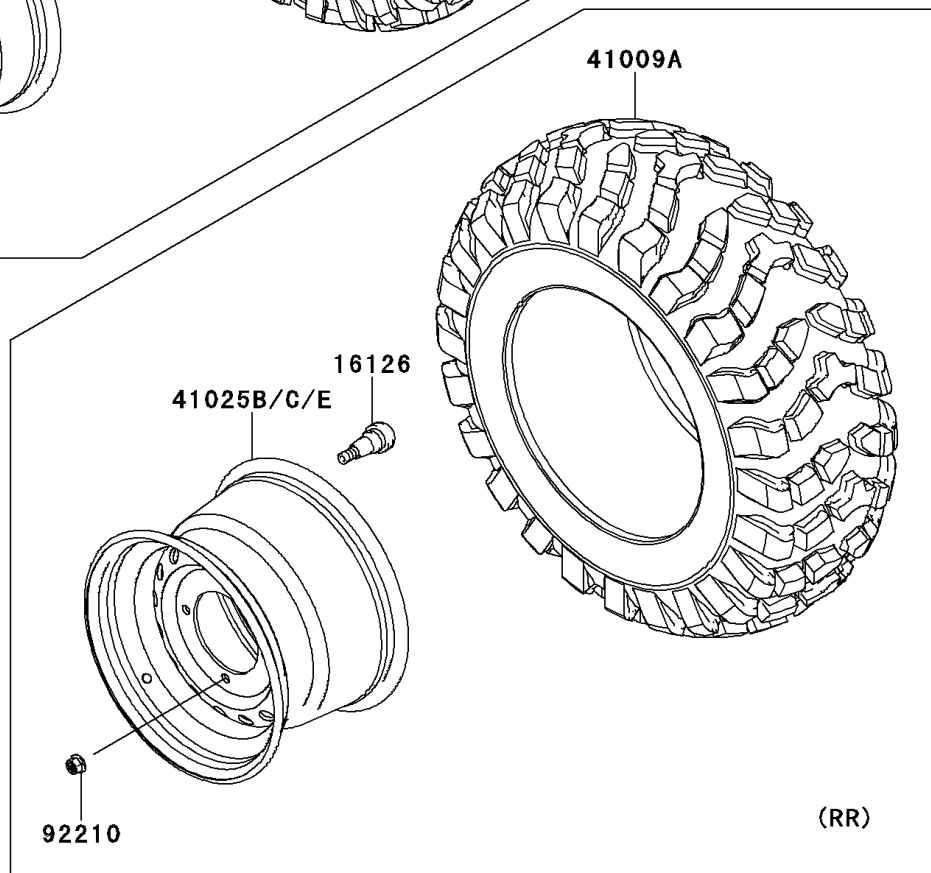

## 2010 Teryx® 750 FI 4x4 PARTS DIAGRAM

Wheels/Tires

F2210

## 2010 Teryx® 750 FI 4x4 PARTS LIST

Wheels/Tires

ITEM NAME	PART NUMBER	QUANTITY
VALVE (Ref # 16126)	16126-4001	1
TIRE,FR,26X8.00-12,M989 (Ref # 41009)	41009-0143	1
TIRE,RR,26X10.00-12,M990 (Ref # 41009A)	41009-0144	1
RIM,FR,12X6.0AT,SILVER (Ref # 41025)	41025-0123-16H	1
RIM,RR,12X8.0AT,SILVER (Ref # 41025B)	41025-0124-16H	1
NUT,12MM (Ref # 92210)	92210-0603	1