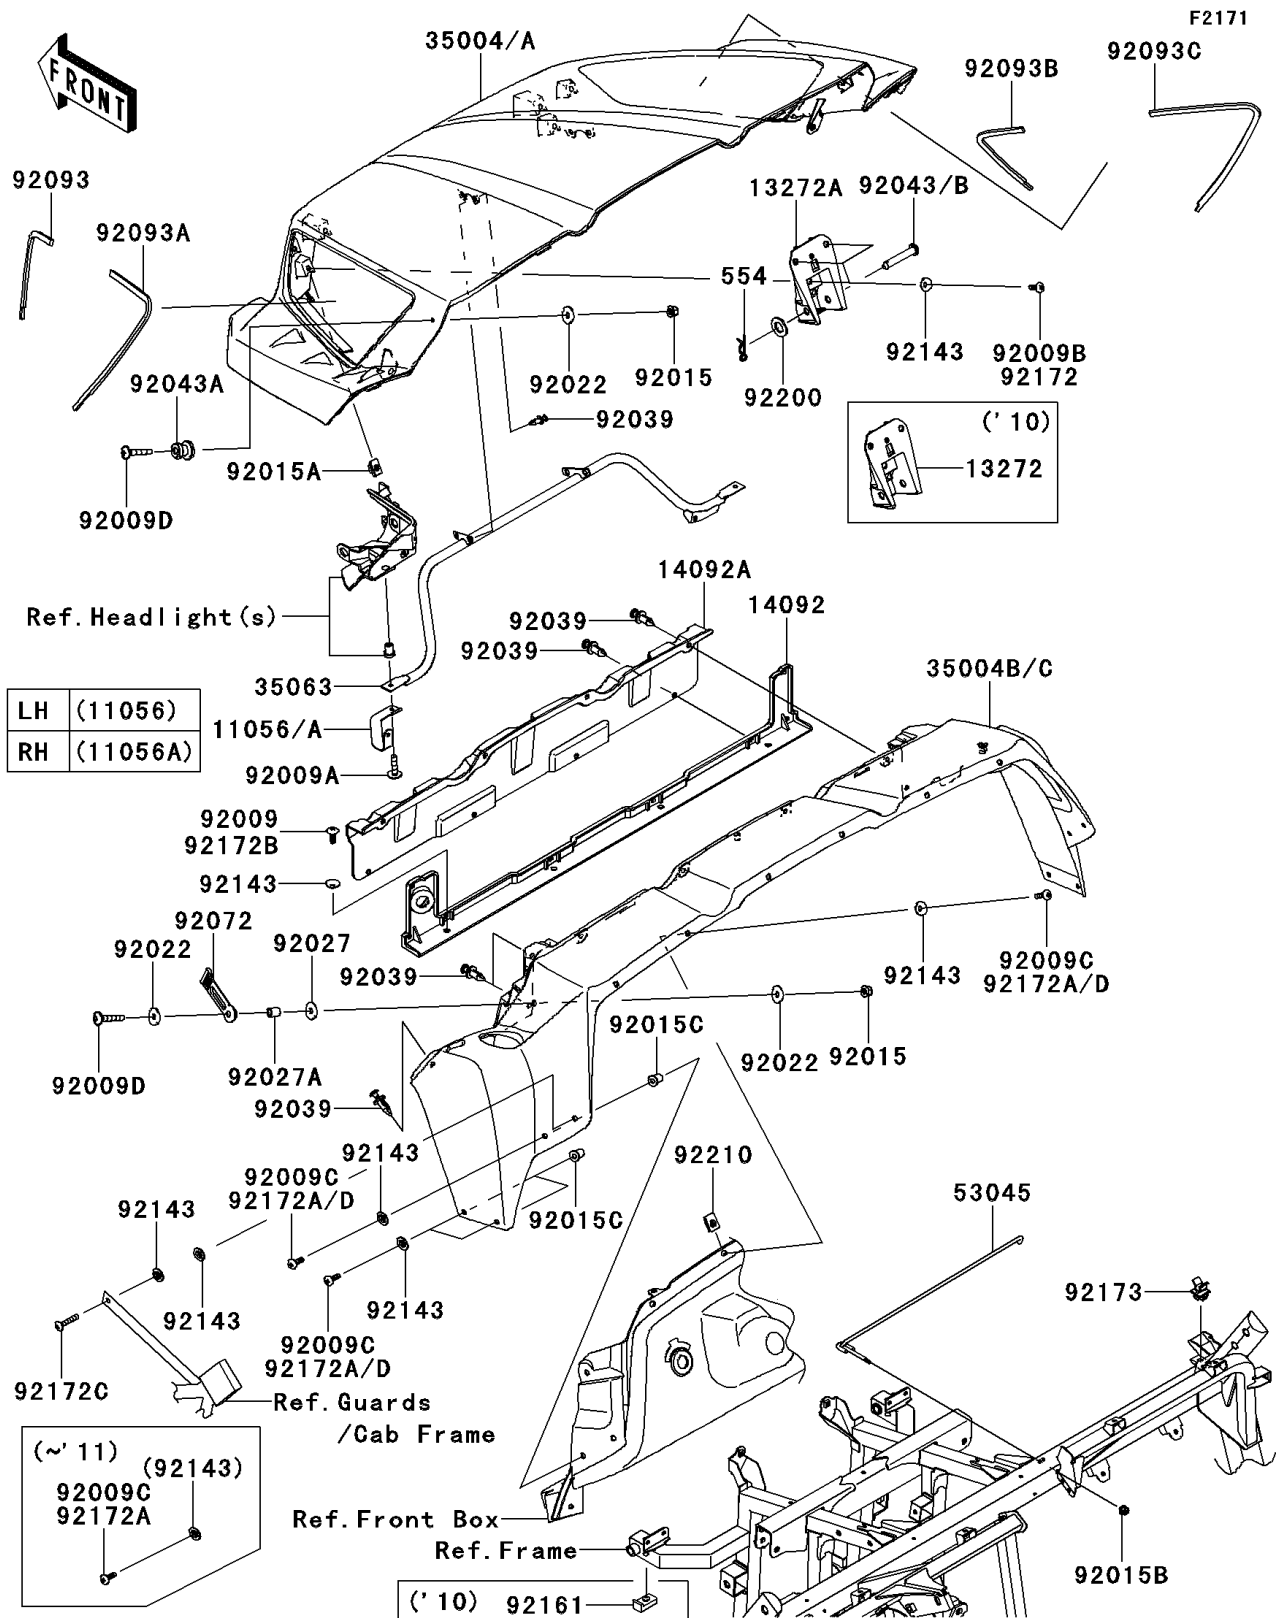

2010 Teryx® 750 FI 4x4 PARTS DIAGRAM

Front Fender(s)

LH	(11056)
RH	(11056A)

2010 Teryx® 750 FI 4x4 PARTS LIST

Front Fender(s)

ITEM NAME	PART NUMBER	QUANTITY
BRACKET,LH (Ref # 11056)	11056-0129	1
BRACKET,RH (Ref # 11056A)	11056-0130	1
PLATE (Ref # 13272)	13272-0849	1
COVER,BASE PLATE (Ref # 14092)	14092-0059	1
COVER,CHECK PLATE (Ref # 14092A)	14092-0060	1
FENDER-FRONT,FR,S.RED (Ref # 35004)	35004-0132-6B	1
FENDER-FRONT,FR,S.BLACK (Ref # 35004A)	35004-0132-839	1
FENDER-FRONT,RR,S.RED (Ref # 35004B)	35004-0142-6B	1
FENDER-FRONT,RR,S.BLACK (Ref # 35004C)	35004-0142-839	1
STAY,HEAD LAMP (Ref # 35063)	35063-0677	1
HOOK-ASSY (Ref # 53045)	53045-0018	1
SCREW,TAPPING,6X16 (Ref # 92009)	92009-1166	1
SCREW,6X25 (Ref # 92009A)	92009-1465	1
SCREW,5X16,BLACK (Ref # 92009B)	92009-1654	1
SCREW,5X20,BLACK (Ref # 92009C)	92009-1656	1
SCREW,6X35 (Ref # 92009D)	92009-1672	1
NUT,LOCK,FLANGED,6MM (Ref # 92015)	92015-1339	1
NUT,5MM (Ref # 92015A)	92015-1627	1
NUT,LOCK,FLANGED,5MM (Ref # 92015B)	92015-1752	1
NUT,WELL,5MM (Ref # 92015C)	92015-1757	1
WASHER,6.5X20X1.6,WHITE (Ref # 92022)	92022-193	1
COLLAR,L=5.1 (Ref # 92027)	92027-1260	1
COLLAR,6.8X10X12 (Ref # 92027A)	92027-162	1
RIVET (Ref # 92039)	92039-1229	1
PIN,12.4X72.4 (Ref # 92043)	92043-0168	1
PIN (Ref # 92043A)	92043-0197	1
BAND (Ref # 92072)	92072-0144	1
SEAL,FR,LH (Ref # 92093)	92093-0168	1
SEAL,RR,LH (Ref # 92093A)	92093-0169	1

2010 Teryx® 750 FI 4x4 PARTS LIST

Front Fender(s)

ITEM NAME	PART NUMBER	QUANTITY
SEAL,FR,RH (Ref # 92093B)	92093-0170	1
SEAL,RR,RH (Ref # 92093C)	92093-0171	1
COLLAR (Ref # 92143)	92143-1087	1
DAMPER (Ref # 92161)	92161-0861	1
PIN-SNAP,12MM (Ref # 554)	554DA1200	1
CLAMP (Ref # 92173)	92173-0106	1
WASHER,13X24X2 (Ref # 92200)	92200-0451	1
NUT,5MM (Ref # 92210)	92210-0499	1