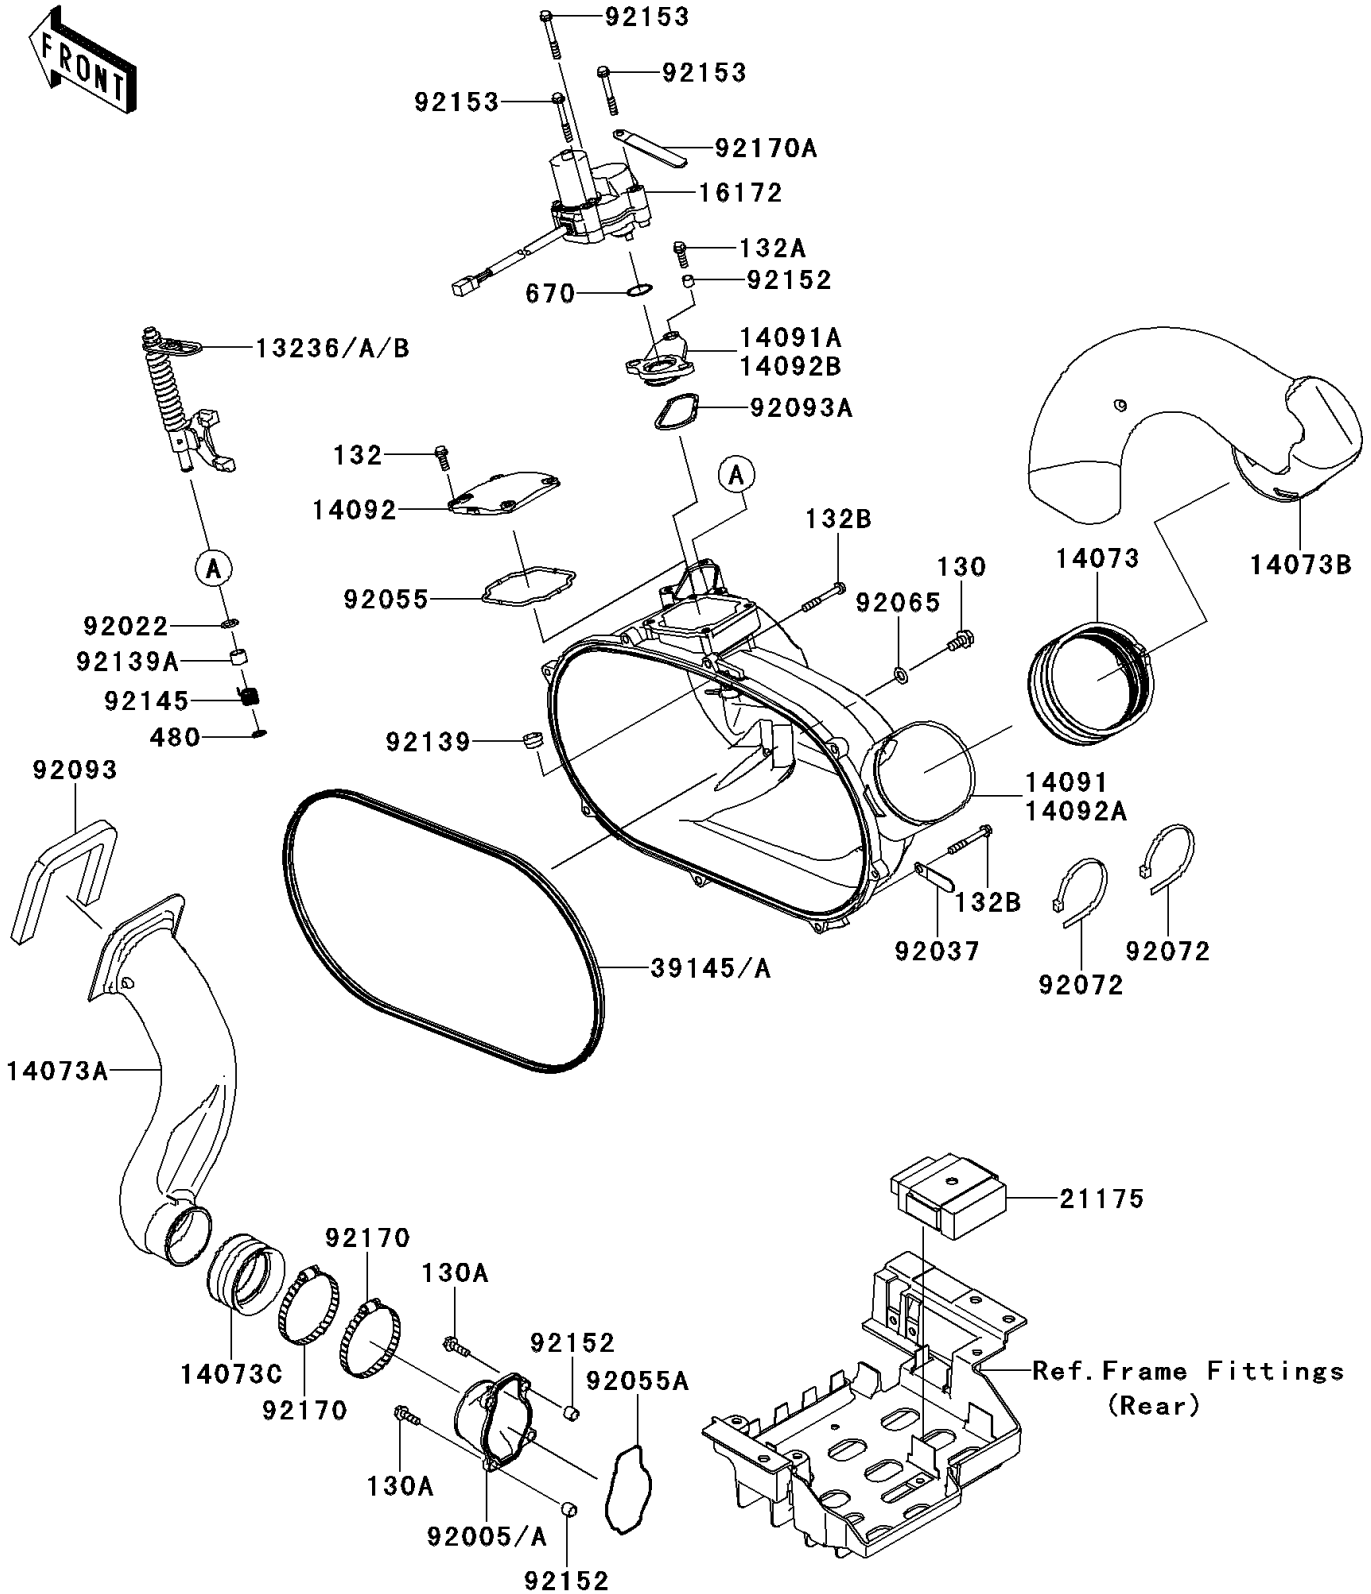

## 2010 Teryx® 750 FI 4x4 PARTS DIAGRAM

Converter Cover

E1393

## 2010 Teryx® 750 FI 4x4 PARTS LIST

Converter Cover

ITEM NAME	PART NUMBER	QUANTITY
BOLT-FLANGED,8X16 (Ref # 130)	130BA0816	1
BOLT-FLANGED,6X20 (Ref # 130A)	130CD0620	1
BOLT-FLANGED-SMALL,6X18 (Ref # 132)	132BA0618	1
BOLT-FLANGED-SMALL,6X20 (Ref # 132A)	132BA0620	1
BOLT-FLANGED-SMALL,6X45 (Ref # 132B)	132BA0645	1
CIRCLIP-TYPE-C,10MM (Ref # 480)	480J1000	1
O RING (Ref # 670)	670D3022	1
LEVER-COMP,YELLOW (Ref # 13236)	13236-0123	1
LEVER-COMP,GREEN (Ref # 13236A)	13236-0124	1
LEVER-COMP,PAINT LESS (Ref # 13236B)	13236-0125	1
DUCT,EXHAUST JOINT (Ref # 14073)	14073-0136	1
DUCT,INTAKE (Ref # 14073A)	14073-0259	1
DUCT,EXHAUST (Ref # 14073B)	14073-0260	1
DUCT,JOINT (Ref # 14073C)	14073-1775	1
COVER,CVT (Ref # 14091)	14091-0671	1
COVER,MOUNTING EYE,ACTR (Ref # 14091A)	14091-0673	1
COVER,ACCESS (Ref # 14092)	14092-0066	1
ACTUATOR (Ref # 16172)	16172-0019	1
CONTROL UNIT-ELECTRONIC (Ref # 21175)	21175-0151	1
TRIM-SEAL (Ref # 39145)	39145-0037	1
FITTING (Ref # 92005A)	92005-1387	1
WASHER,10.2X16X1 (Ref # 92022)	92022-1829	1
CLAMP,L=45 (Ref # 92037)	92037-1539	1
RING-O (Ref # 92055)	92055-0120	1
RING-O (Ref # 92055A)	92055-1630	1
GASKET (Ref # 92065)	92065-023	1
BAND,L=460 (Ref # 92072)	92072-0073	1
SEAL,INTAKE DUCT (Ref # 92093)	92093-0150	1
SEAL (Ref # 92093A)	92093-1548	1

## 2010 Teryx® 750 FI 4x4 PARTS LIST

Converter Cover

ITEM NAME	PART NUMBER	QUANTITY
BUSHING,10X14X11 (Ref # 92139)	92139-0214	1
BUSHING,10X13X11.9 (Ref # 92139A)	92139-0254	1
SPRING,RETURN (Ref # 92145)	92145-0443	1
COLLAR (Ref # 92152)	92152-1332	1
BOLT,6X47 (Ref # 92153)	92153-0678	1
CLAMP (Ref # 92170)	92170-1764	1
CLAMP (Ref # 92170A)	92170-1925	1