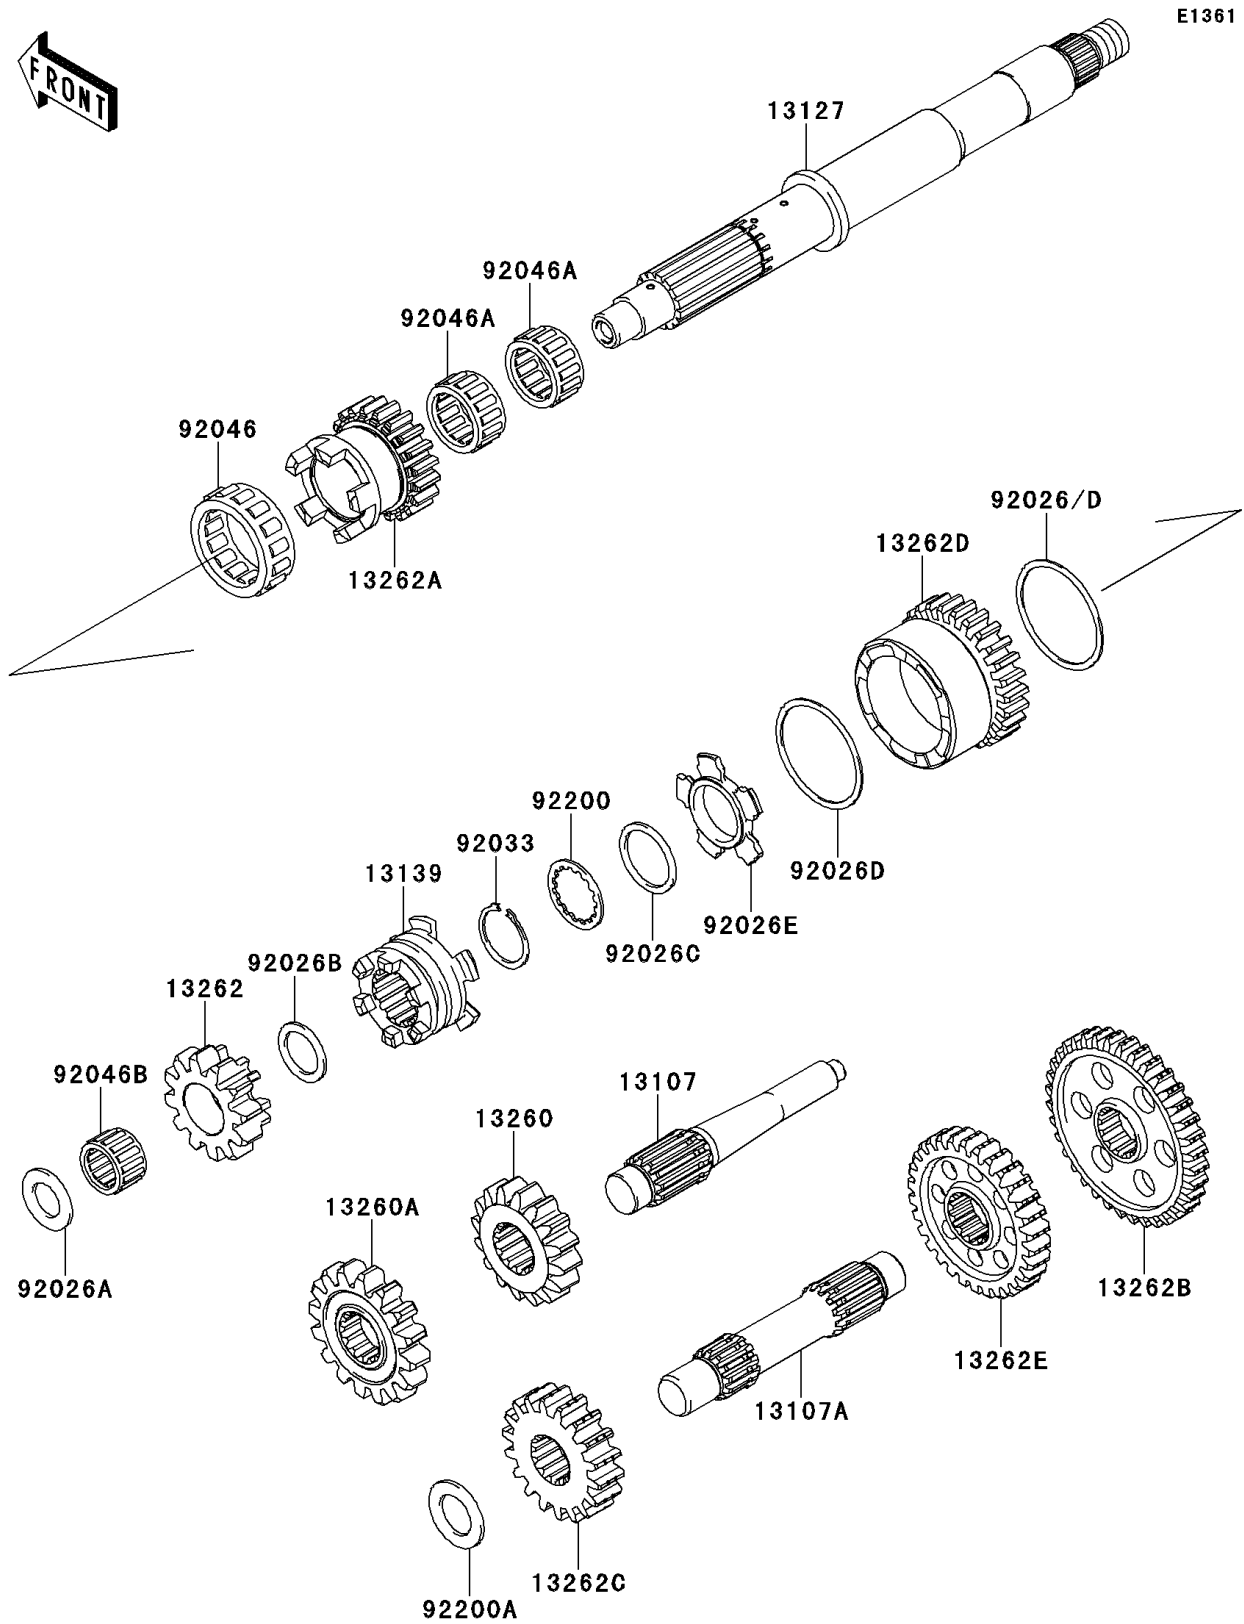

## 2010 Teryx® 750 FI 4x4 PARTS DIAGRAM

Transmission

## 2010 Teryx® 750 FI 4x4 PARTS LIST

### Transmission

ITEM NAME	PART NUMBER	QUANTITY
SHAFT,REVERSE,IDLE (Ref # 13107)	13107-0178	1
SHAFT,COUNTER (Ref # 13107A)	13107-0182	1
SHAFT-TRANSMISSION INPUT (Ref # 13127)	13127-0049	1
SHIFTER (Ref # 13139)	13139-0003	1
GEAR,OUTPUT REVERSE,16T (Ref # 13260)	13260-1872	1
GEAR,DRIVEN REVERSE,16T (Ref # 13260A)	13260-1873	1
GEAR,INPUT REVERSE,12T (Ref # 13262)	13262-0235	1
GEAR,INPUT LOW,20T (Ref # 13262A)	13262-0545	1
GEAR,OUTPUT LOW,36T (Ref # 13262B)	13262-0546	1
GEAR,OUTPUT DRIVE,18T (Ref # 13262C)	13262-0547	1
GEAR,INPUT HI,26T (Ref # 13262D)	13262-0573	1
GEAR,OUTPUT HI,30T (Ref # 13262E)	13262-0574	1
SPACER,17.3X30X2.0 (Ref # 92026A)	92026-1415	1
SPACER,21.2X29X1.6 (Ref # 92026B)	92026-1568	1
SPACER,28.2X34.5X1.6 (Ref # 92026C)	92026-1587	1
SPACER,48.2X54.3X1.0 (Ref # 92026D)	92026-1599	1
SPACER,HI&LOW (Ref # 92026E)	92026-1600	1
RING-SNAP,25.9X30.6X1.2 (Ref # 92033)	92033-1037	1
BEARING-NEEDLE,HIGH GEAR (Ref # 92046)	92046-1276	1
BEARING-NEEDLE,FWF-283317 (Ref # 92046A)	92046-1278	1
BEARING-NEEDLE,REVERSE GEAR (Ref # 92046B)	92046-1279	1
WASHER,28.5X34.0X1.5 (Ref # 92200)	92200-1240	1
WASHER,20.3X33X2.0 (Ref # 92200A)	92200-1351	1