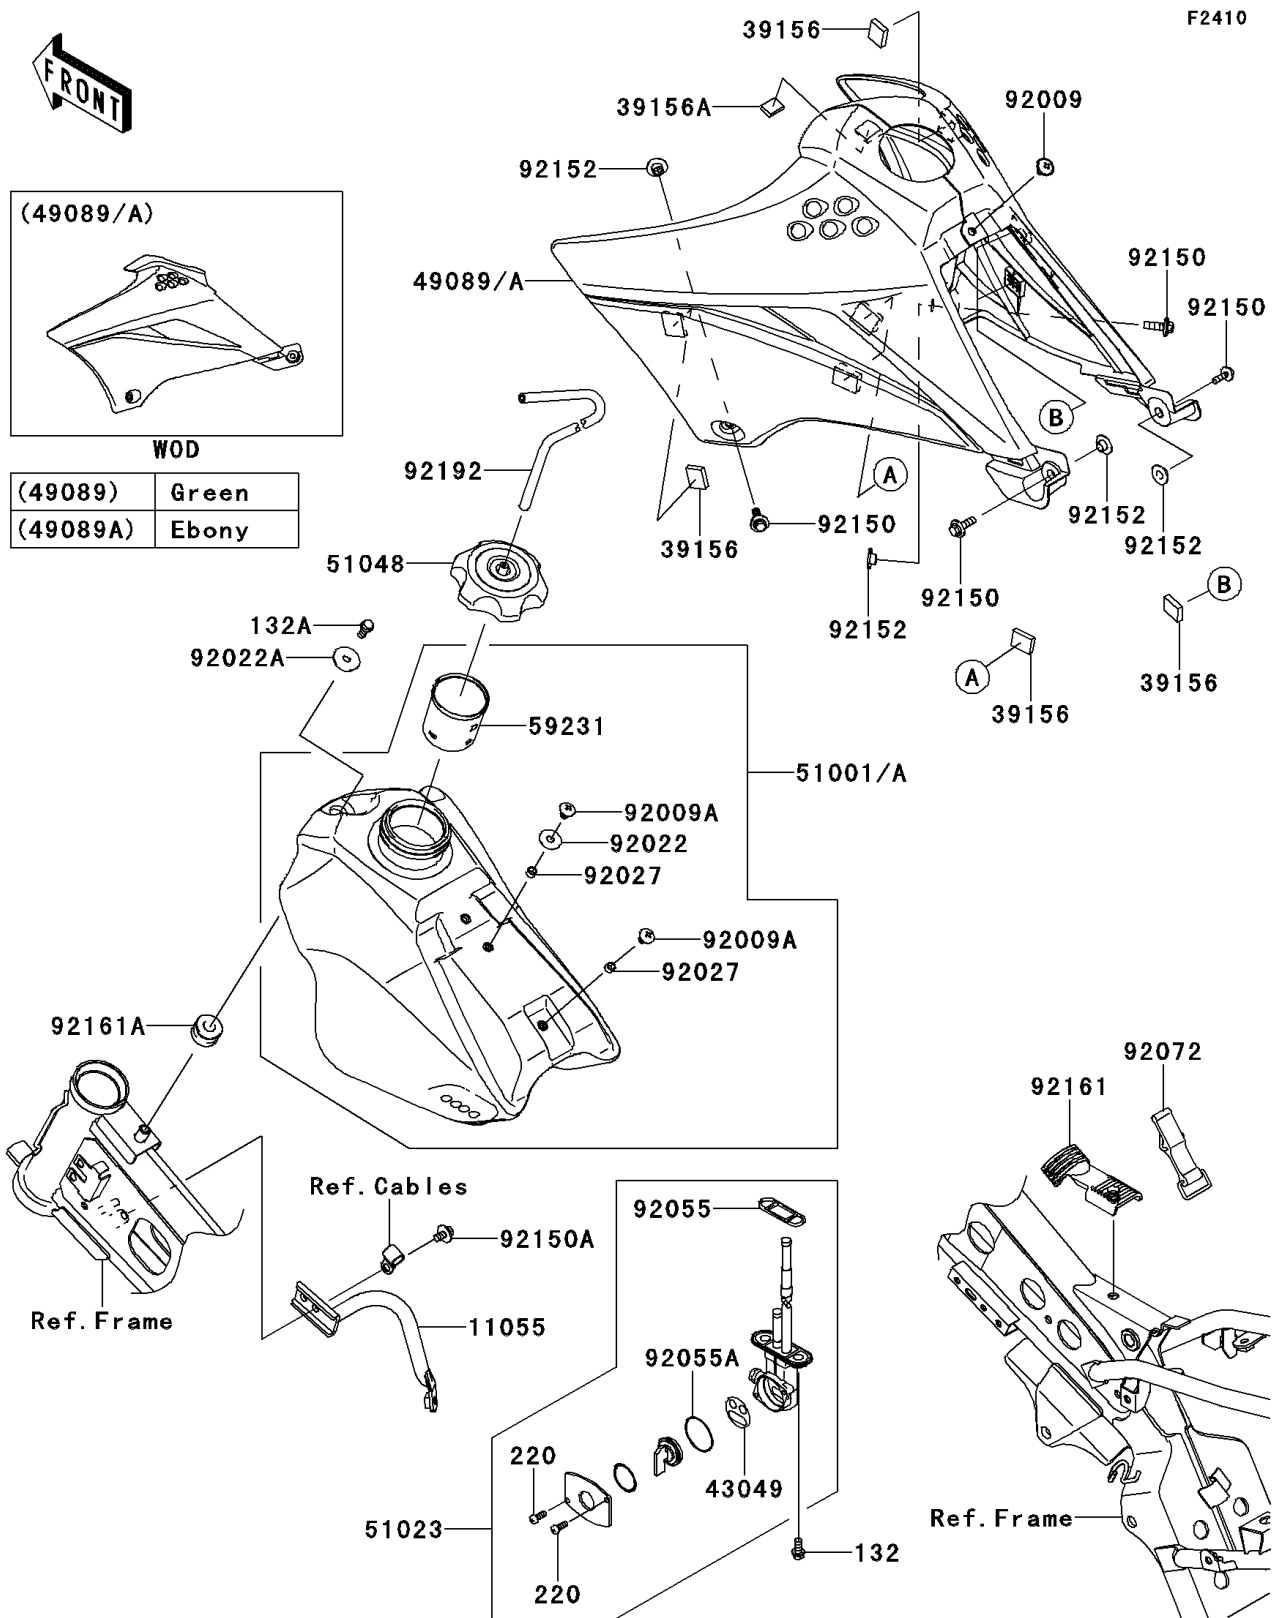

2010 KLX[®]110 PARTS DIAGRAM

Fuel Tank

2010 KLX®110 PARTS LIST

Fuel Tank

ITEM NAME	PART NUMBER	QUANTITY
BOLT-FLANGED-SMALL,6X12 (Ref # 132)	132BA0612	1
BOLT-FLANGED-SMALL,6X14 (Ref # 132A)	132BA0614	1
SCREW-PAN-CROS,3X8 (Ref # 220)	220AA0308	1
BRACKET,SHROUD,RH (Ref # 11055)	11055-1636	1
PAD,16X20X5 (Ref # 39156)	39156-0580	1
PAD,12X17X4 (Ref # 39156A)	39156-0581	1
PACKING,TAP VALVE (Ref # 43049)	43049-1091	1
SHROUD-ENGINE,EBONY (Ref # 49089A)	49089-0081-6C	1
TANK-COMP-FUEL (Ref # 51001)	51001-0316	1
TAP-ASSY (Ref # 51023)	51023-0036	1
CAP-ASSY-TANK,FUEL (Ref # 51048)	51048-0009	1
FILLER (Ref # 59231)	59231-0051	1
SCREW,6X10,WHITE (Ref # 92009)	92009-1286	1
SCREW,6X10 (Ref # 92009A)	92009-1530	1
WASHER,PLAIN,6MM (Ref # 92022)	92022-165	1
WASHER,6.5X24X2 (Ref # 92022A)	92022-1690	1
COLLAR,6.2X7.8X5 (Ref # 92027)	92027-2096	1
RING-O,FUEL TAP PACKING (Ref # 92055)	92055-1112	1
RING-O,TAP LEVER (Ref # 92055A)	92055-1419	1
BAND,FUEL TANK (Ref # 92072)	92072-1229	1
BOLT,FLANGED,6X20 (Ref # 92150)	92150-1339	1
BOLT,6X12 (Ref # 92150A)	92150-1435	1
COLLAR (Ref # 92152)	92152-0427	1
DAMPER,FUEL TANK (Ref # 92161)	92161-0779	1
DAMPER (Ref # 92161A)	92161-1523	1
TUBE,5X8X380 (Ref # 92192)	92192-0884	1