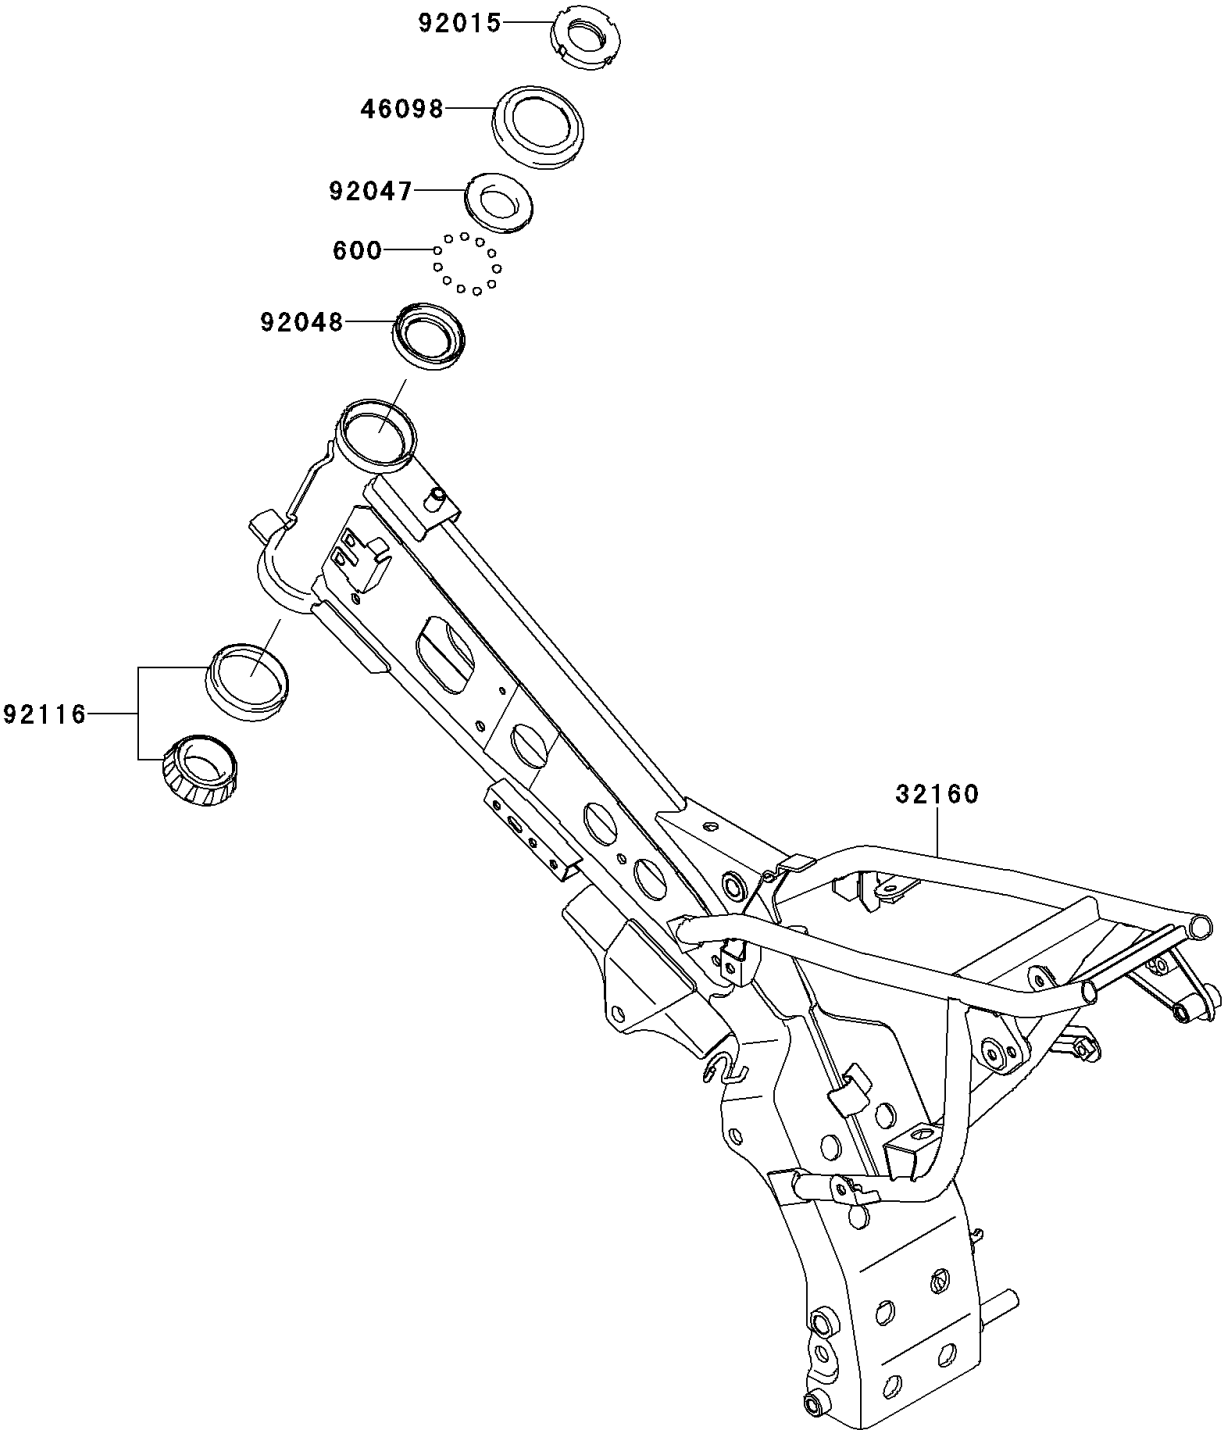

2010 KLX®110 PARTS DIAGRAM

Frame

F2120

2010 KLX®110 PARTS LIST

Frame

ITEM NAME	PART NUMBER	QUANTITY
BALL-STEEL,3/16 (Ref # 600)	600A0600	1
FRAME-COMP,P.SILVER (Ref # 32160)	32160-0501-458	1
CAP,STEERING STEM (Ref # 46098)	46098-018	1
NUT,STEERING LOCK,25MM (Ref # 92015)	92015-1222	1
CONE,STEERING STEM BEARING (Ref # 92047)	92047-014	1
RACE,STEERING STEM BEARING (Ref # 92048)	92048-009	1
BEARING-ROLLER,HR320/28XJ (Ref # 92116)	92116-1009	1