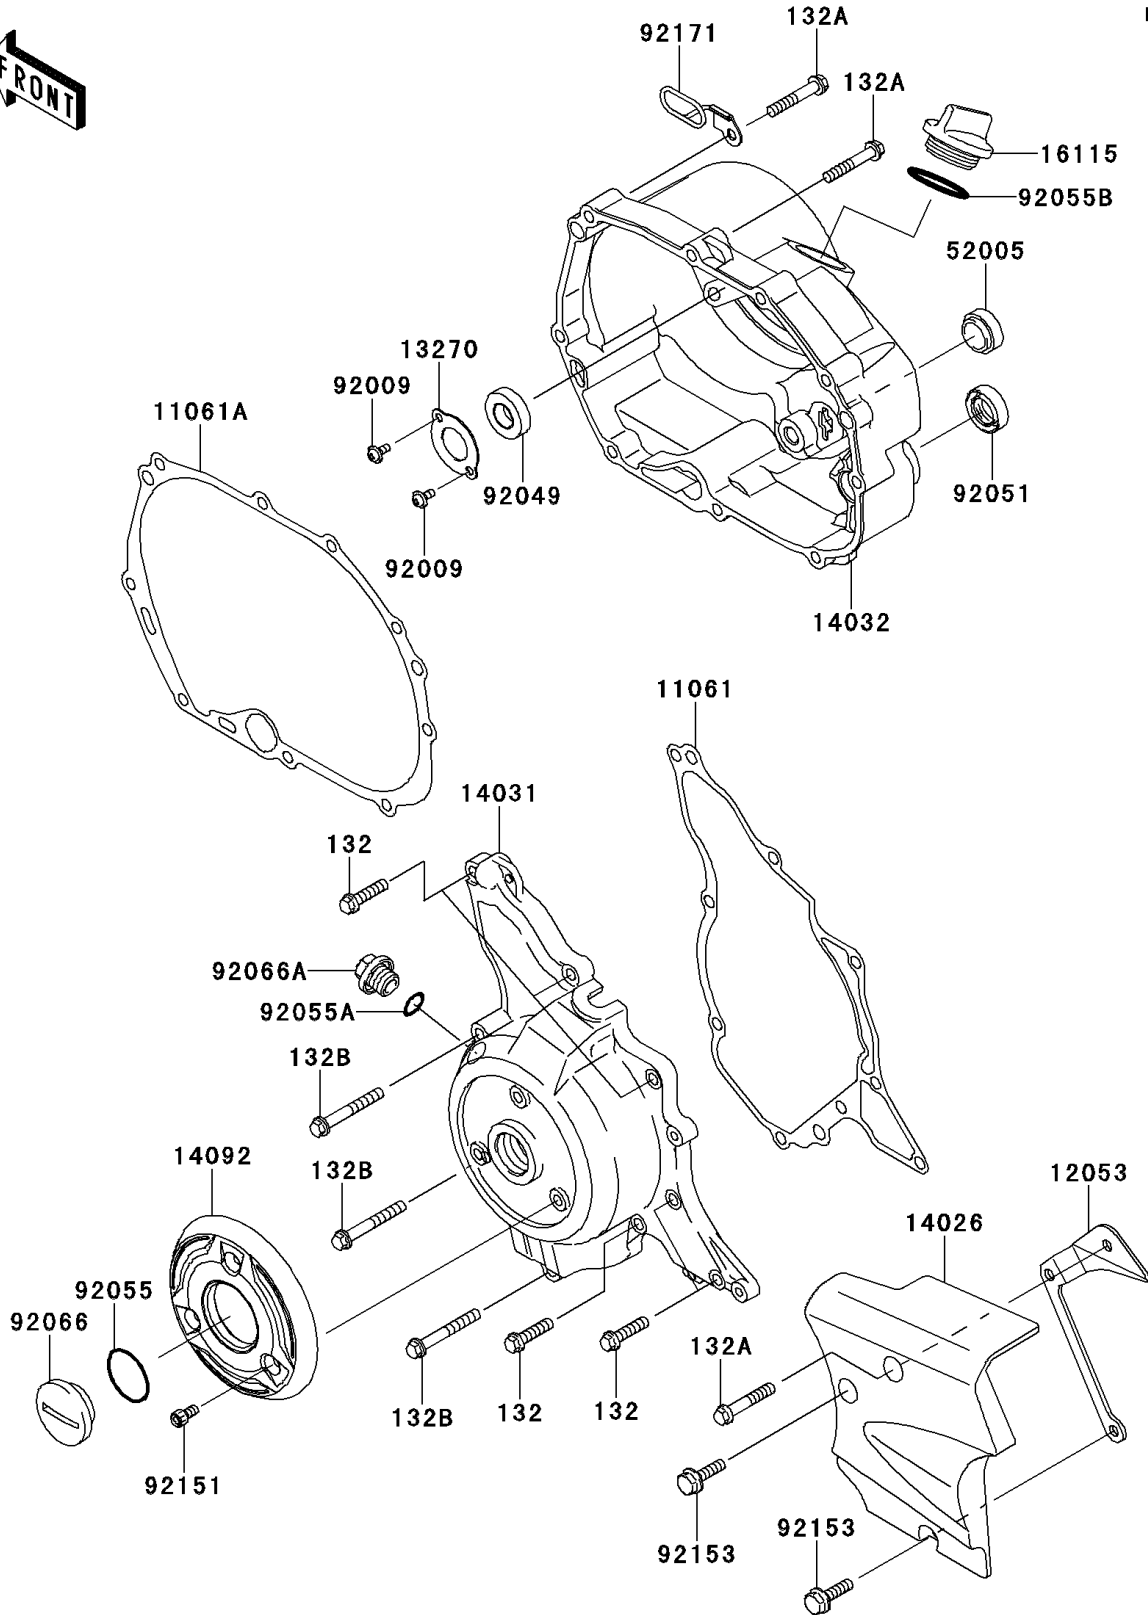

2010 KLX® 110 PARTS DIAGRAM

Engine Cover(s)

E1431

2010 KLX®110 PARTS LIST

Engine Cover(s)

ITEM NAME	PART NUMBER	QUANTITY
BOLT-FLANGED-SMALL,6X25 (Ref # 132)	132BD0625	1
BOLT-FLANGED-SMALL,6X35 (Ref # 132A)	132BD0635	1
BOLT-FLANGED-SMALL,6X45 (Ref # 132B)	132BD0645	1
GASKET,GENERATOR COVER (Ref # 11061)	11061-0257	1
GASKET,CLUTCH COVER (Ref # 11061A)	11061-0426	1
GUIDE-CHAIN (Ref # 12053)	12053-0164	1
PLATE (Ref # 13270)	13270-1800	1
COVER-CHAIN (Ref # 14026)	14026-0070	1
COVER-GENERATOR,SILVER (Ref # 14031)	14031-0119-GS	1
COVER-CLUTCH (Ref # 14032)	14032-0129	1
COVER (Ref # 14092)	14092-0029	1
CAP-OIL FILLER (Ref # 16115)	16115-1068	1
GAUGE,OIL LEVEL (Ref # 52005)	52005-0019	1
SCREW (Ref # 92009)	92009-1745	1
SEAL-OIL,S 12 28 7 HS (Ref # 92049)	92049-0051	1
SEAL-OIL,TB16267 (Ref # 92051)	92051-003	1
RING-O,25.7X2.4 (Ref # 92055)	92055-0154	1
RING-O,14.8X2.4 (Ref # 92055A)	92055-0194	1
RING-O,31.5X2.6 (Ref # 92055B)	92055-049	1
PLUG,GENERATOR COVER CAP (Ref # 92066)	92066-1565	1
PLUG,14X10 (Ref # 92066A)	92066-1571	1
BOLT,SOCKET,5X10 (Ref # 92151)	92151-1212	1
BOLT,6X20 (Ref # 92153)	92153-1184	1
CLAMP,DRAIN TUBE (Ref # 92171)	92171-1124	1