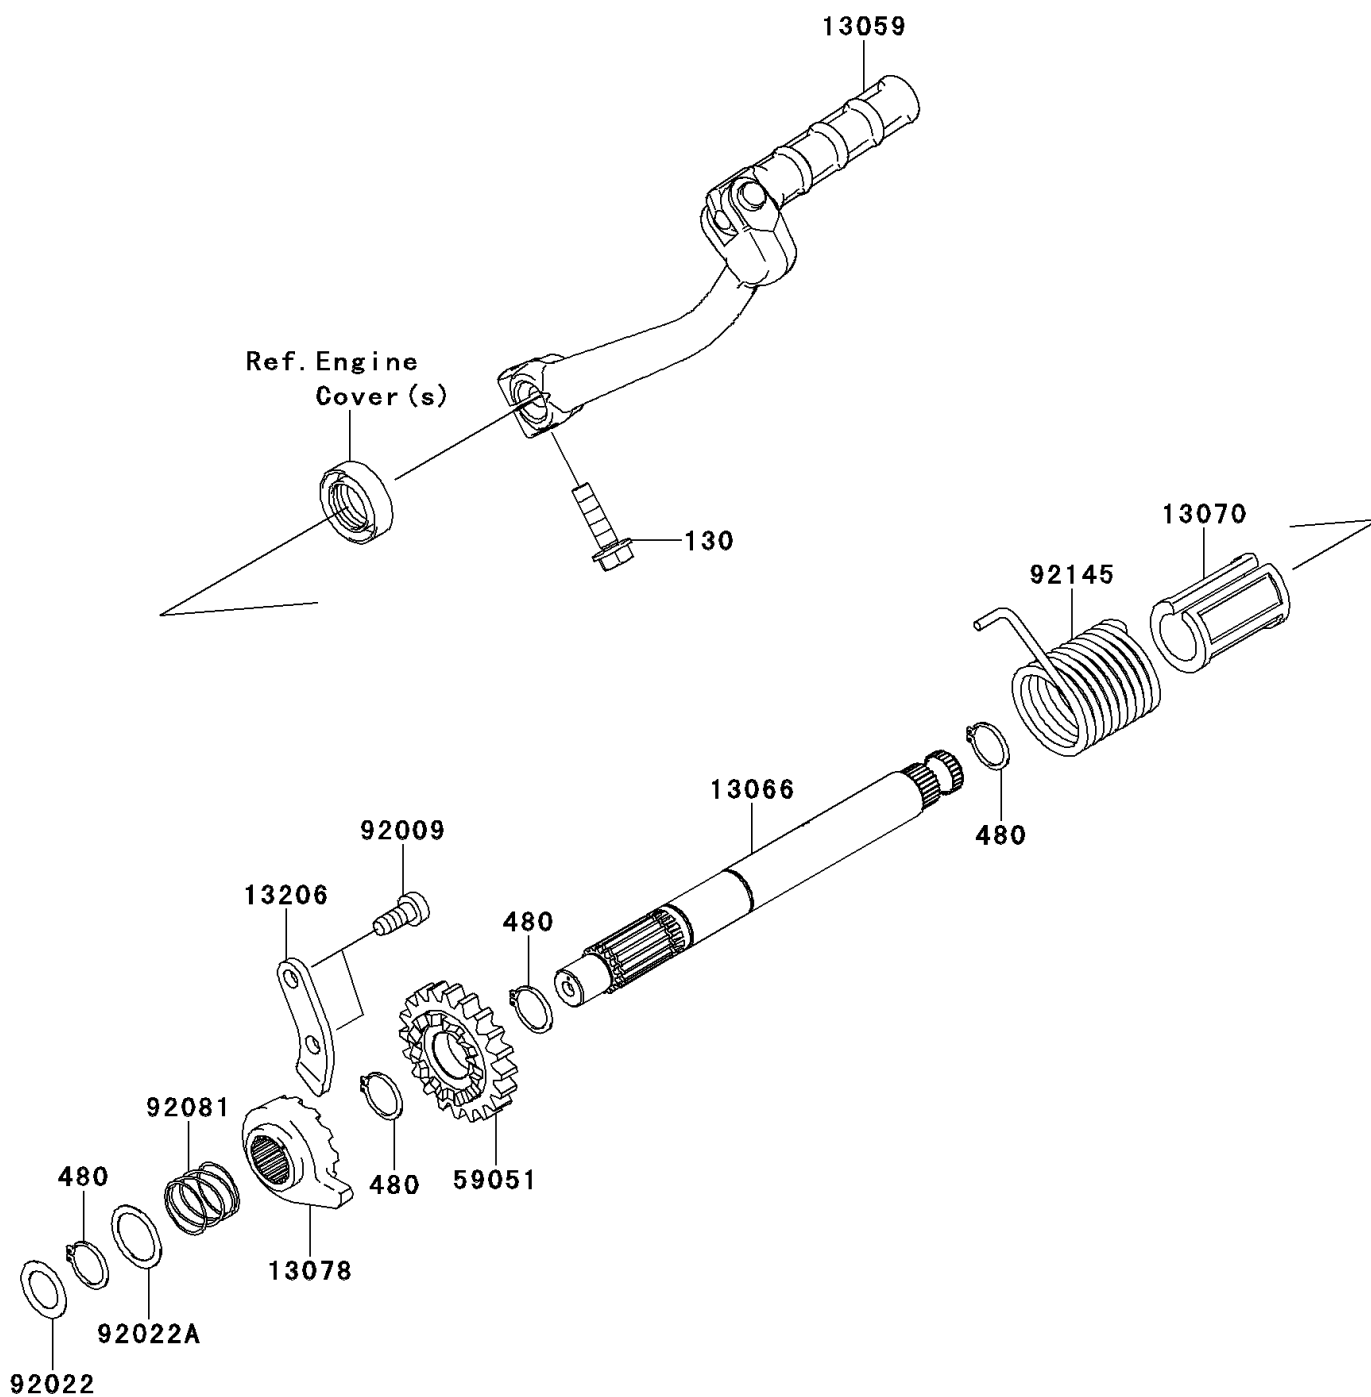

## 2010 KLX® 110 PARTS DIAGRAM

Kickstarter Mechanism

E1340

## 2010 KLX® 110 PARTS LIST

Kickstarter Mechanism

ITEM NAME	PART NUMBER	QUANTITY
BOLT-FLANGED,6X22 (Ref # 130)	130CA0622	1
CIRCLIP-TYPE-C,16MM (Ref # 480)	480J1600	1
LEVER-KICK (Ref # 13059)	13059-0046	1
SHAFT-KICK (Ref # 13066)	13066-1108	1
GUIDE,KICK SHAFT (Ref # 13070)	13070-1035	1
RATCHET (Ref # 13078)	13078-1069	1
GUIDE-KICK (Ref # 13206)	13206-1006	1
GEAR-SPUR,KICK STARTER,22T (Ref # 59051)	59051-1404	1
SCREW,TAPPING (Ref # 92009)	92009-1104	1
WASHER,13.2X20X0.5 (Ref # 92022)	92022-1224	1
WASHER,16.8X22X0.5 (Ref # 92022A)	92022-315	1
SPRING,RATCHET (Ref # 92081)	92081-122	1
SPRING,KICK STARTER (Ref # 92145)	92145-0626	1