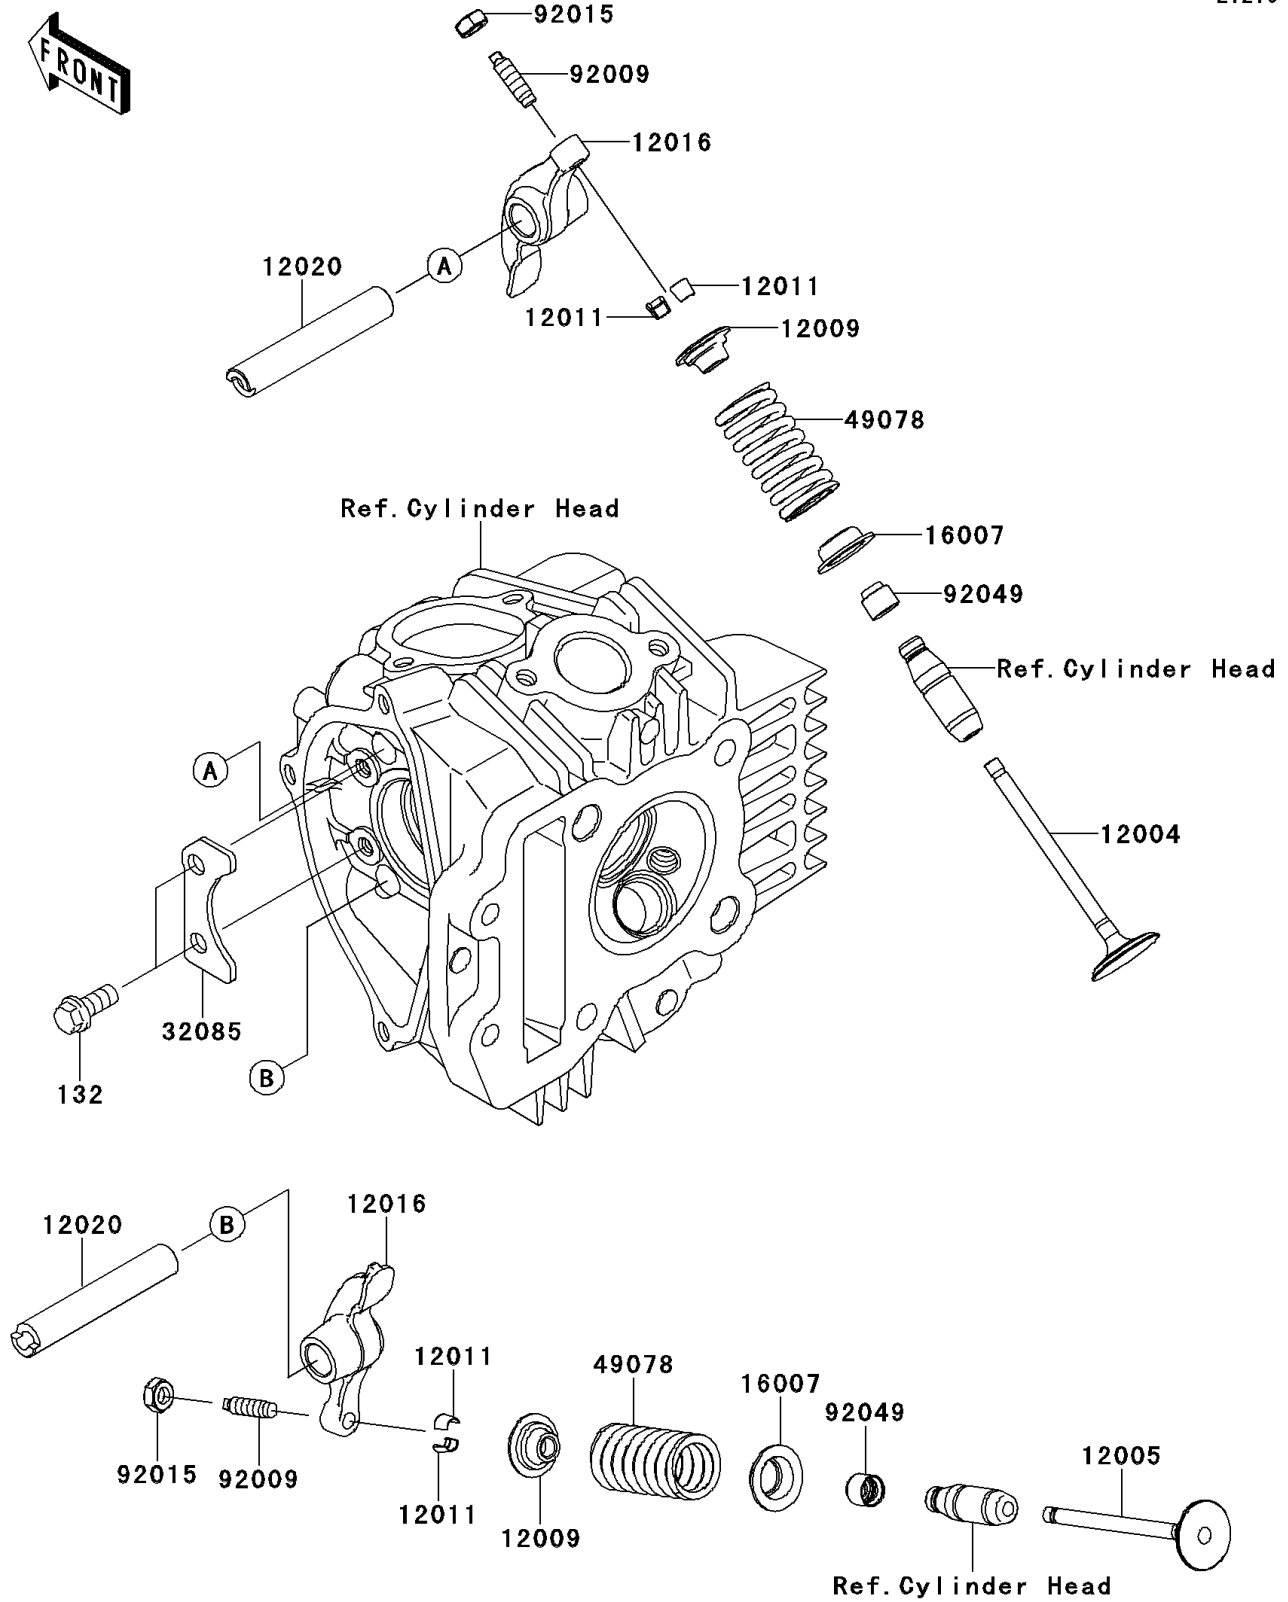

## 2010 KLX® 110 PARTS DIAGRAM

Valve(s)

E1210

## 2010 KLX® 110 PARTS LIST

Valve(s)

ITEM NAME	PART NUMBER	QUANTITY
BOLT-FLANGED-SMALL,6X14 (Ref # 132)	132BA0614	1
VALVE-INTAKE (Ref # 12004)	12004-0045	1
VALVE-EXHAUST (Ref # 12005)	12005-0058	1
RETAINER-VALVE SPRING (Ref # 12009)	12009-1073	1
COLLET (Ref # 12011)	12011-1053	1
ARM-ROCKER (Ref # 12016)	12016-0001	1
SHAFT-ROCKER (Ref # 12020)	12020-0010	1
SEAT-SPRING,VALVE (Ref # 16007)	16007-1187	1
STOPPER (Ref # 32085)	32085-0107	1
SPRING-ENGINE VALVE (Ref # 49078)	49078-1151	1
SCREW,VALVE ADJUST (Ref # 92009)	92009-1109	1
NUT,VALVE ADJUST LOCK (Ref # 92015)	92015-1137	1
SEAL-OIL,VSB 4.3 7.5 5.3 8.3 (Ref # 92049)	92049-1349	1