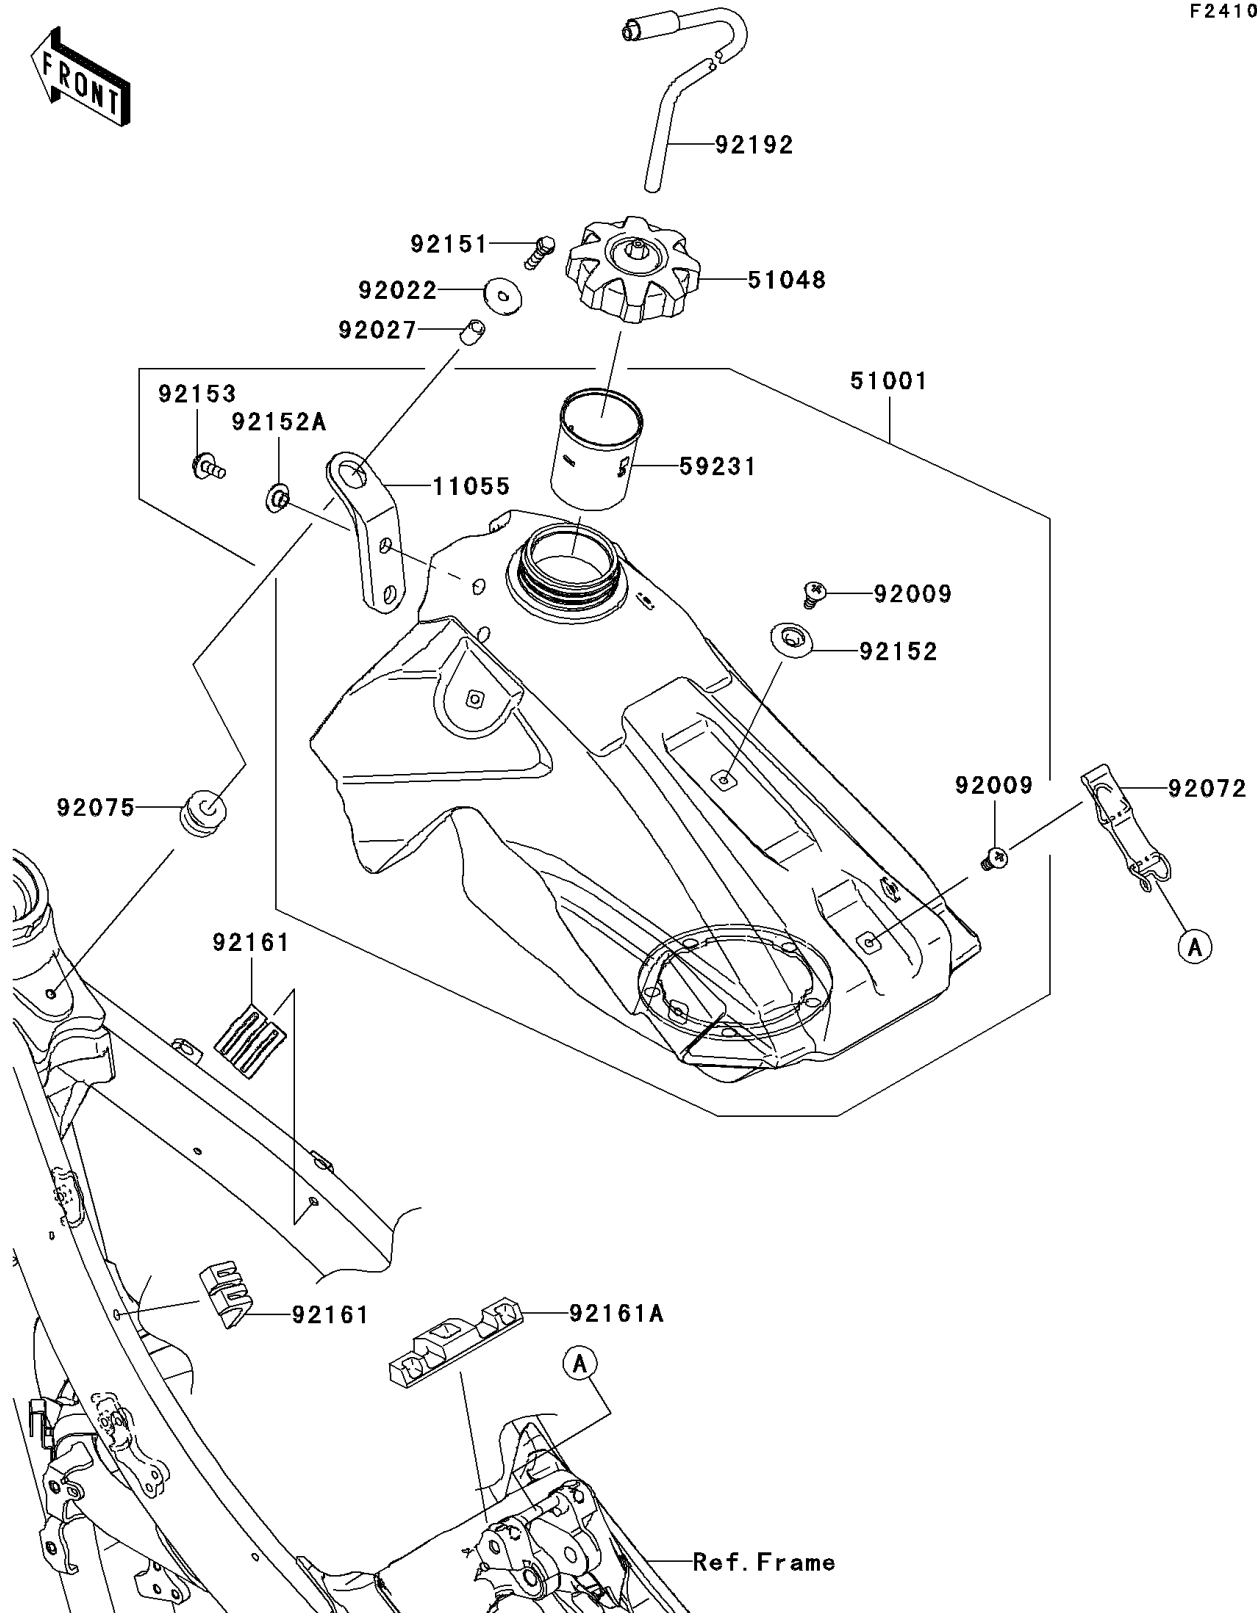

2010 KX™450F PARTS DIAGRAM

Fuel Tank

F2410

2010 KX™450F PARTS LIST

Fuel Tank

ITEM NAME	PART NUMBER	QUANTITY
BRACKET,FUEL TANK (Ref # 11055)	11055-0698	1
TANK-COMP-FUEL (Ref # 51001)	51001-0261	1
CAP-ASSY-TANK,FUEL (Ref # 51048)	51048-0031	1
FILLER (Ref # 59231)	59231-0042	1
SCREW,6MM (Ref # 92009)	92009-1971	1
WASHER,6.5X24X2 (Ref # 92022)	92022-1690	1
COLLAR,6.8X10X14 (Ref # 92027)	92027-1966	1
BAND,FUEL TANK (Ref # 92072)	92072-0045	1
DAMPER (Ref # 92075)	92075-1787	1
BOLT,FLANGED-SMALL,6X25 (Ref # 92151)	92151-1930	1
COLLAR (Ref # 92152)	92152-0569	1
COLLAR (Ref # 92152A)	92152-1422	1
BOLT,6X16 (Ref # 92153)	92153-0863	1
DAMPER,FUEL TANK,SIDE (Ref # 92161)	92161-0614	1
DAMPER,FUEL TANK,REAR (Ref # 92161A)	92161-0634	1
TUBE (Ref # 92192)	92192-0161	1