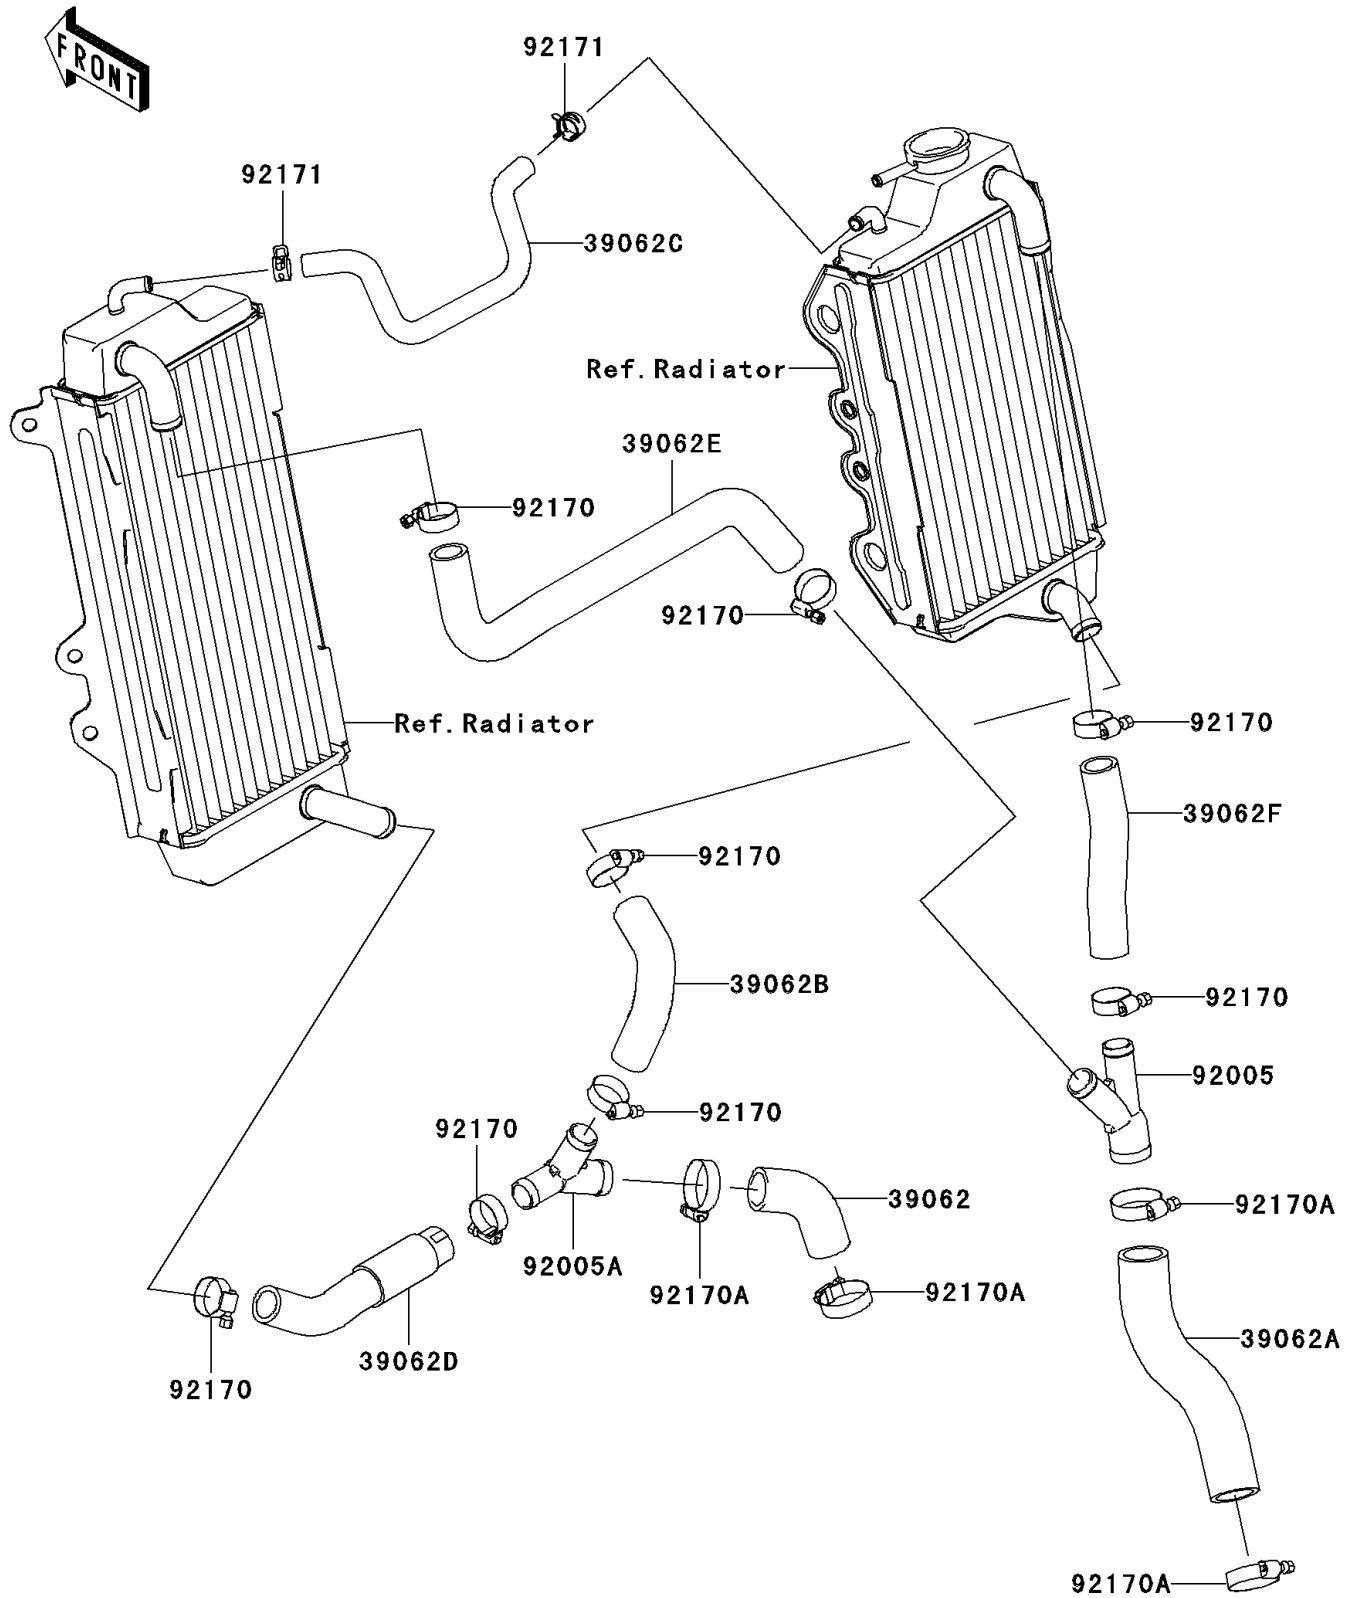

2010 KX™450F PARTS DIAGRAM

Water Pipe

E3037

2010 KX™450F PARTS LIST

Water Pipe

ITEM NAME	PART NUMBER	QUANTITY
HOSE-COOLING,W/P-FIT. (Ref # 39062)	39062-0088	1
HOSE-COOLING,HEAD-3WAY FIT. (Ref # 39062A)	39062-0252	1
HOSE-COOLING,RAD.RH LOW-FIT. (Ref # 39062B)	39062-0301	1
HOSE-COOLING,RAD.LH-RAD.RH (Ref # 39062C)	39062-0302	1
HOSE-COOLING,RAD.LH LOW-FIT. (Ref # 39062D)	39062-0303	1
HOSE-COOLING,FIT.-RAD.LH UPP (Ref # 39062E)	39062-0304	1
HOSE-COOLING,FIT.-RAD.RH UPP (Ref # 39062F)	39062-0305	1
FITTING,3WAY,HEAD-RAD (Ref # 92005)	92005-0066	1
FITTING,3WAY,RAD-W/P (Ref # 92005A)	92005-0067	1
CLAMP,HOSE,26MM (Ref # 92170)	92170-1077	1
CLAMP,HOSE,32MM (Ref # 92170A)	92170-1286	1
CLAMP,CLIP,12.5MM (Ref # 92171)	92171-0372	1