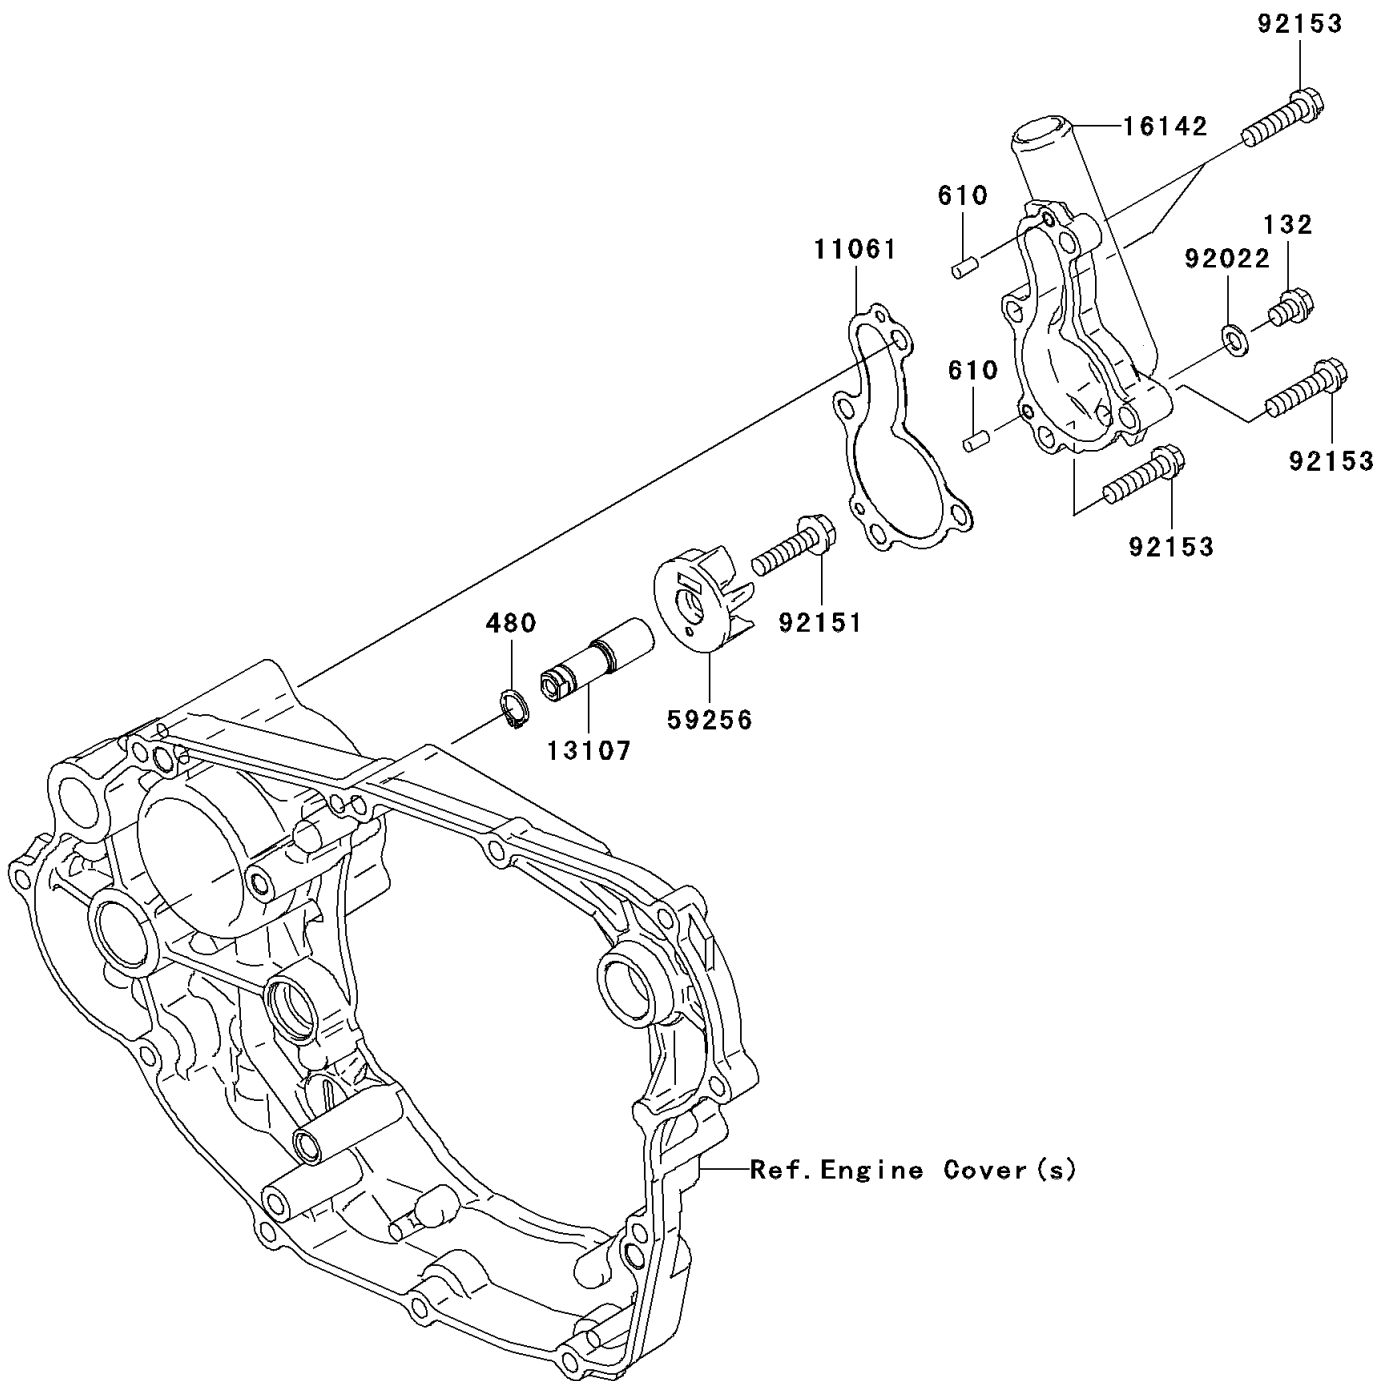

## 2010 KX™450F PARTS DIAGRAM

Water Pump

E3031

## 2010 KX™450F PARTS LIST

Water Pump

ITEM NAME	PART NUMBER	QUANTITY
BOLT-FLANGED-SMALL,6X8 (Ref # 132)	132BA0608	1
CIRCLIP-TYPE-C,10MM (Ref # 480)	480J1000	1
ROLLER,4X8 (Ref # 610)	610A0408	1
GASKET,WATER PUMP COVER (Ref # 11061)	11061-0225	1
SHAFT,WATER PUMP (Ref # 13107)	13107-0135	1
COVER-PUMP,WATER (Ref # 16142)	16142-0029	1
IMPELLER (Ref # 59256)	59256-0003	1
WASHER,6.2X11X1 (Ref # 92022)	92022-304	1
BOLT,FLANGED,6X25 (Ref # 92151)	92151-1546	1
BOLT,FLANGED-SMALL,6X25 (Ref # 92153)	92153-1784	1