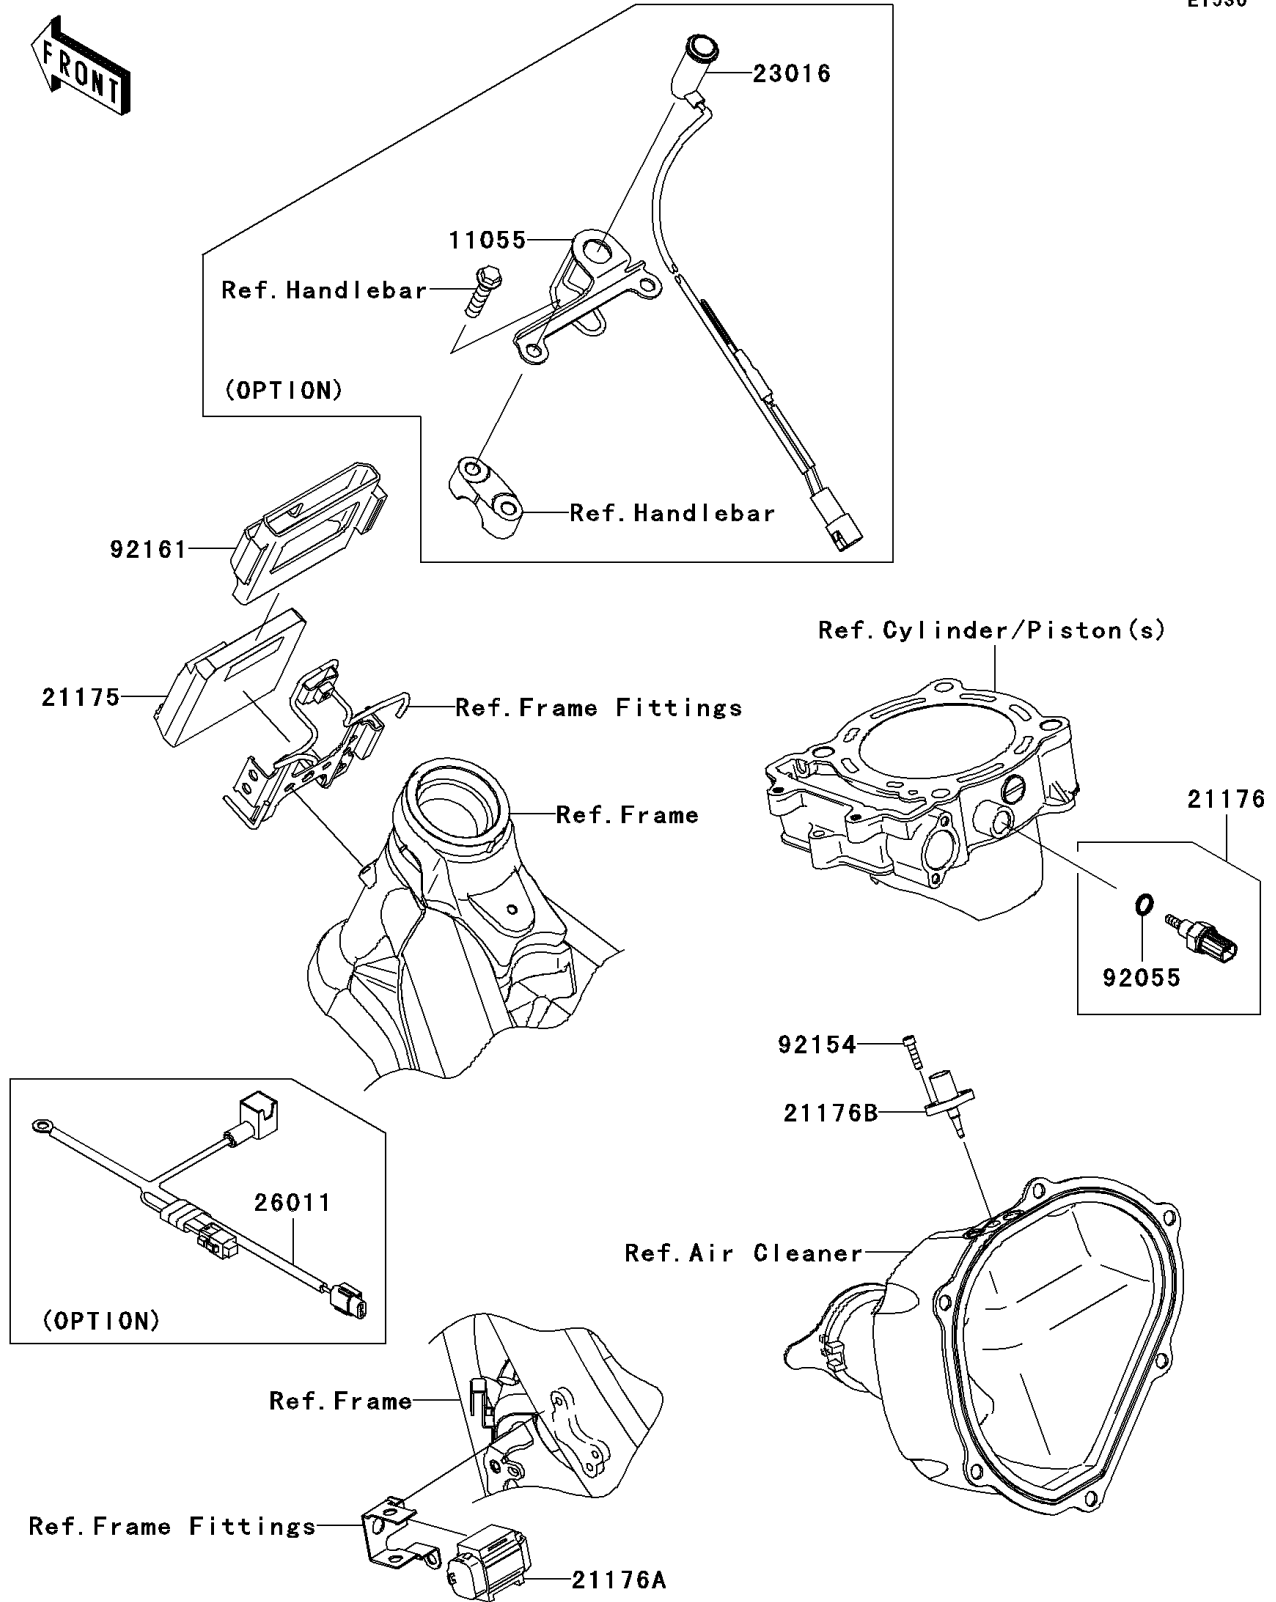

## 2010 KX™450F PARTS DIAGRAM

Fuel Injection

E1530

## 2010 KX™450F PARTS LIST

Fuel Injection

ITEM NAME	PART NUMBER	QUANTITY
BRACKET,FI WARNING LAMP (Ref # 11055)	11055-1673	1
CONTROL UNIT-ELECTRONIC (Ref # 21175)	21175-0268	1
SENSOR,WATER TEMP (Ref # 21176)	21176-0009	1
SENSOR,VEHICLE-DOWN (Ref # 21176A)	21176-0066	1
SENSOR,AIR TEMP (Ref # 21176B)	21176-0121	1
LAMP-ASSY,FI WARNING (Ref # 23016)	23016-0034	1
WIRE-LEAD,BAT. CONNECTION (Ref # 26011)	26011-0246	1
RING-O,9.5X1.9 (Ref # 92055)	92055-0016	1
BOLT,SOCKET,5X18 (Ref # 92154)	92154-0038	1
DAMPER,ECU (Ref # 92161)	92161-0842	1