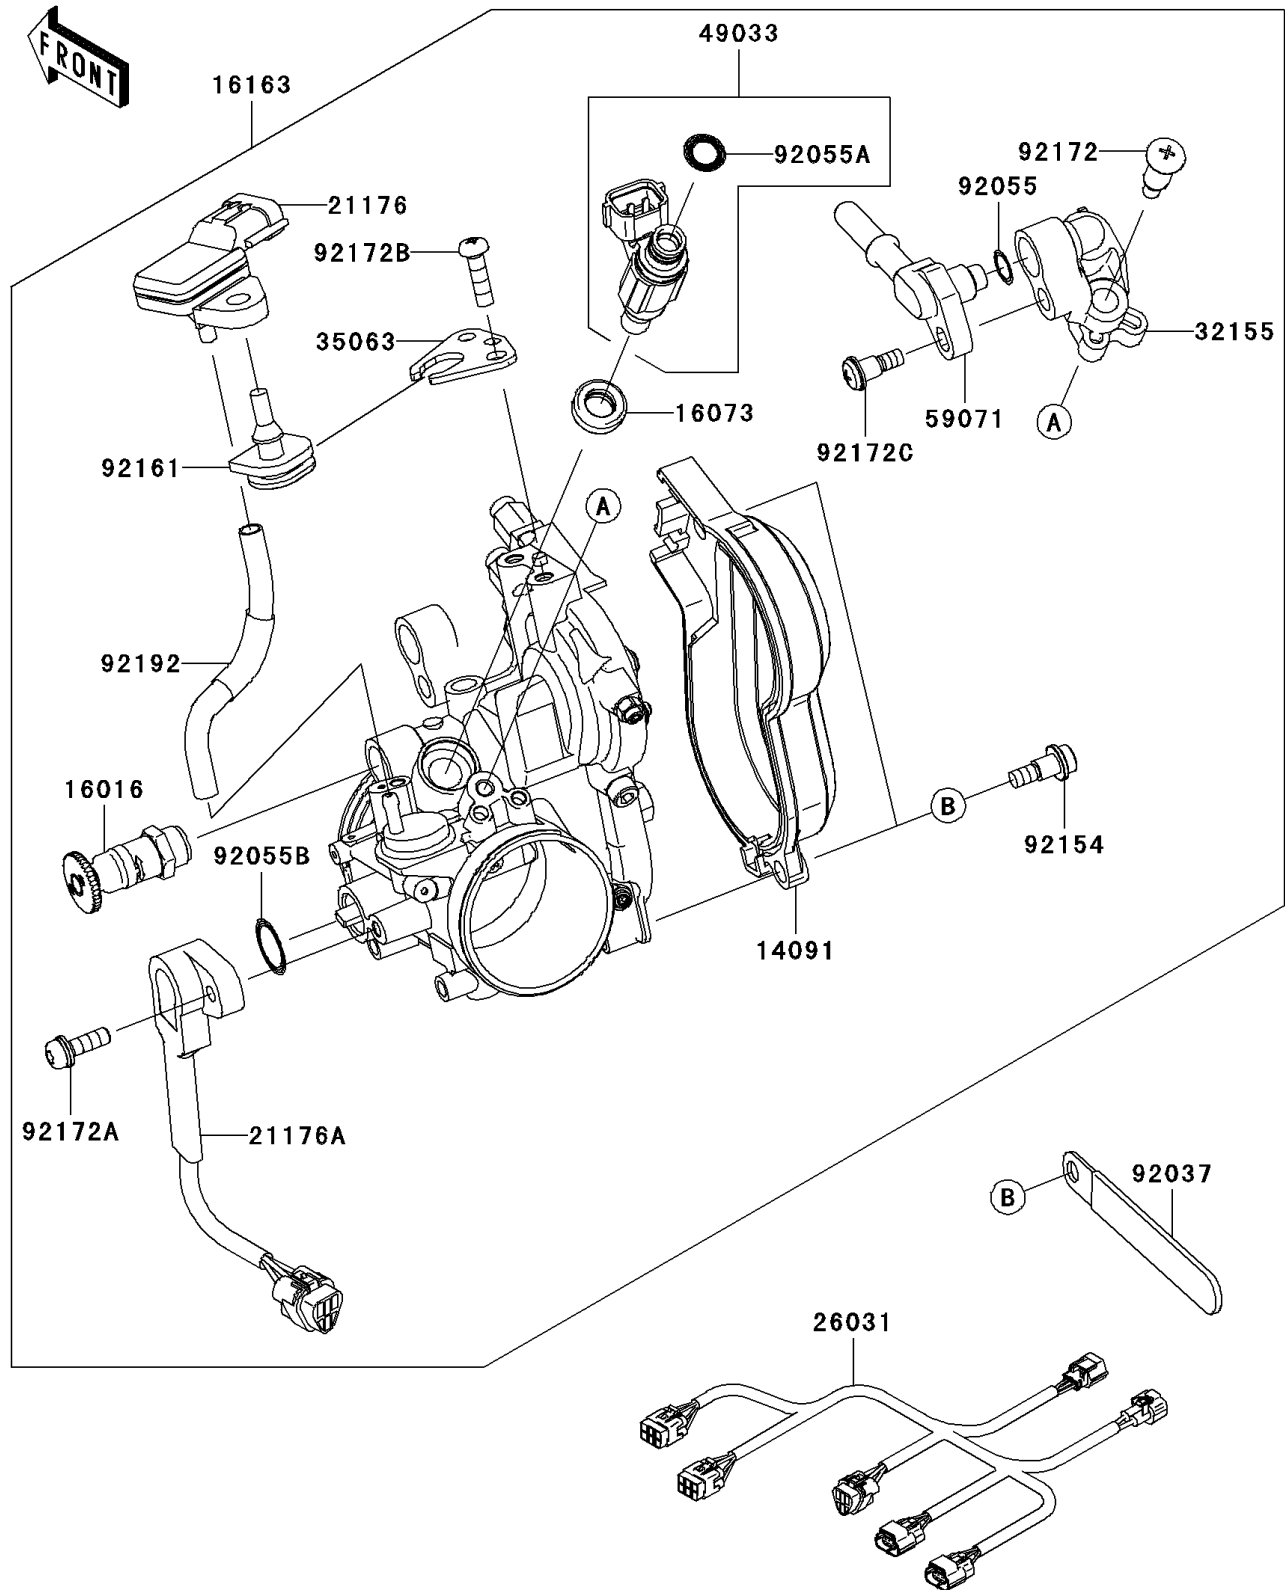

2010 KX™450F PARTS DIAGRAM

Throttle

E1510

2010 KX™450F PARTS LIST

Throttle

ITEM NAME	PART NUMBER	QUANTITY
COVER,THROTTLE DUST (Ref # 14091)	14091-1815	1
PLUNGER (Ref # 16016)	16016-0023	1
INSULATOR (Ref # 16073)	16073-3707	1
THROTTLE-ASSY (Ref # 16163)	16163-0140	1
SENSOR,PRESSURE (Ref # 21176)	21176-0058	1
SENSOR,THROTTLE POSITION (Ref # 21176A)	21176-0129	1
HARNESS,RR (Ref # 26031)	26031-0775	1
PIPE,FUEL (Ref # 32155)	32155-0112	1
STAY (Ref # 35063)	35063-0647	1
NOZZLE-INJECTION (Ref # 49033)	49033-0010	1
JOINT (Ref # 59071)	59071-0071	1
CLAMP (Ref # 92037)	92037-1993	1
RING-O (Ref # 92055)	92055-0064	1
RING-O,INJECTION NOZZLE (Ref # 92055A)	92055-1622	1
RING-O (Ref # 92055B)	92055-1671	1
BOLT (Ref # 92154)	92154-0243	1
DAMPER (Ref # 92161)	92161-0041	1
SCREW,PIPE INJECTION (Ref # 92172)	92172-0064	1
SCREW (Ref # 92172A)	92172-0080	1
SCREW (Ref # 92172B)	92172-0438	1
SCREW (Ref # 92172C)	92172-0439	1
TUBE (Ref # 92192)	92192-0823	1