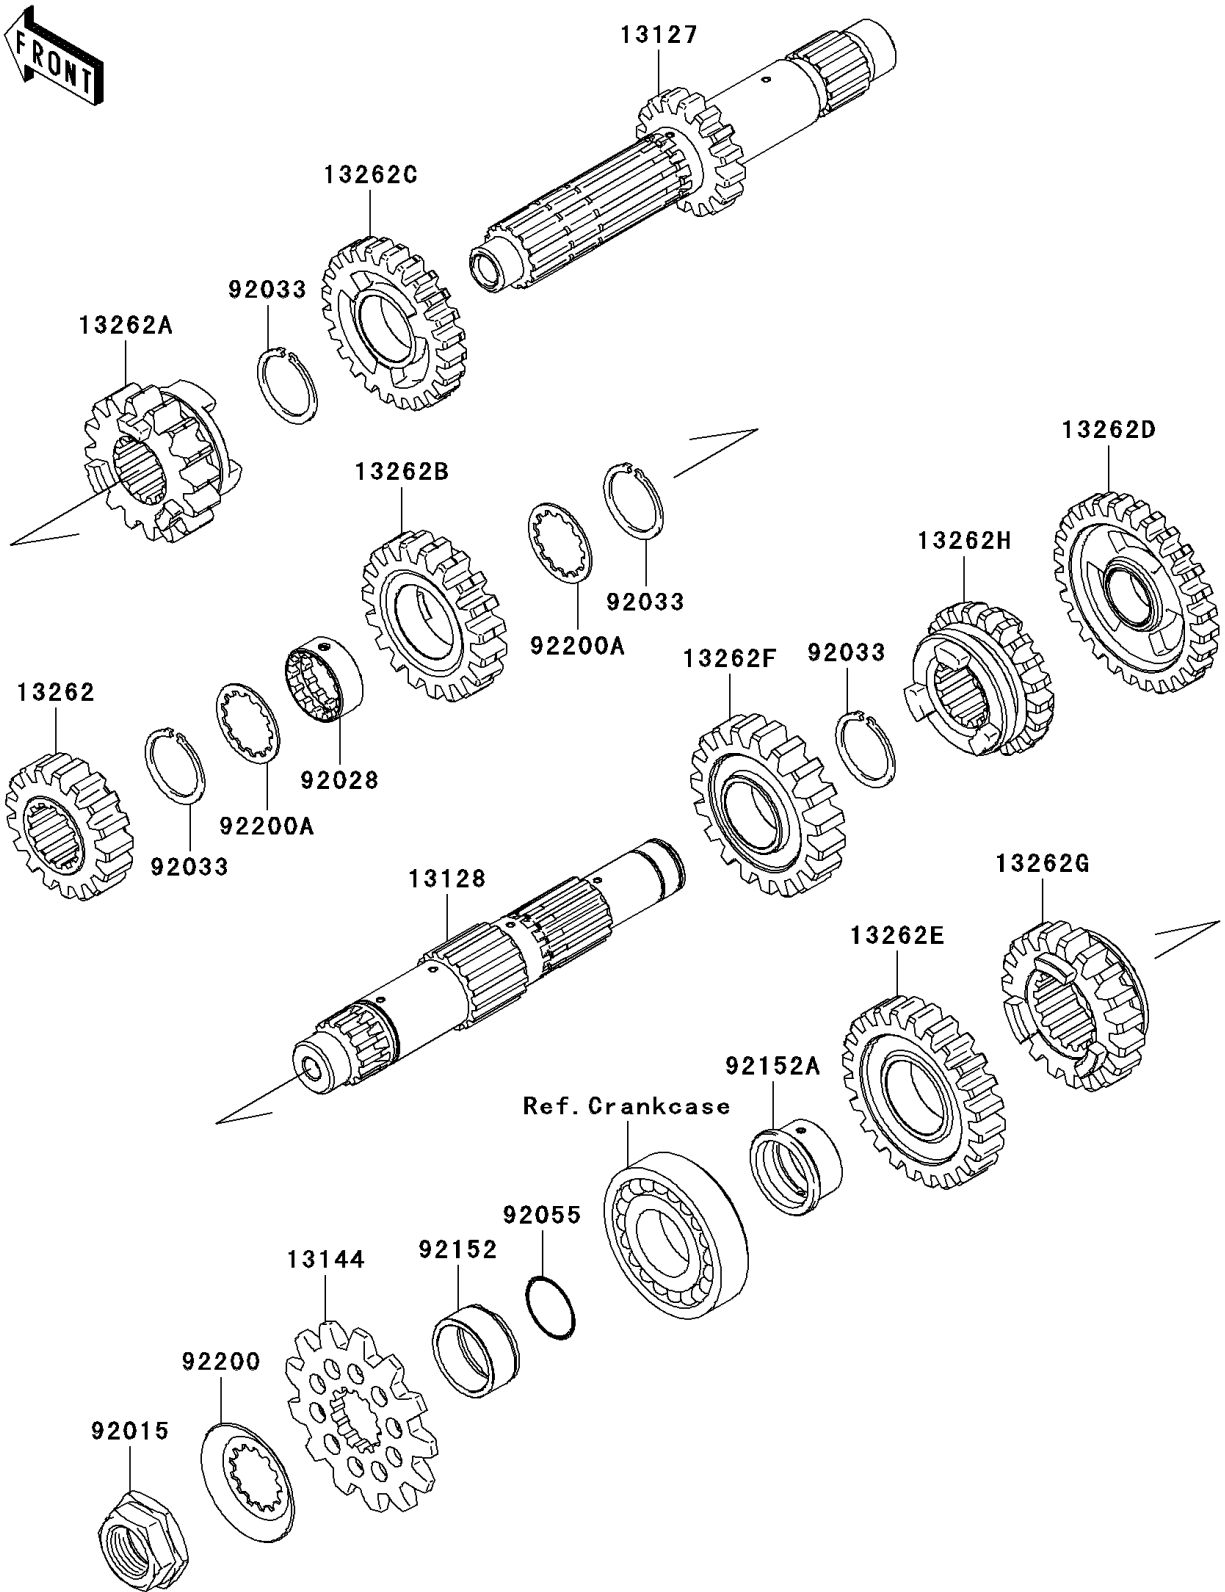

## 2010 KX™450F PARTS DIAGRAM

Transmission

E1361

## 2010 KX™450F PARTS LIST

Transmission

ITEM NAME	PART NUMBER	QUANTITY
SHAFT-TRANSMISSION INPUT,16T (Ref # 13127)	13127-0046	1
SHAFT-TRANSMISSION OUTPUT (Ref # 13128)	13128-0033	1
SPROCKET-OUTPUT,13T (Ref # 13144)	13144-0063	1
GEAR,INPUT 2ND,17T (Ref # 13262)	13262-0390	1
GEAR,INPUT 3RD,16T (Ref # 13262A)	13262-0391	1
GEAR,INPUT 4TH,19T (Ref # 13262B)	13262-0392	1
GEAR,INPUT 5TH,24T (Ref # 13262C)	13262-0393	1
GEAR,OUTPUT LOW,28T (Ref # 13262D)	13262-0394	1
GEAR,OUTPUT 2ND,24T (Ref # 13262E)	13262-0395	1
GEAR,OUTPUT 3RD,19T (Ref # 13262F)	13262-0396	1
GEAR,OUTPUT 4TH,19T (Ref # 13262G)	13262-0397	1
GEAR,OUTPUT 5TH,21T (Ref # 13262H)	13262-0398	1
NUT,20MM (Ref # 92015)	92015-1963	1
BUSHING,INPUT TOP GEAR (Ref # 92028)	92028-1857	1
RING-SNAP,25MM (Ref # 92033)	92033-1172	1
RING-O,21.5X1.5 (Ref # 92055)	92055-1293	1
COLLAR,25X30X13.2 (Ref # 92152)	92152-0150	1
COLLAR (Ref # 92152A)	92152-0540	1
WASHER (Ref # 92200)	92200-0390	1
WASHER (Ref # 92200A)	92200-1389	1