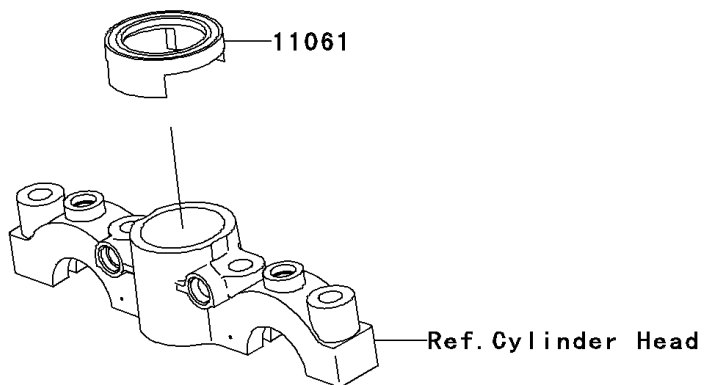

2010 KX™450F PARTS DIAGRAM

Cylinder Head Cover

E1112

2010 KX™450F PARTS LIST

Cylinder Head Cover

ITEM NAME	PART NUMBER	QUANTITY
GASKET,PLUG HOLE (Ref # 11061)	11061-0079	1
GASKET,HEAD COVER (Ref # 11061A)	11061-0351	1
COVER,CYLINDER HEAD (Ref # 14091)	14091-1631	1
RING-O,HEAD COVER BOLT (Ref # 92055)	92055-1352	1
BOLT,SOCKET,6X22.5 (Ref # 92153)	92153-1779	1