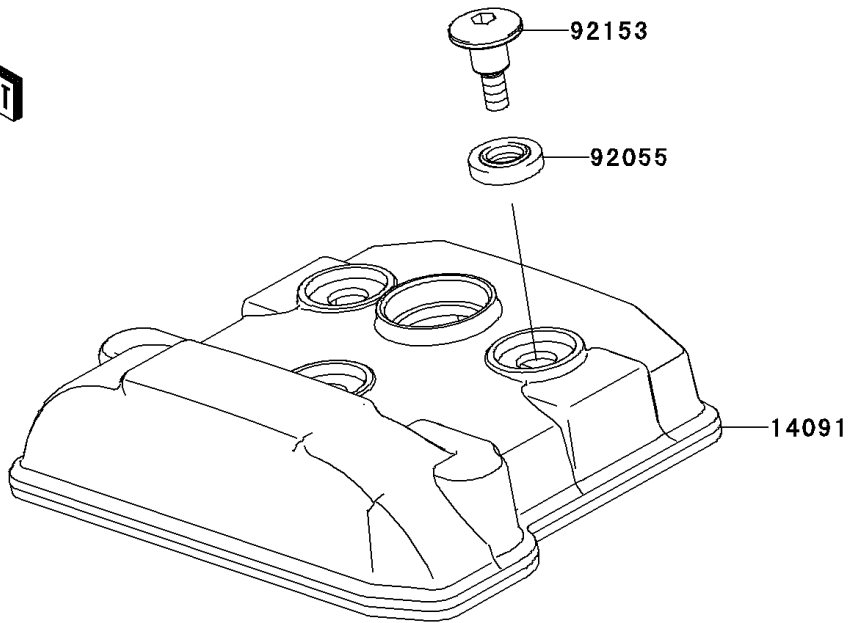

2010 KX™450F PARTS DIAGRAM

Cylinder Head Cover

E1112

2010 KX™450F PARTS LIST

Cylinder Head Cover

ITEM NAME	PART NUMBER	QUANTITY
GASKET,PLUG HOLE (Ref # 11061)	11061-0079	1
GASKET,HEAD COVER (Ref # 11061A)	11061-0351	1
COVER,CYLINDER HEAD (Ref # 14091)	14091-1631	1
RING-O,HEAD COVER BOLT (Ref # 92055)	92055-1352	1
BOLT,SOCKET,6X22.5 (Ref # 92153)	92153-1779	1