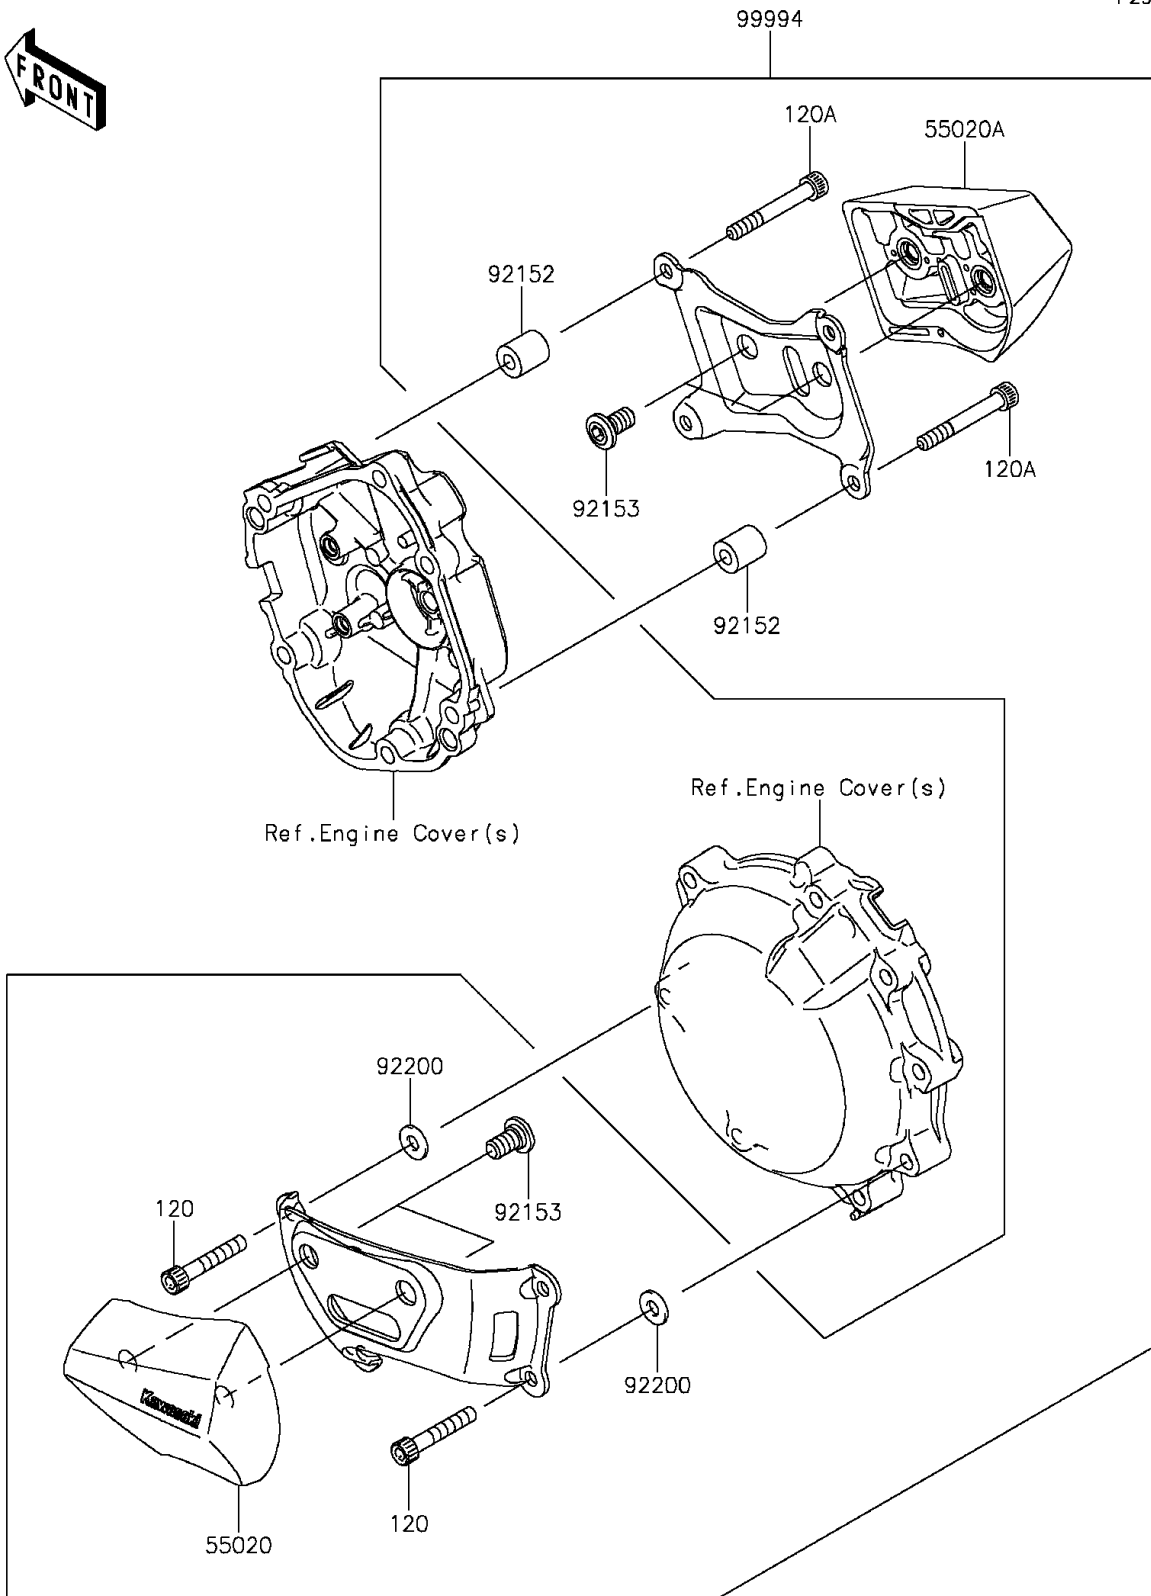

2015 NINJA® ZX™10R ABS PARTS DIAGRAM

Accessory(Engine Guard)

F2910A

2015 NINJA® ZX™10R ABS PARTS LIST

Accessory(Engine Guard)

ITEM NAME	PART NUMBER	QUANTITY
BOLT-SOCKET,6X35 (Ref # 120)	120CC0635	1
BOLT-SOCKET,6X45 (Ref # 120A)	120CC0645	1
GUARD,ENGINE,LH (Ref # 55020)	55020-0595	1
GUARD,ENGINE,RH (Ref # 55020A)	55020-0596	1
COLLAR,6.5X14X16 (Ref # 92152)	92152-0940	1
BOLT,SOCKET,8X15 (Ref # 92153)	92153-1810	1
WASHER,6.5X14.5X1.5 (Ref # 92200)	92200-3775	1
KIT-ACCESSORY,ENGINE GUARD (Ref # 99994)	99994-0210	1