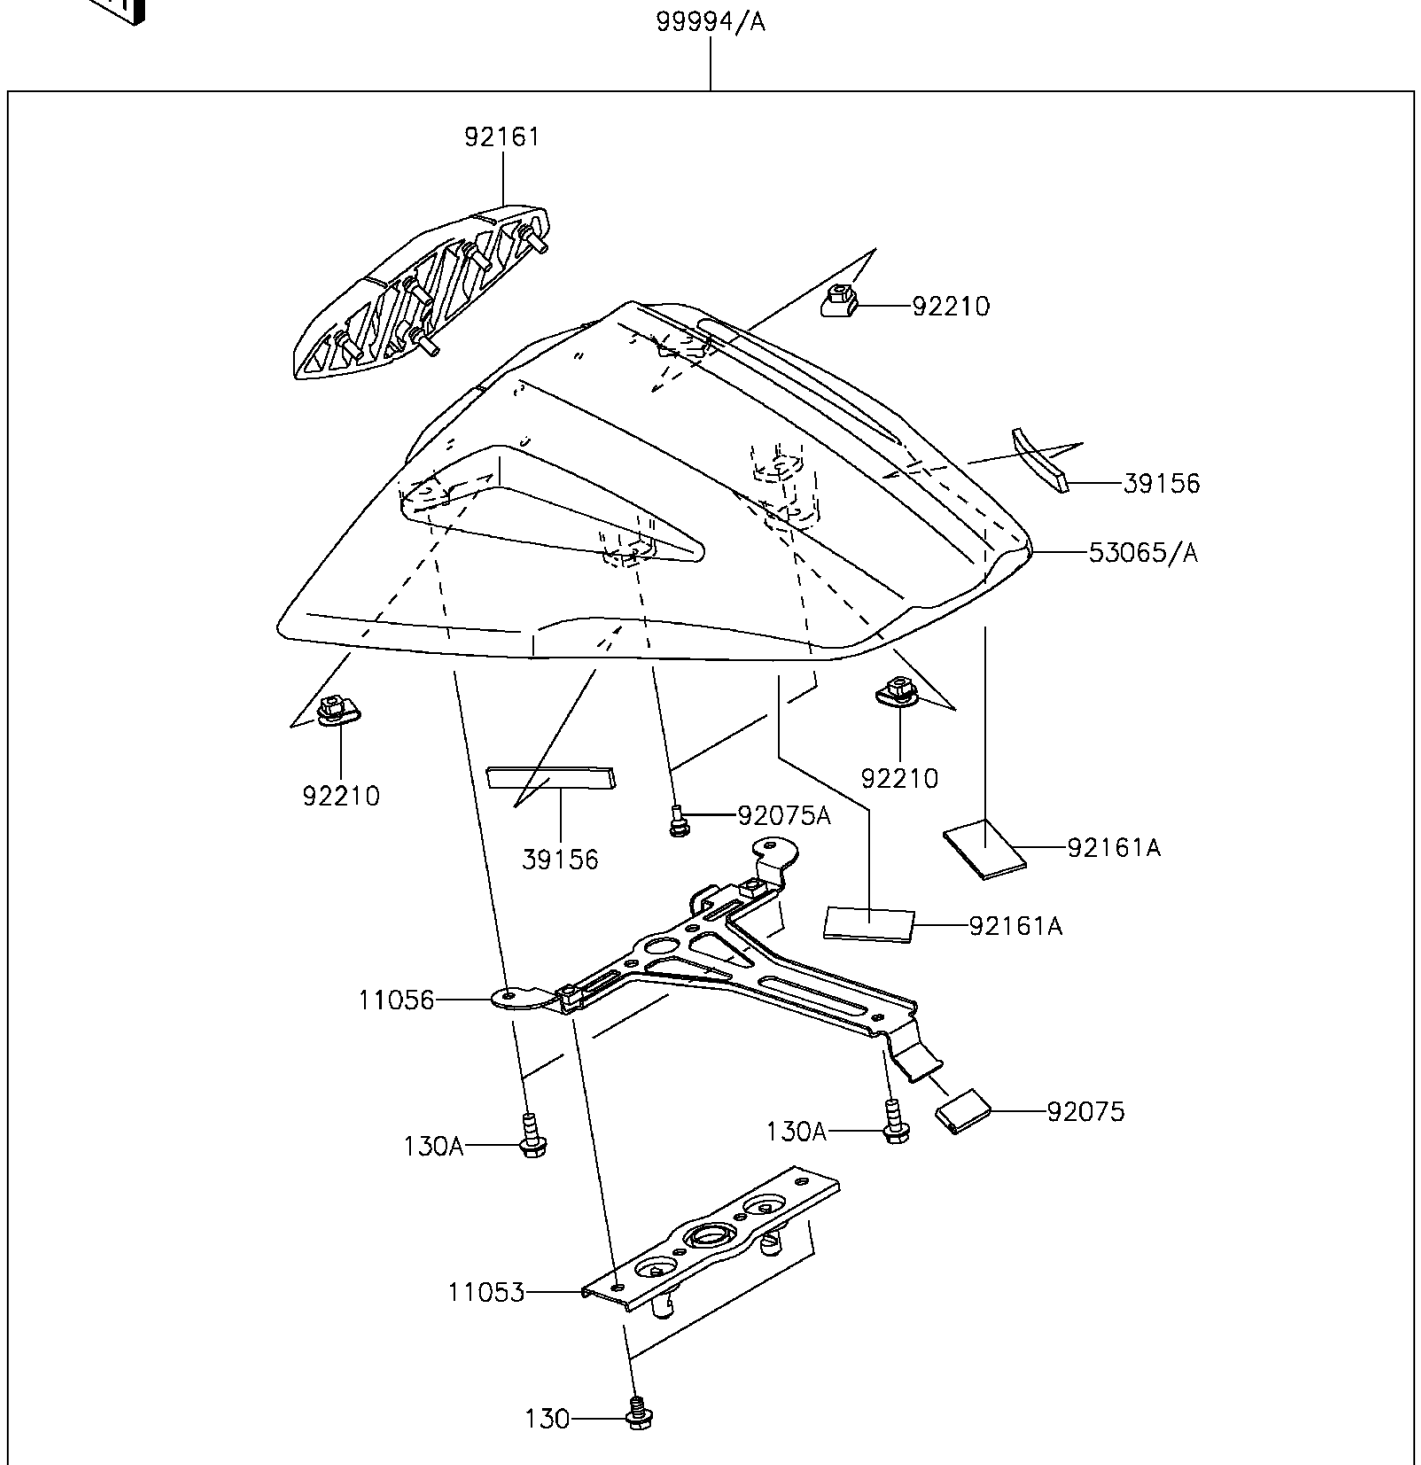

## 2015 NINJA® ZX™10R ABS PARTS DIAGRAM

Accessory(Single Seat Cover)

F2910

## 2015 NINJA® ZX™10R ABS PARTS LIST

Accessory(Single Seat Cover)

ITEM NAME	PART NUMBER	QUANTITY
BOLT-FLANGED,6X10 (Ref # 130)	130BA0610	1
BOLT-FLANGED,6X16 (Ref # 130A)	130BA0616	1
BRACKET,SEAT LOCK STRIKER (Ref # 11053)	11053-0386	1
BRACKET,SEAT COVER (Ref # 11056)	11056-0240	1
PAD,10X70X4 (Ref # 39156)	39156-0735	1
COVER SEAT,M.M.C.GRAY (Ref # 53065)	53065-0020-51B	1
DAMPER (Ref # 92075)	92075-1446	1
DAMPER (Ref # 92075A)	92075-1808	1
DAMPER (Ref # 92161)	92161-0921	1
DAMPER,45X25X2 (Ref # 92161A)	92161-1381	1
NUT,6MM (Ref # 92210)	92210-0277	1
KIT,SINGLE SEAT COVER,GRAY (Ref # 99994)	99994-0320-51B	1