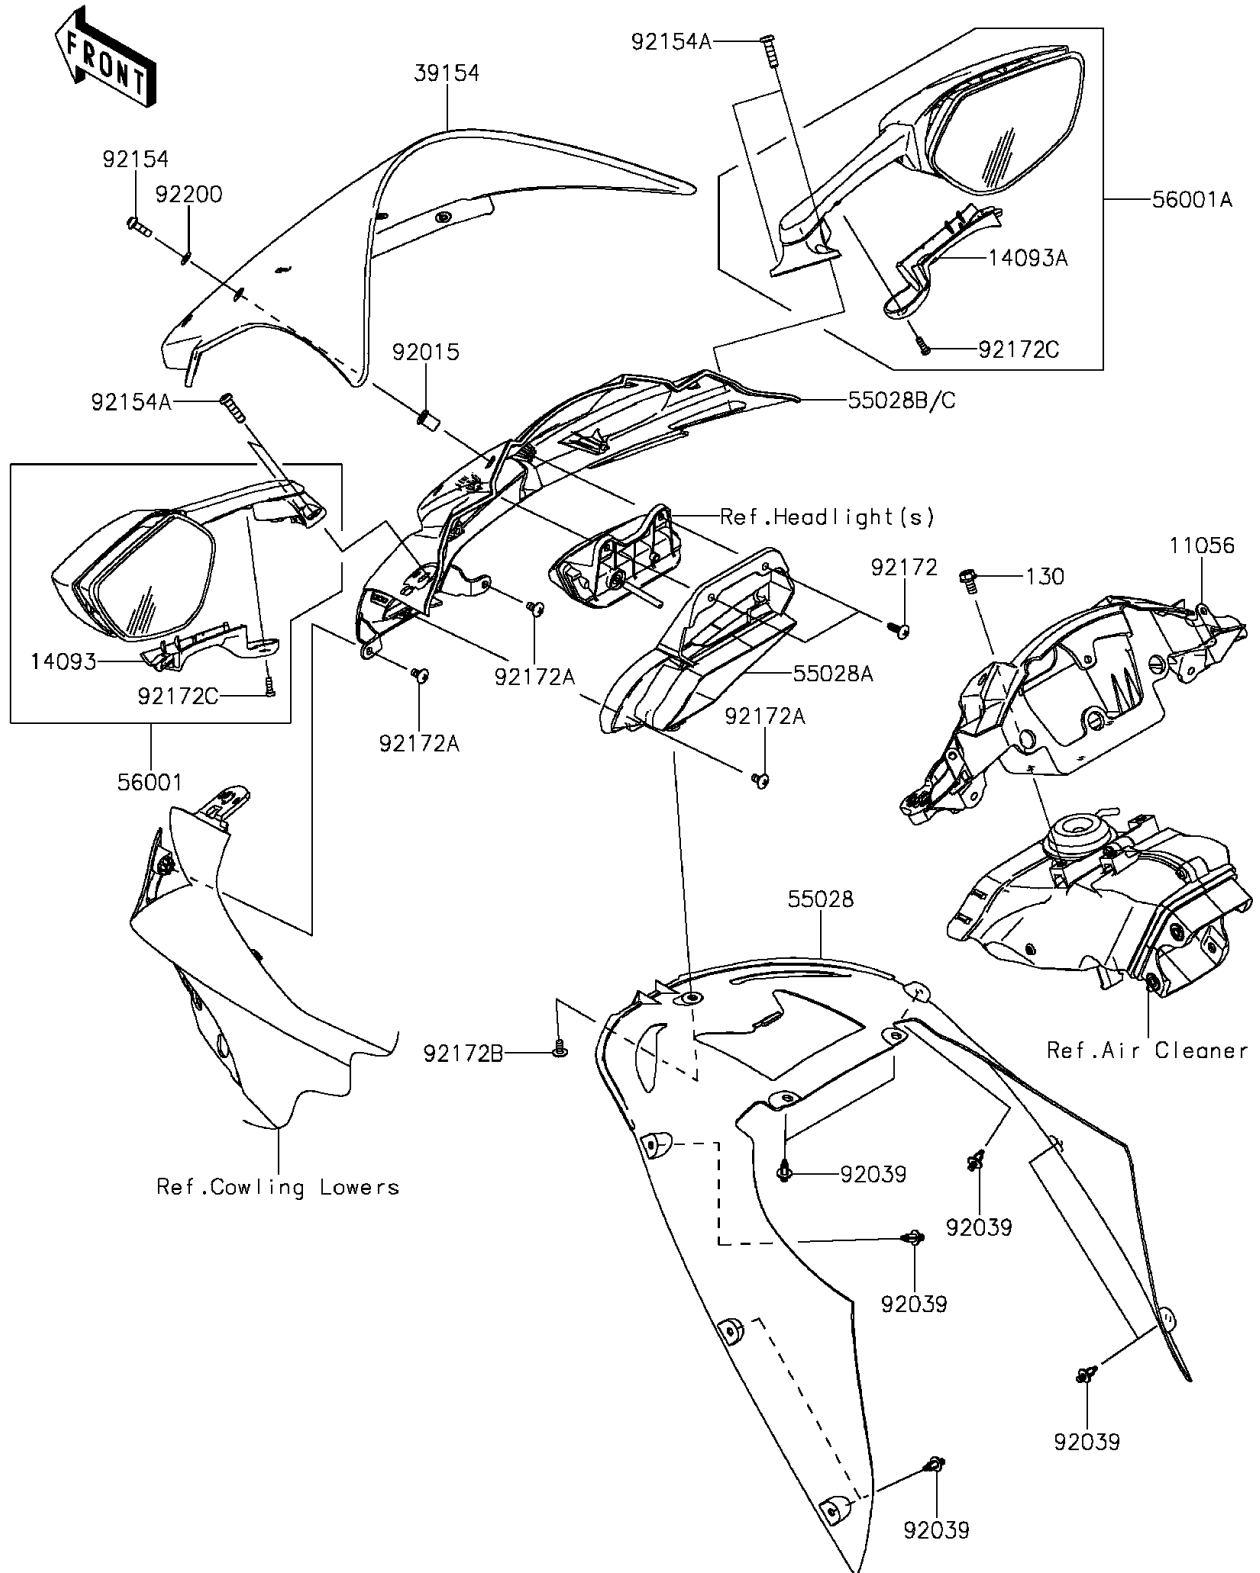

2015 NINJA® ZX™10R ABS PARTS DIAGRAM

Cowling

F2871

2015 NINJA® ZX™10R ABS PARTS LIST

Cowling

ITEM NAME	PART NUMBER	QUANTITY
BOLT-FLANGED,6X12 (Ref # 130)	130BA0612	1
BRACKET,METER (Ref # 11056)	11056-0175	1
COVER,MIRROR,LH (Ref # 14093)	14093-0028	1
COVER,MIRROR,RH (Ref # 14093A)	14093-0029	1
WINDSHIELD (Ref # 39154)	39154-0051	1
COWLING,FR,CNT (Ref # 55028)	55028-0335	1
COWLING,RAM AIR (Ref # 55028A)	55028-0356	1
COWLING,UPP,M.M.C.GRAY (Ref # 55028B)	55028-0458-51B	1
MIRROR-ASSY,LH (Ref # 56001)	56001-0288	1
MIRROR-ASSY,RH (Ref # 56001A)	56001-0289	1
NUT,WELL,5MM (Ref # 92015)	92015-1757	1
RIVET (Ref # 92039)	92039-0068	1
BOLT,SOCKET,5X16 (Ref # 92154)	92154-0209	1
BOLT,SOCKET,6X22 (Ref # 92154A)	92154-0402	1
SCREW,TAPPING,5X16 (Ref # 92172)	92172-0238	1
SCREW,TAPPING,5X10 (Ref # 92172A)	92172-0262	1
SCREW,TAPPING,5X10 (Ref # 92172B)	92172-0335	1
SCREW-PAN-CROS,4X10 (Ref # 92172C)	92172-0871	1
WASHER,NYLONE,5.3X11.5X0.5 (Ref # 92200)	92200-0006	1