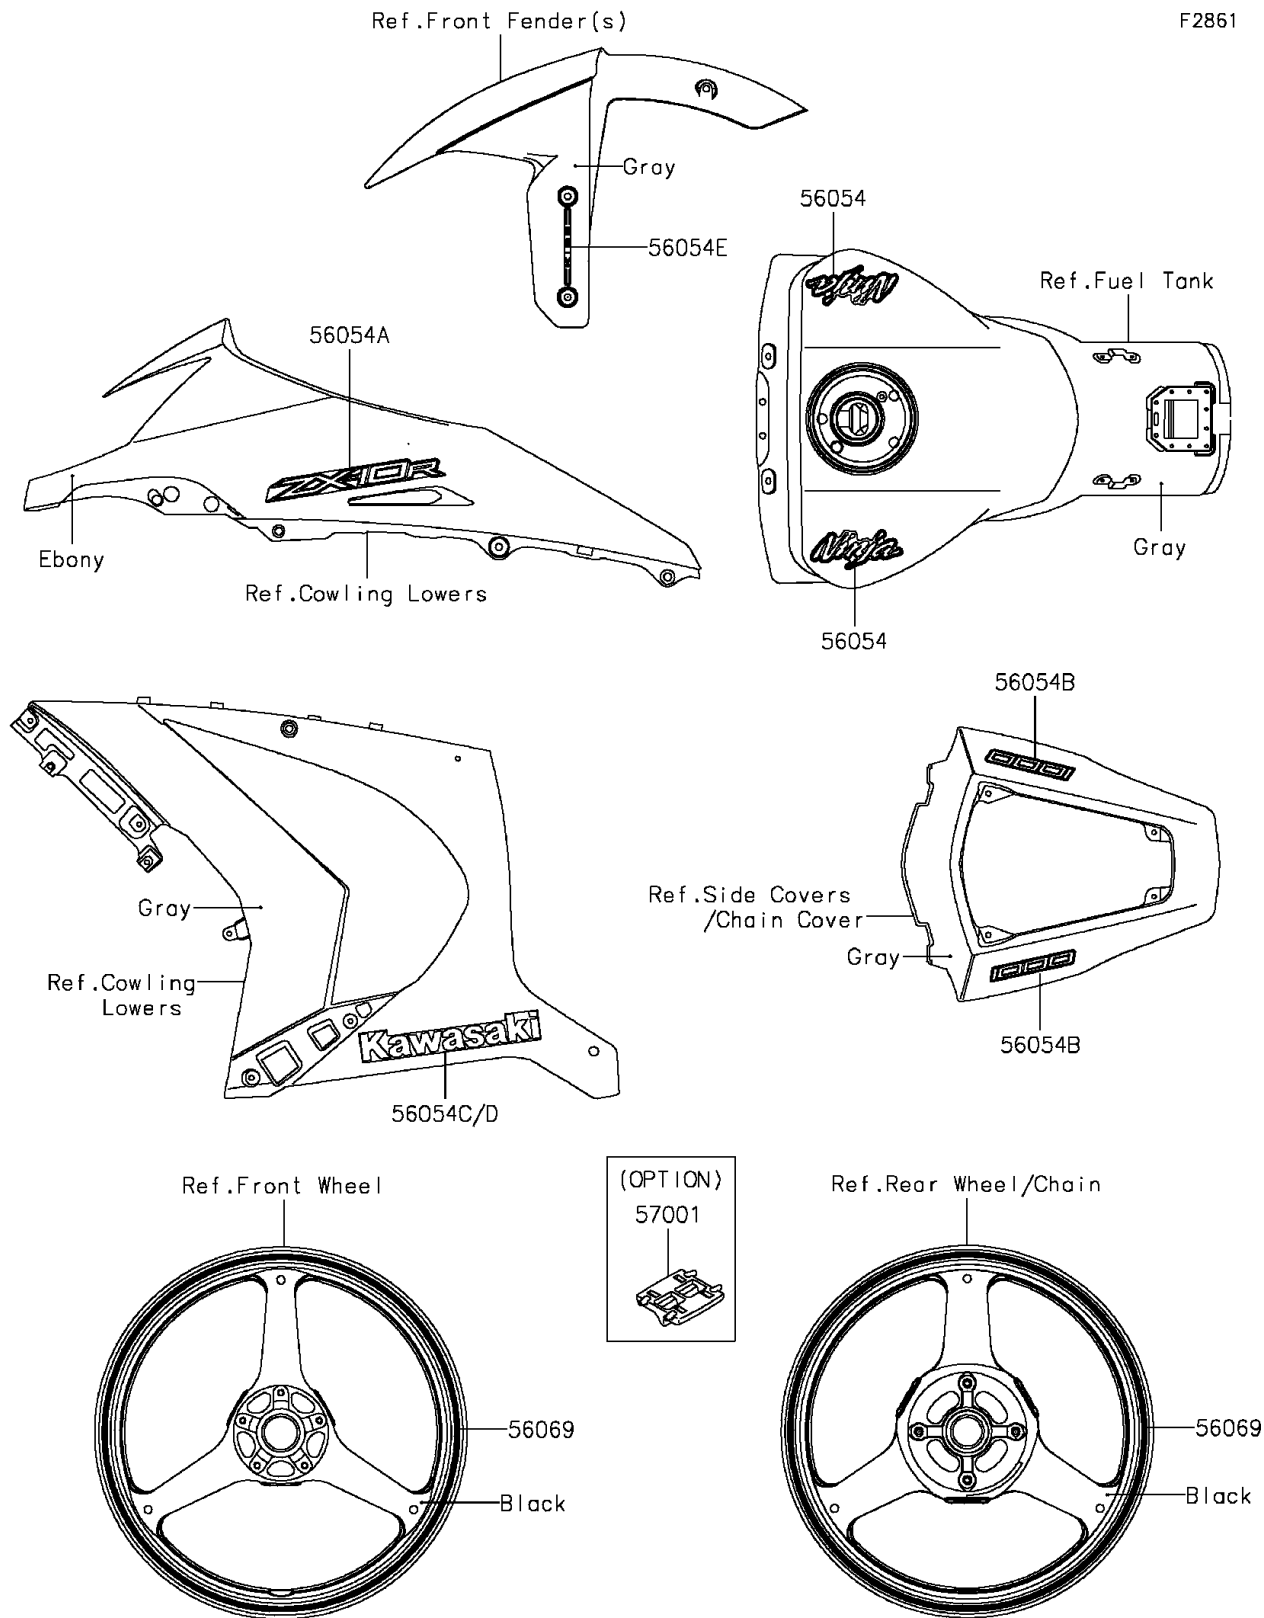

## 2015 NINJA® ZX™10R ABS PARTS DIAGRAM

Decals(Gray)(KFF)

F2861

## 2015 NINJA® ZX™10R ABS PARTS LIST

Decals(Gray)(KFF)

ITEM NAME	PART NUMBER	QUANTITY
MARK,FUEL TANK,NINJA (Ref # 56054)	56054-1652	1
MARK,SIDE COWL.,ZX-10R (Ref # 56054A)	56054-1653	1
MARK,TAIL COVER,1000 (Ref # 56054B)	56054-1654	1
MARK,LWR COWL.,LH,KAWASAKI (Ref # 56054C)	56054-1655	1
MARK,LWR COWL.,RH,KAWASAKI (Ref # 56054D)	56054-1656	1
MARK,FR FENDER,KIBS (Ref # 56054E)	56054-1659	1
PATTERN,WHEEL,GREEN,4X1353 (Ref # 56069)	56069-0103	1
RIM STRIPE APPLICATOR (Ref # 57001)	57001-1752	1