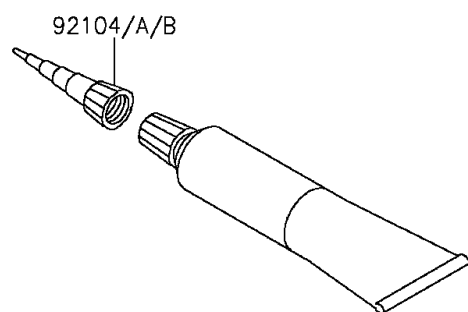

2015 NINJA® ZX™10R ABS PARTS DIAGRAM

Owner's Tools

56007

F2810

2015 NINJA® ZX™10R ABS PARTS LIST

Owner's Tools

| ITEM NAME | PART NUMBER | QUANTITY |
|--|-------------|----------|
| TOOL-KIT (Ref # 56007) | 56007-0094 | 1 |
| BAG,TOOL (Ref # 56008) | 56008-1075 | 1 |
| GASKET-LIQUID,TB1211F,CLEAR (Ref # 92104) | 92104-0004 | 1 |
| GASKET-LIQUID,TB1216B,BLACK (Ref # 92104A) | 92104-1064 | 1 |
| GASKET-LIQUID,TB1207B,BLACK (Ref # 92104B) | 92104-2068 | 1 |
| GRIP-SCREW DRIVER (Ref # 92106) | 92106-1001 | 1 |
| TOOL-DRIVER,#2PHILLIPS&SLOT (Ref # 92107) | 92107-1051 | 1 |
| TOOL-WRENCH,ALLEN,5MM (Ref # 92110) | 92110-1015 | 1 |
| TOOL-WRENCH,OPEN END,10X12 (Ref # 92110A) | 92110-1152 | 1 |
| TOOL-WRENCH,BOX END,32MM (Ref # 92110B) | 92110-1161 | 1 |
| TOOL-WRENCH,ALLEN,4MM (Ref # 92110C) | 92110-3703 | 1 |
| TOOL-BAR,BOX END WRENCH (Ref # 92111) | 92111-1051 | 1 |
| TOOL-PLIERS (Ref # 92112) | 92112-1001 | 1 |