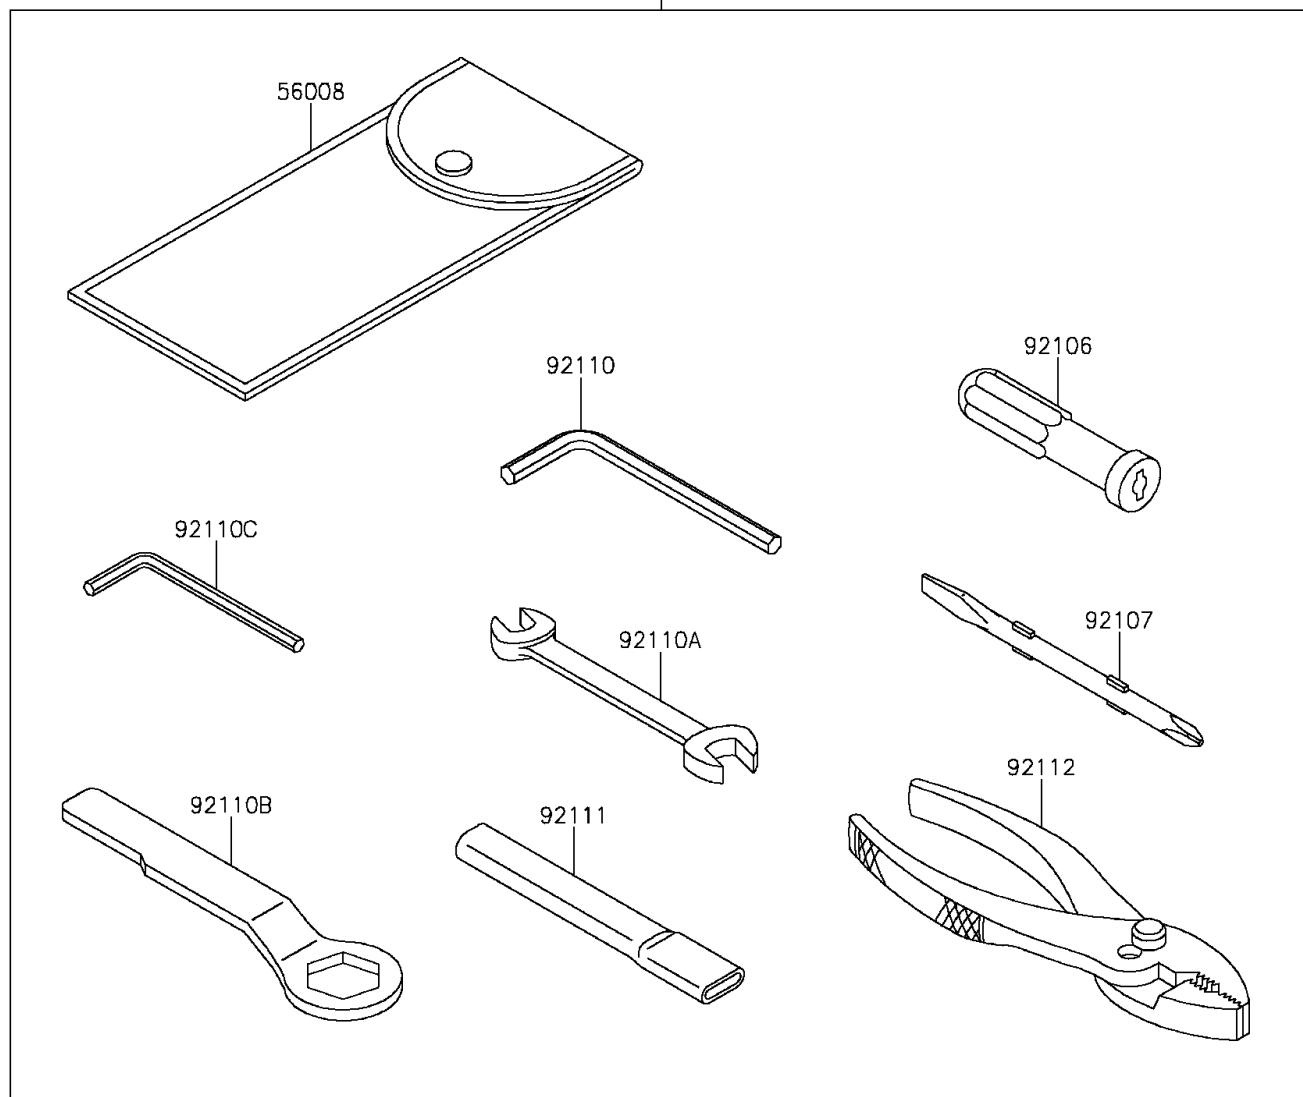

2015 NINJA® ZX™10R ABS PARTS DIAGRAM

Owner's Tools

56007

F2810

2015 NINJA® ZX™10R ABS PARTS LIST

Owner's Tools

| ITEM NAME | PART NUMBER | QUANTITY |
|--|-------------|----------|
| TOOL-KIT (Ref # 56007) | 56007-0094 | 1 |
| BAG,TOOL (Ref # 56008) | 56008-1075 | 1 |
| GASKET-LIQUID,TB1211F,CLEAR (Ref # 92104) | 92104-0004 | 1 |
| GASKET-LIQUID,TB1216B,BLACK (Ref # 92104A) | 92104-1064 | 1 |
| GASKET-LIQUID,TB1207B,BLACK (Ref # 92104B) | 92104-2068 | 1 |
| GRIP-SCREW DRIVER (Ref # 92106) | 92106-1001 | 1 |
| TOOL-DRIVER,#2PHILLIPS&SLOT (Ref # 92107) | 92107-1051 | 1 |
| TOOL-WRENCH,ALLEN,5MM (Ref # 92110) | 92110-1015 | 1 |
| TOOL-WRENCH,OPEN END,10X12 (Ref # 92110A) | 92110-1152 | 1 |
| TOOL-WRENCH,BOX END,32MM (Ref # 92110B) | 92110-1161 | 1 |
| TOOL-WRENCH,ALLEN,4MM (Ref # 92110C) | 92110-3703 | 1 |
| TOOL-BAR,BOX END WRENCH (Ref # 92111) | 92111-1051 | 1 |
| TOOL-PLIERS (Ref # 92112) | 92112-1001 | 1 |