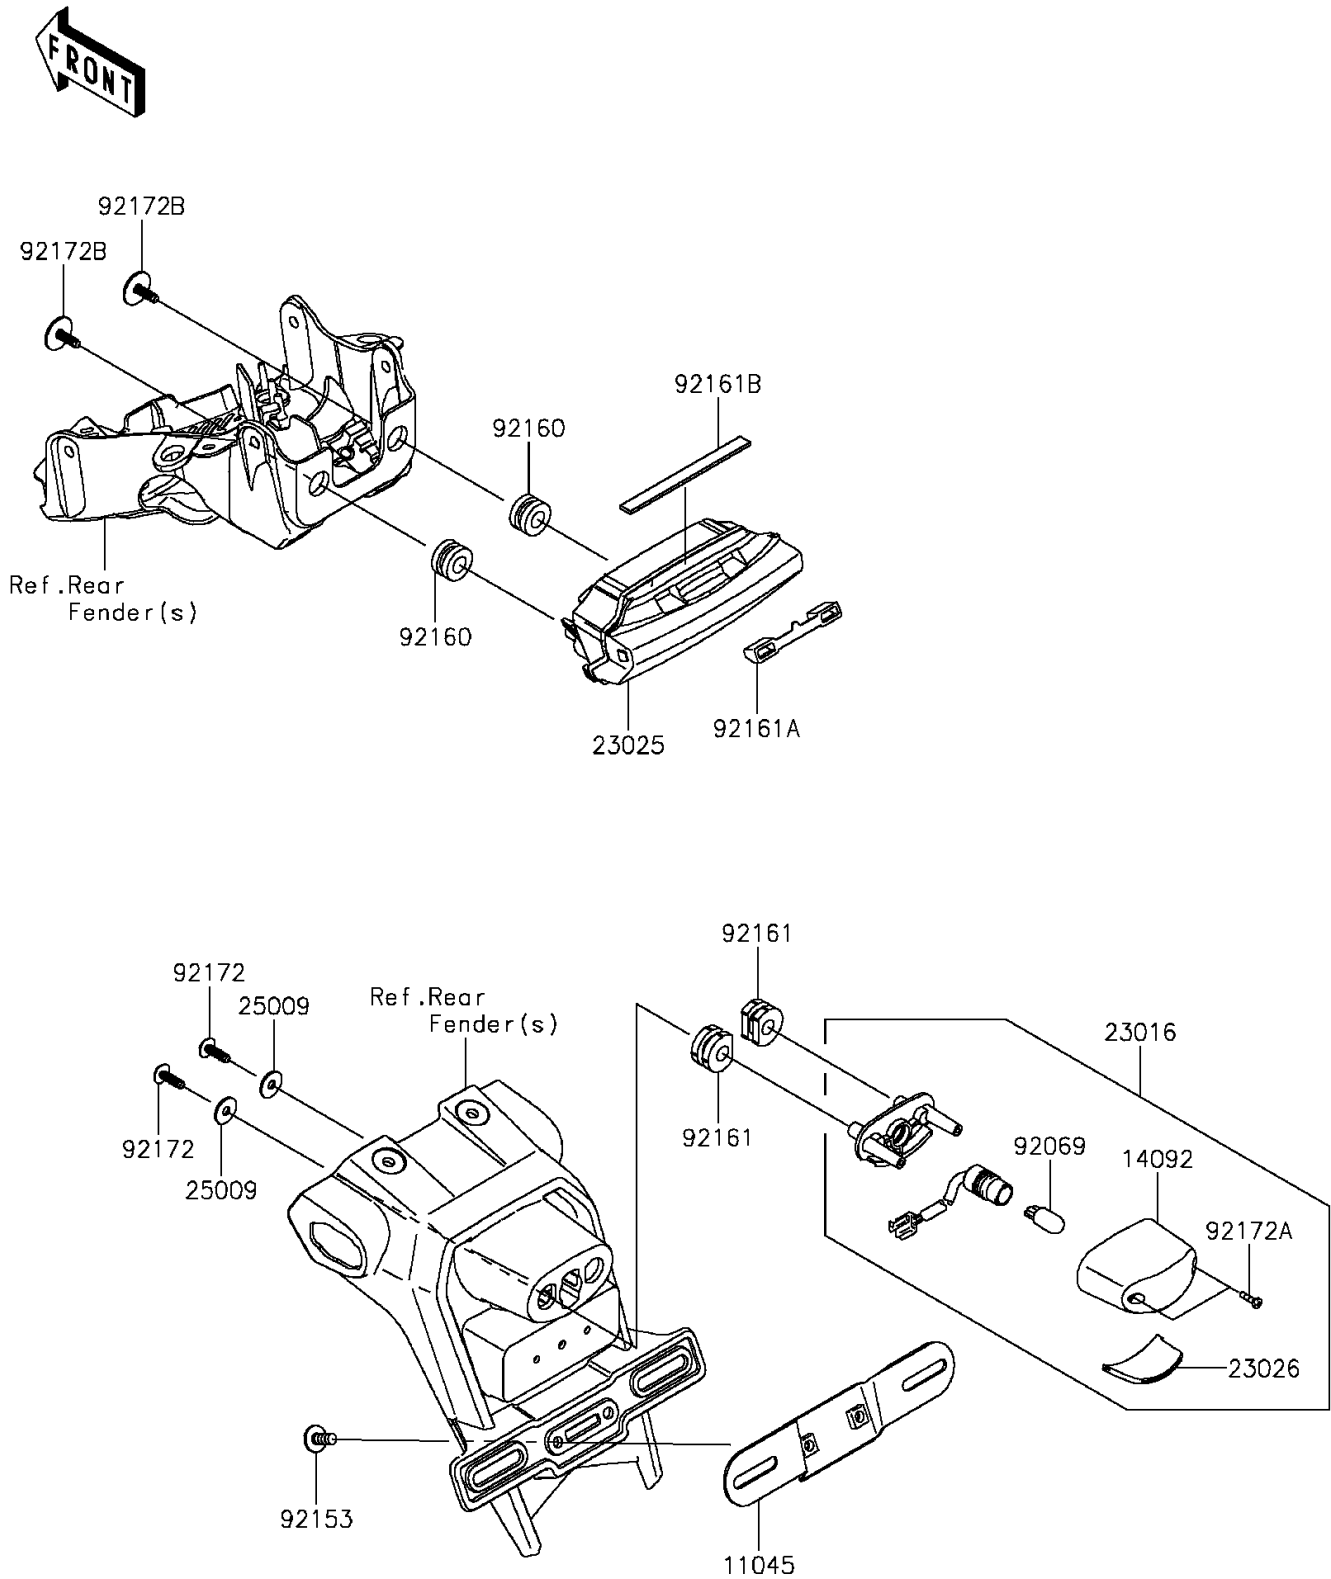

## 2015 NINJA® ZX™10R ABS PARTS DIAGRAM

Taillight(s)

F2720

## 2015 NINJA® ZX™10R ABS PARTS LIST

Taillight(s)

ITEM NAME	PART NUMBER	QUANTITY
BRACKET,LICENSE (Ref # 11045)	11045-1387	1
COVER,LICENSE LAMP (Ref # 14092)	14092-0001	1
LAMP-ASSY,LICENSE (Ref # 23016)	23016-0552	1
LAMP-TAIL,LED (Ref # 23025)	23025-0069	1
LENS,LICENSE LAMP (Ref # 23026)	23026-0015	1
WASHER,5.2X16X1.2 (Ref # 25009)	25009-004	1
BULB,12V 5W (Ref # 92069)	92069-1016	1
BOLT,SOCKET,6X14 (Ref # 92153)	92153-1446	1
DAMPER (Ref # 92160)	92160-1167	1
DAMPER (Ref # 92161)	92161-0776	1
DAMPER,TAIL LAMP (Ref # 92161A)	92161-0885	1
DAMPER,8X95X2 (Ref # 92161B)	92161-0962	1
SCREW,TAPPING,5X16 (Ref # 92172)	92172-0238	1
SCREW,TAPPING,2.9X13 (Ref # 92172A)	92172-0343	1
SCREW,TAPTITE,5X16 (Ref # 92172B)	92172-0481	1