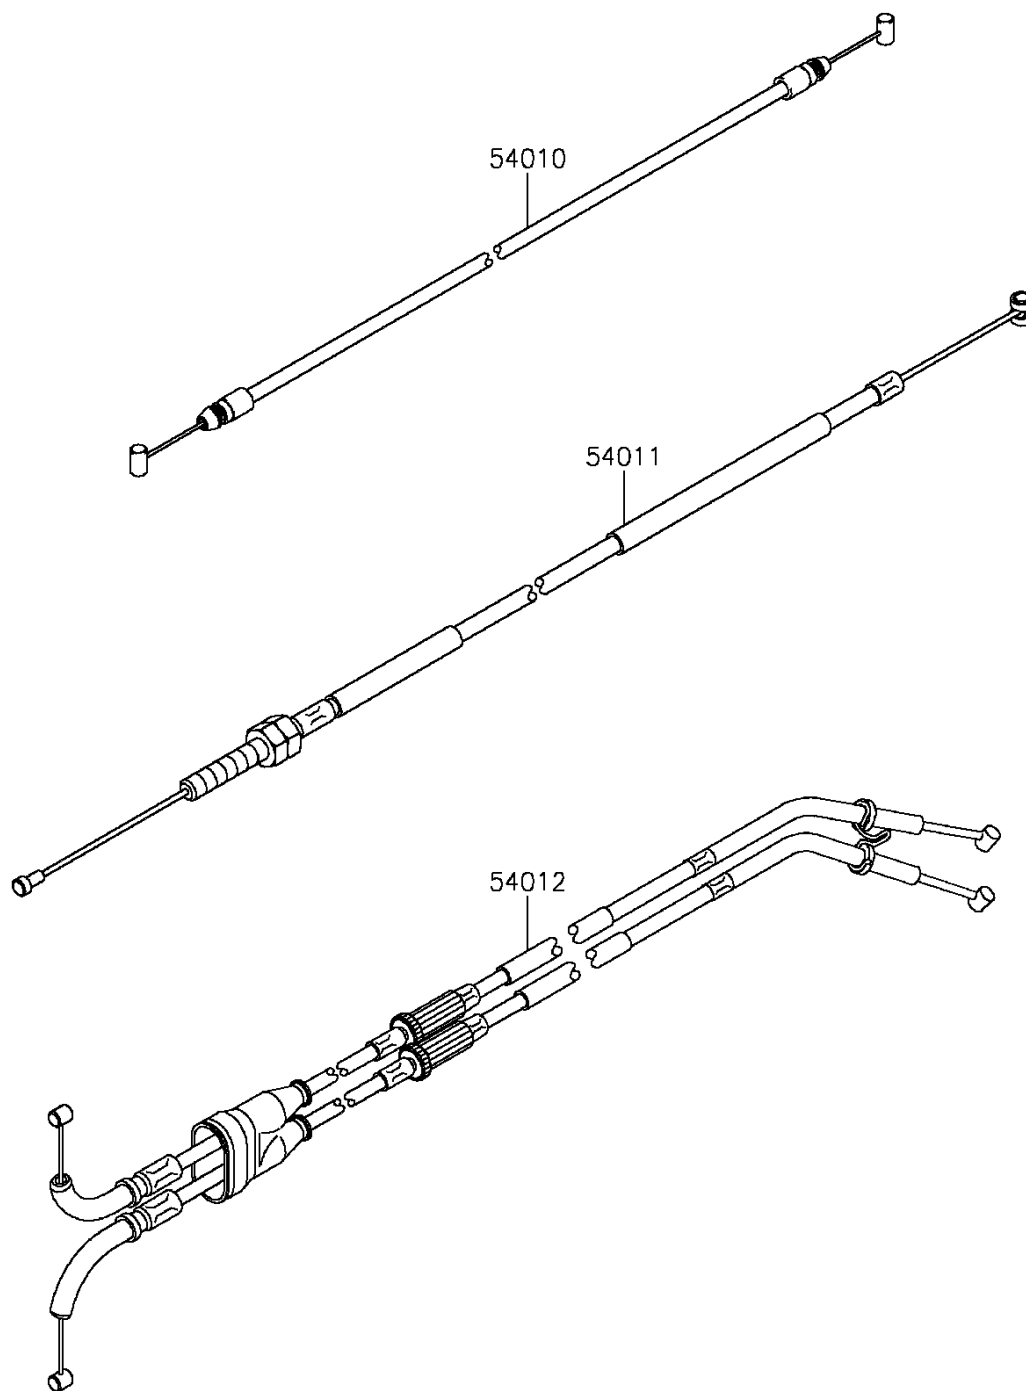

2015 NINJA® ZX™10R ABS PARTS DIAGRAM

Cables

F2540

2015 NINJA® ZX™10R ABS PARTS LIST

Cables

ITEM NAME	PART NUMBER	QUANTITY
CABLE,SEAT LOCK (Ref # 54010)	54010-0029	1
CABLE-CLUTCH (Ref # 54011)	54011-0106	1
CABLE-THROTTLE (Ref # 54012)	54012-0299	1