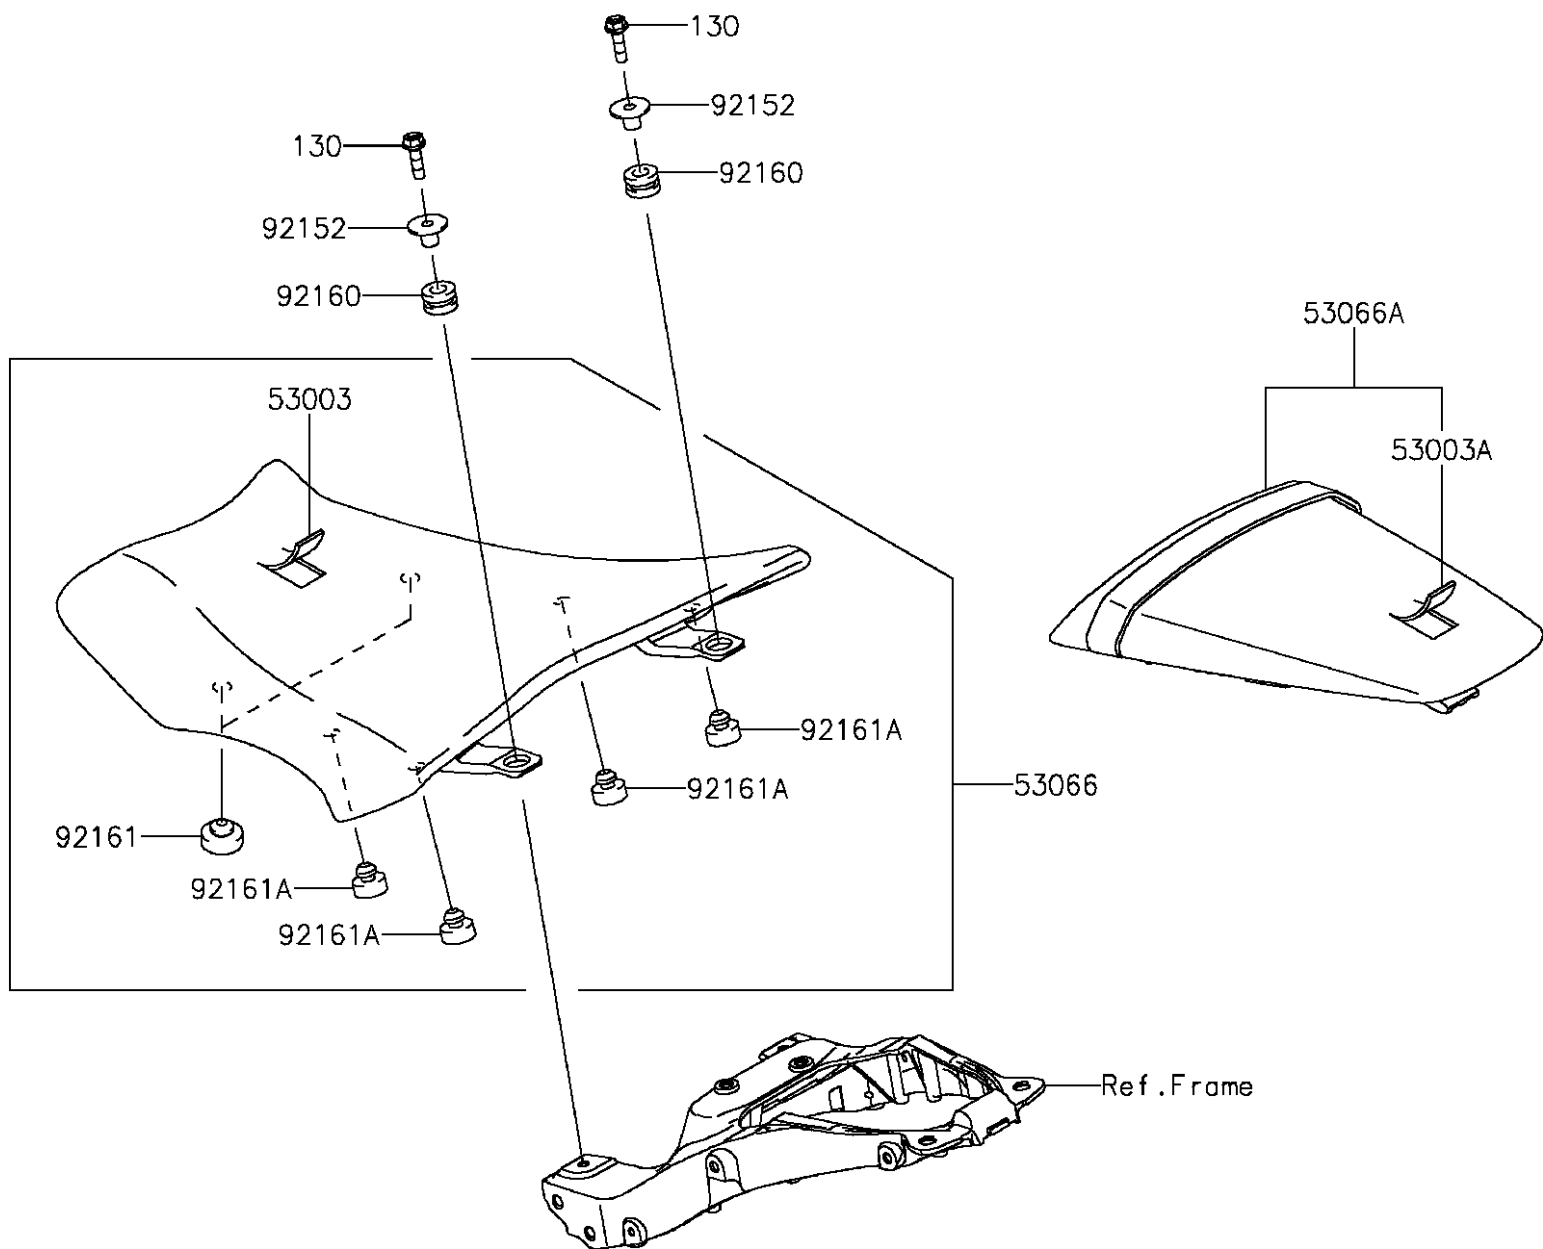

## 2015 NINJA® ZX™10R ABS PARTS DIAGRAM

Seat

F2510

## 2015 NINJA® ZX™10R ABS PARTS LIST

Seat

ITEM NAME	PART NUMBER	QUANTITY
BOLT-FLANGED,6X22 (Ref # 130)	130BA0622	1
LEATHER,FR SEAT,BLACK (Ref # 53003)	53003-0209-MA	1
LEATHER,RR SEAT,BLACK (Ref # 53003A)	53003-0210-MA	1
SEAT-ASSY,FR,BLACK (Ref # 53066)	53066-0280-MA	1
SEAT,RR,LEATHER BLK+BAND BLK (Ref # 53066A)	53066-0281-12Y	1
COLLAR (Ref # 92152)	92152-0365	1
DAMPER (Ref # 92160)	92160-1167	1
DAMPER,SEAT (Ref # 92161)	92161-0095	1
DAMPER (Ref # 92161A)	92161-0223	1