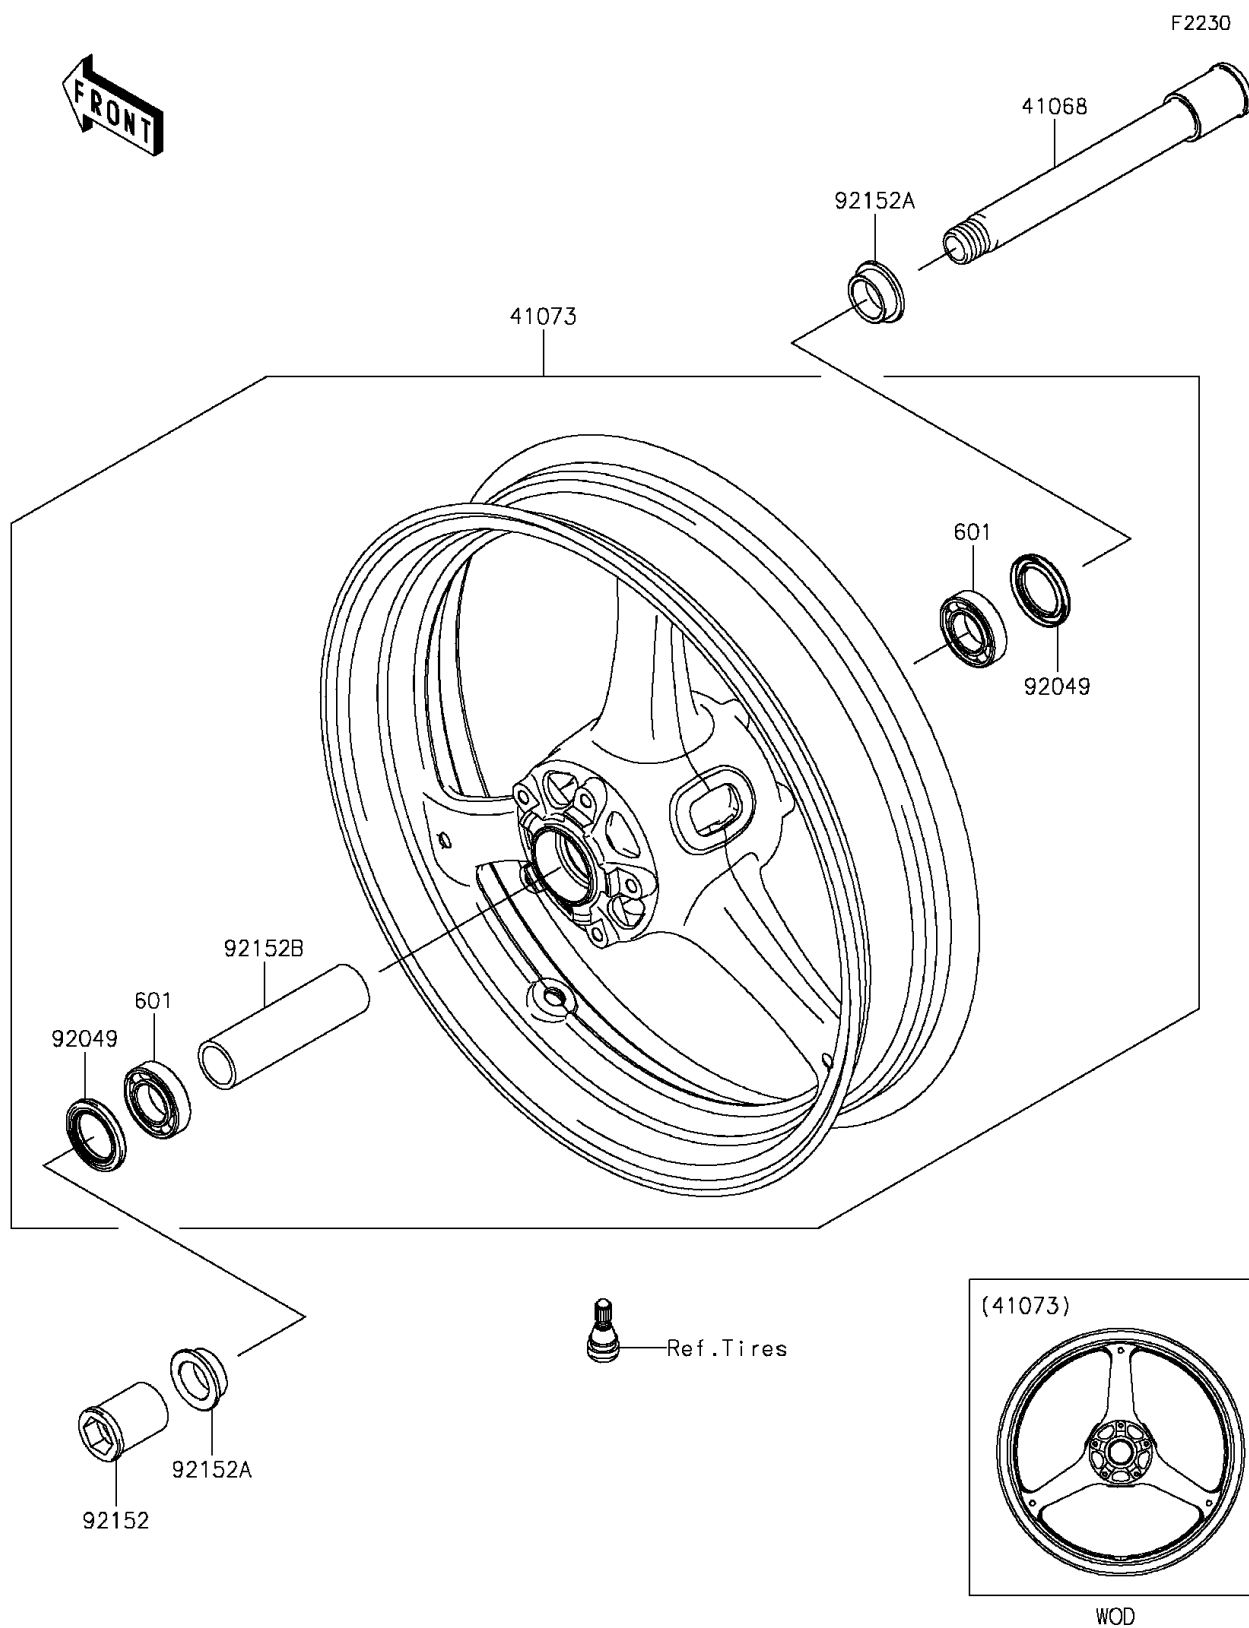

2015 NINJA® ZX™10R ABS PARTS DIAGRAM

Front Wheel

2015 NINJA® ZX™10R ABS PARTS LIST

Front Wheel

ITEM NAME	PART NUMBER	QUANTITY
BEARING-BALL,#6005UU (Ref # 601)	601B6005UU	1
AXLE,FR (Ref # 41068)	41068-0049	1
WHEEL-ASSY,FR,G.BLACK (Ref # 41073)	41073-0180-18F	1
SEAL-OIL,BJN-C2 32X47X5 (Ref # 92049)	92049-0050	1
COLLAR,FR AXLE,LH,L=44.5 (Ref # 92152)	92152-0240	1
COLLAR,25X32X13 (Ref # 92152A)	92152-0289	1
COLLAR,FR HUB,L=115 (Ref # 92152B)	92152-0616	1