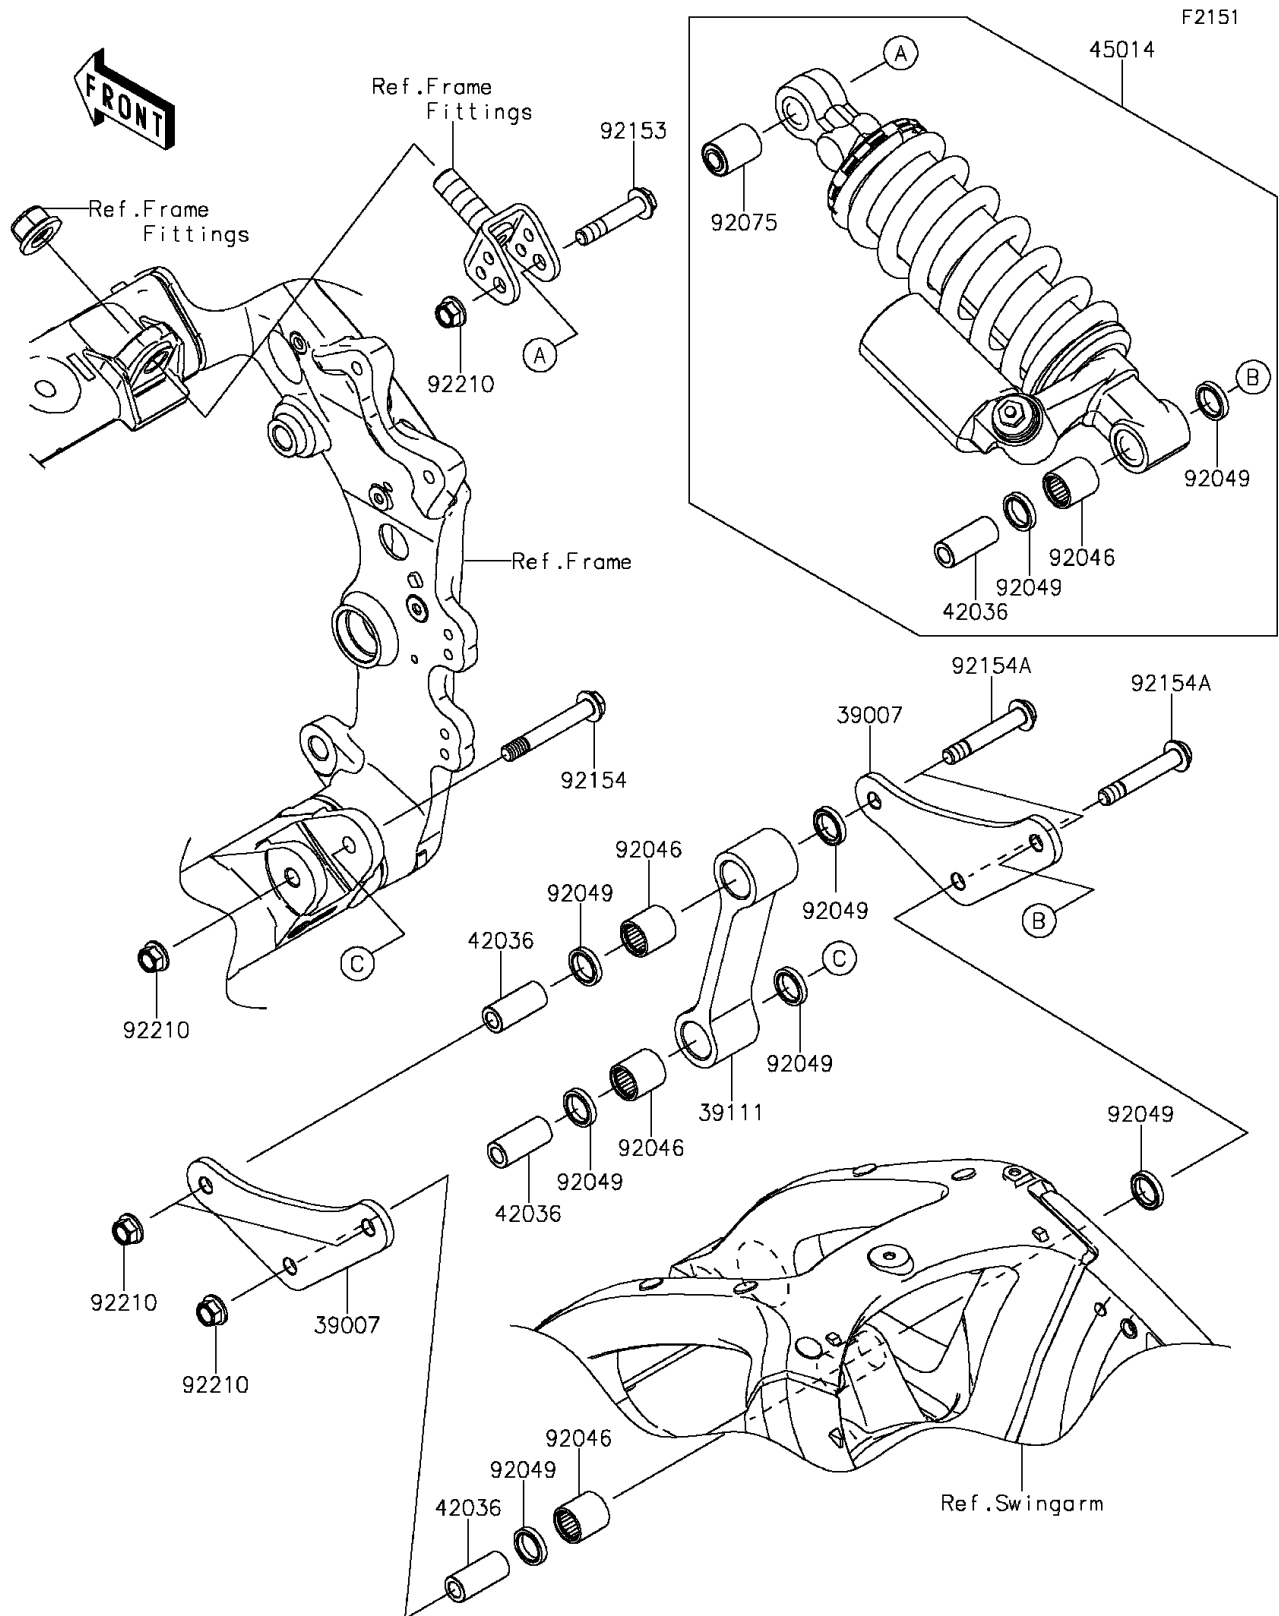

2015 NINJA® ZX™10R ABS PARTS DIAGRAM

Suspension/Shock Absorber

2015 NINJA® ZX™10R ABS PARTS LIST

Suspension/Shock Absorber

ITEM NAME	PART NUMBER	QUANTITY
ARM-SUSP,HORIZONTAL BACK-LINK (Ref # 39007)	39007-0167	1
ROD-TIE,SUSPENSION (Ref # 39111)	39111-0079	1
SLEEVE,10.1X17X39 (Ref # 42036)	42036-0075	1
SHOCKABSORBER,SPG GRN+BODY BLK (Ref # 45014)	45014-0311-37X	1
BEARING-NEEDLE,SFYZM172425 (Ref # 92046)	92046-1273	1
SEAL-OIL,SD0 17 24 5 NS (Ref # 92049)	92049-0158	1
DAMPER,SHOCKABSORBER (Ref # 92075)	92075-1426	1
BOLT,FLANGED,10X51 (Ref # 92153)	92153-1545	1
BOLT,FLANGED,10X71 (Ref # 92154)	92154-0384	1
BOLT,FLANGED,10X63 (Ref # 92154A)	92154-0398	1
NUT,LOCK,FLANGED,10MM (Ref # 92210)	92210-1139	1