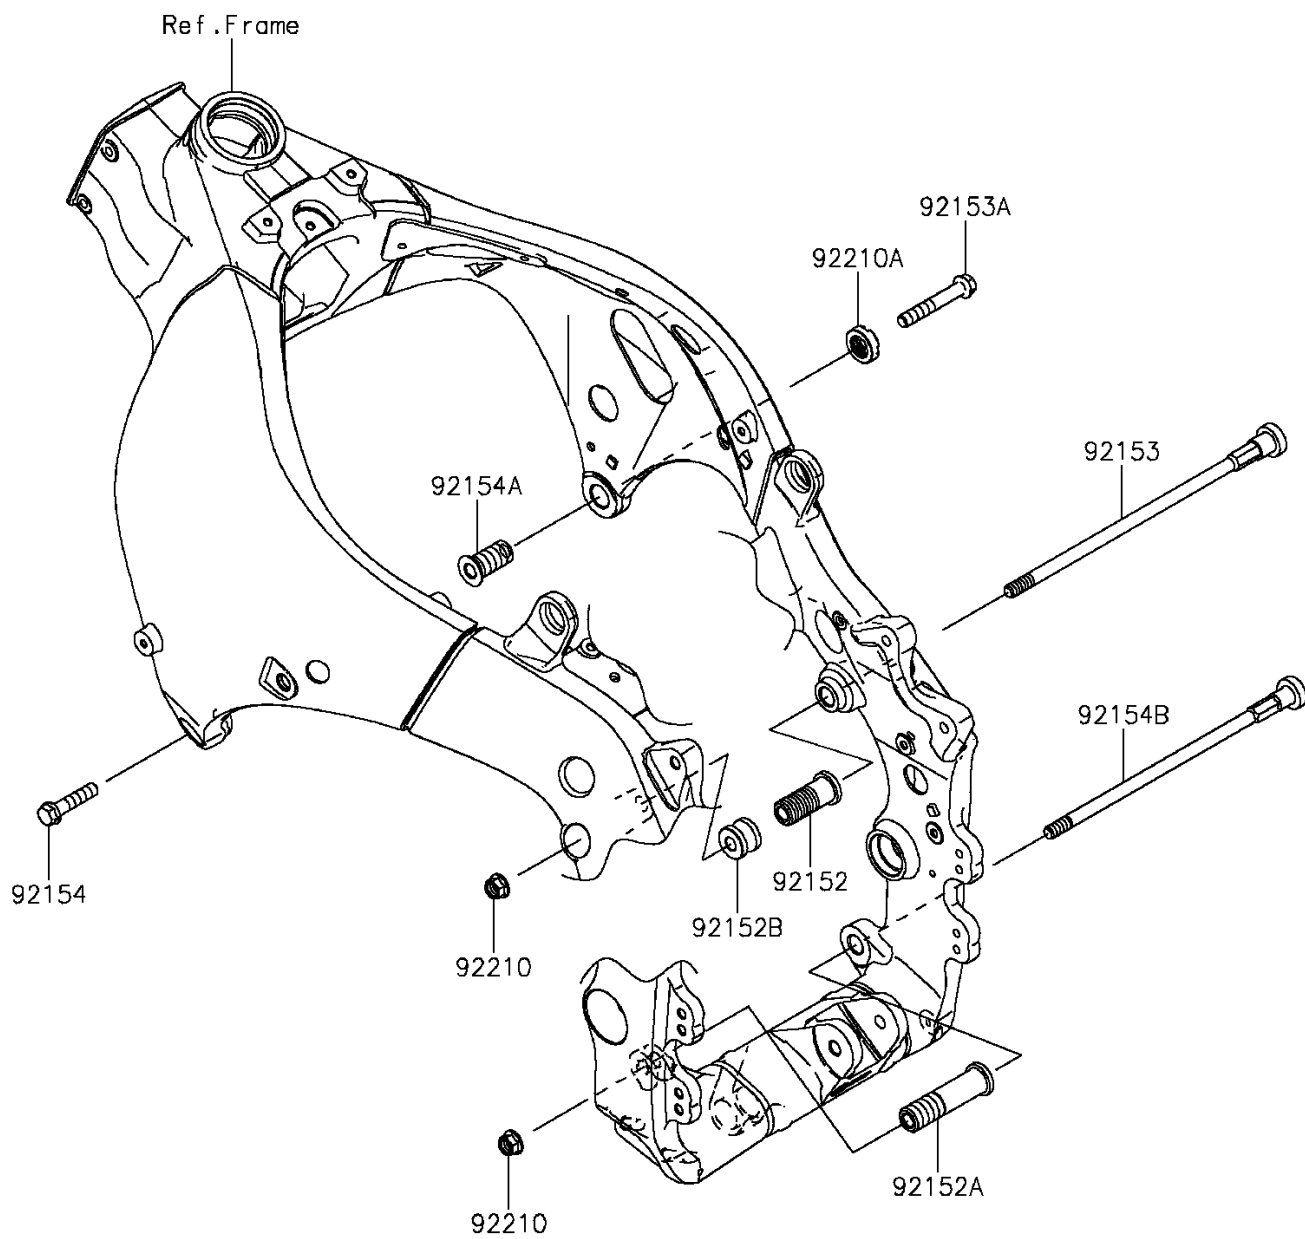

2015 NINJA® ZX™10R ABS PARTS DIAGRAM

Engine Mount

F2122

2015 NINJA® ZX™10R ABS PARTS LIST

Engine Mount

ITEM NAME	PART NUMBER	QUANTITY
COLLAR,ENGINE MOUNT (Ref # 92152)	92152-0076	1
COLLAR,10.5X20X80 (Ref # 92152A)	92152-0860	1
COLLAR (Ref # 92152B)	92152-0984	1
BOLT,SOCKET,10X279 (Ref # 92153)	92153-1329	1
BOLT,FLANGED,10X65 (Ref # 92153A)	92153-1931	1
BOLT,FLANGED,10X40 (Ref # 92154)	92154-0094	1
BOLT,ENGINE MOUNT,18MM (Ref # 92154A)	92154-0249	1
BOLT,SOCKET,10X260 (Ref # 92154B)	92154-0386	1
NUT,LOCK,FLANGED,10MM (Ref # 92210)	92210-1139	1
NUT,CASTLE,18MM (Ref # 92210A)	92210-1390	1