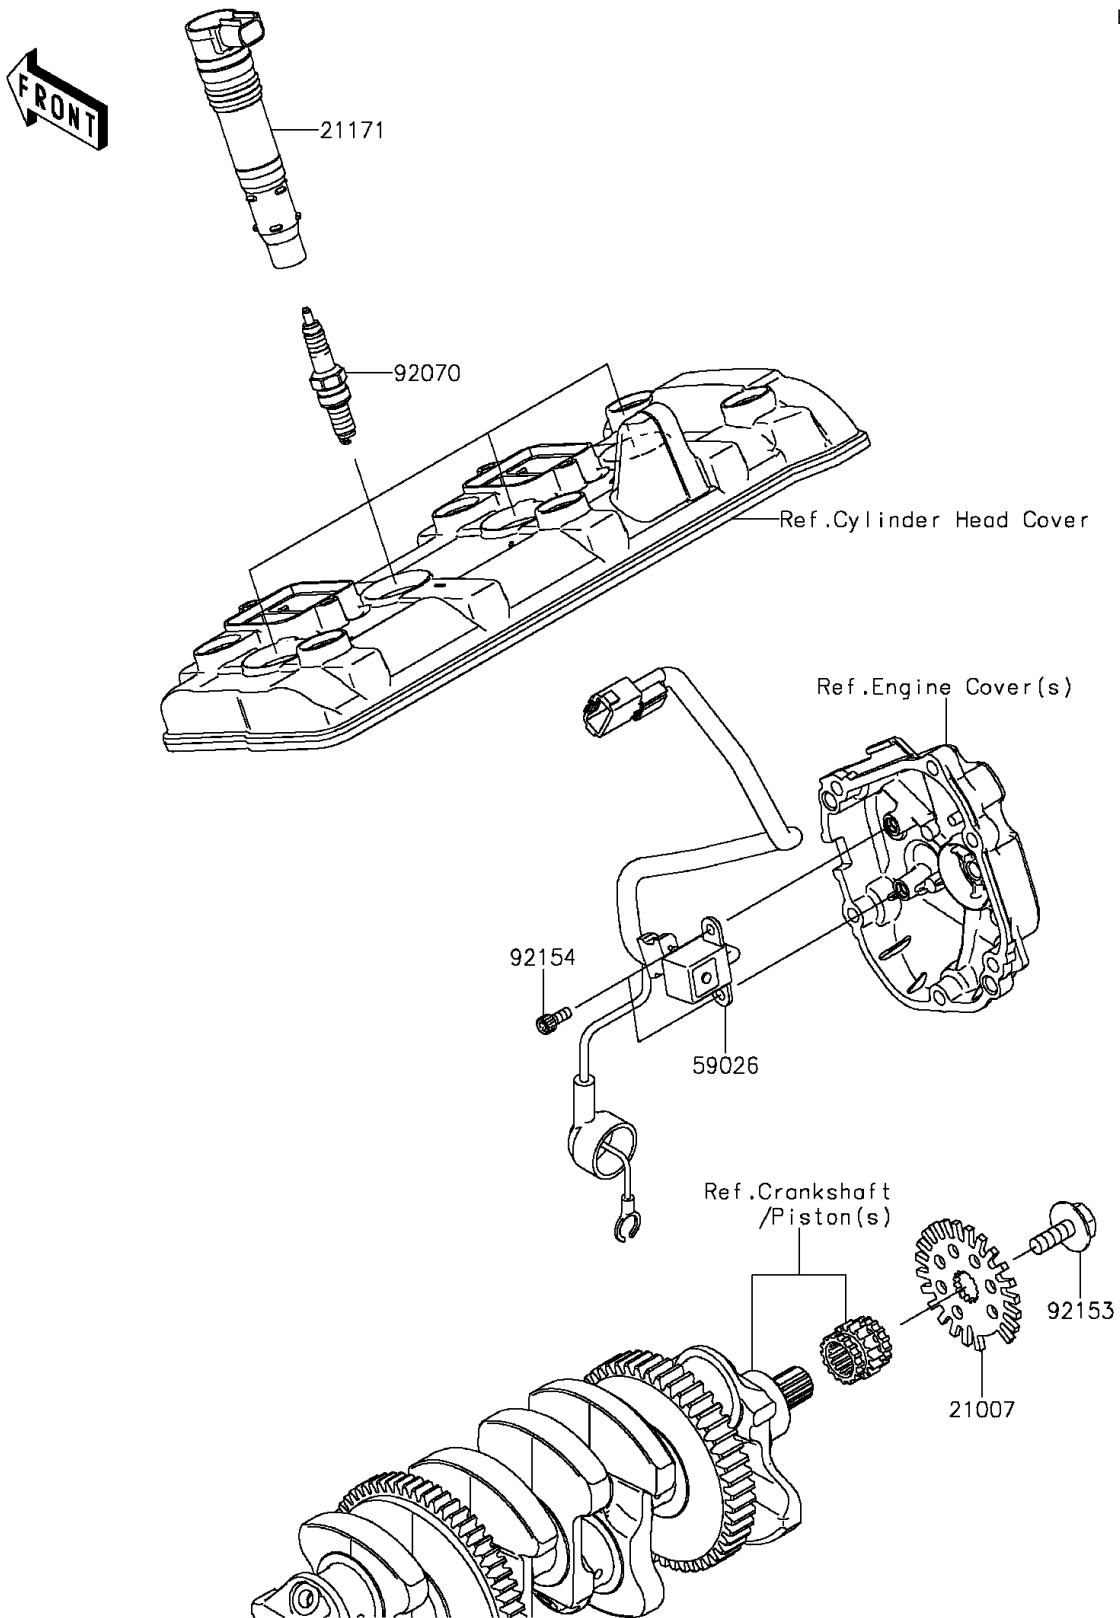

2015 NINJA® ZX™10R ABS PARTS DIAGRAM

Ignition System

E1830

2015 NINJA® ZX™10R ABS PARTS LIST

Ignition System

ITEM NAME	PART NUMBER	QUANTITY
ROTOR,PULSING (Ref # 21007)	21007-0019	1
COIL-ASSY-IGNITION (Ref # 21171)	21171-0029	1
COIL-PULSING (Ref # 59026)	59026-0035	1
PLUG-SPARK,CR9EIA(NGK) (Ref # 92070)	92070-0014	1
BOLT,FLANGED,8X23 (Ref # 92153)	92153-0549	1
BOLT,SOCKET,5X12 (Ref # 92154)	92154-0503	1