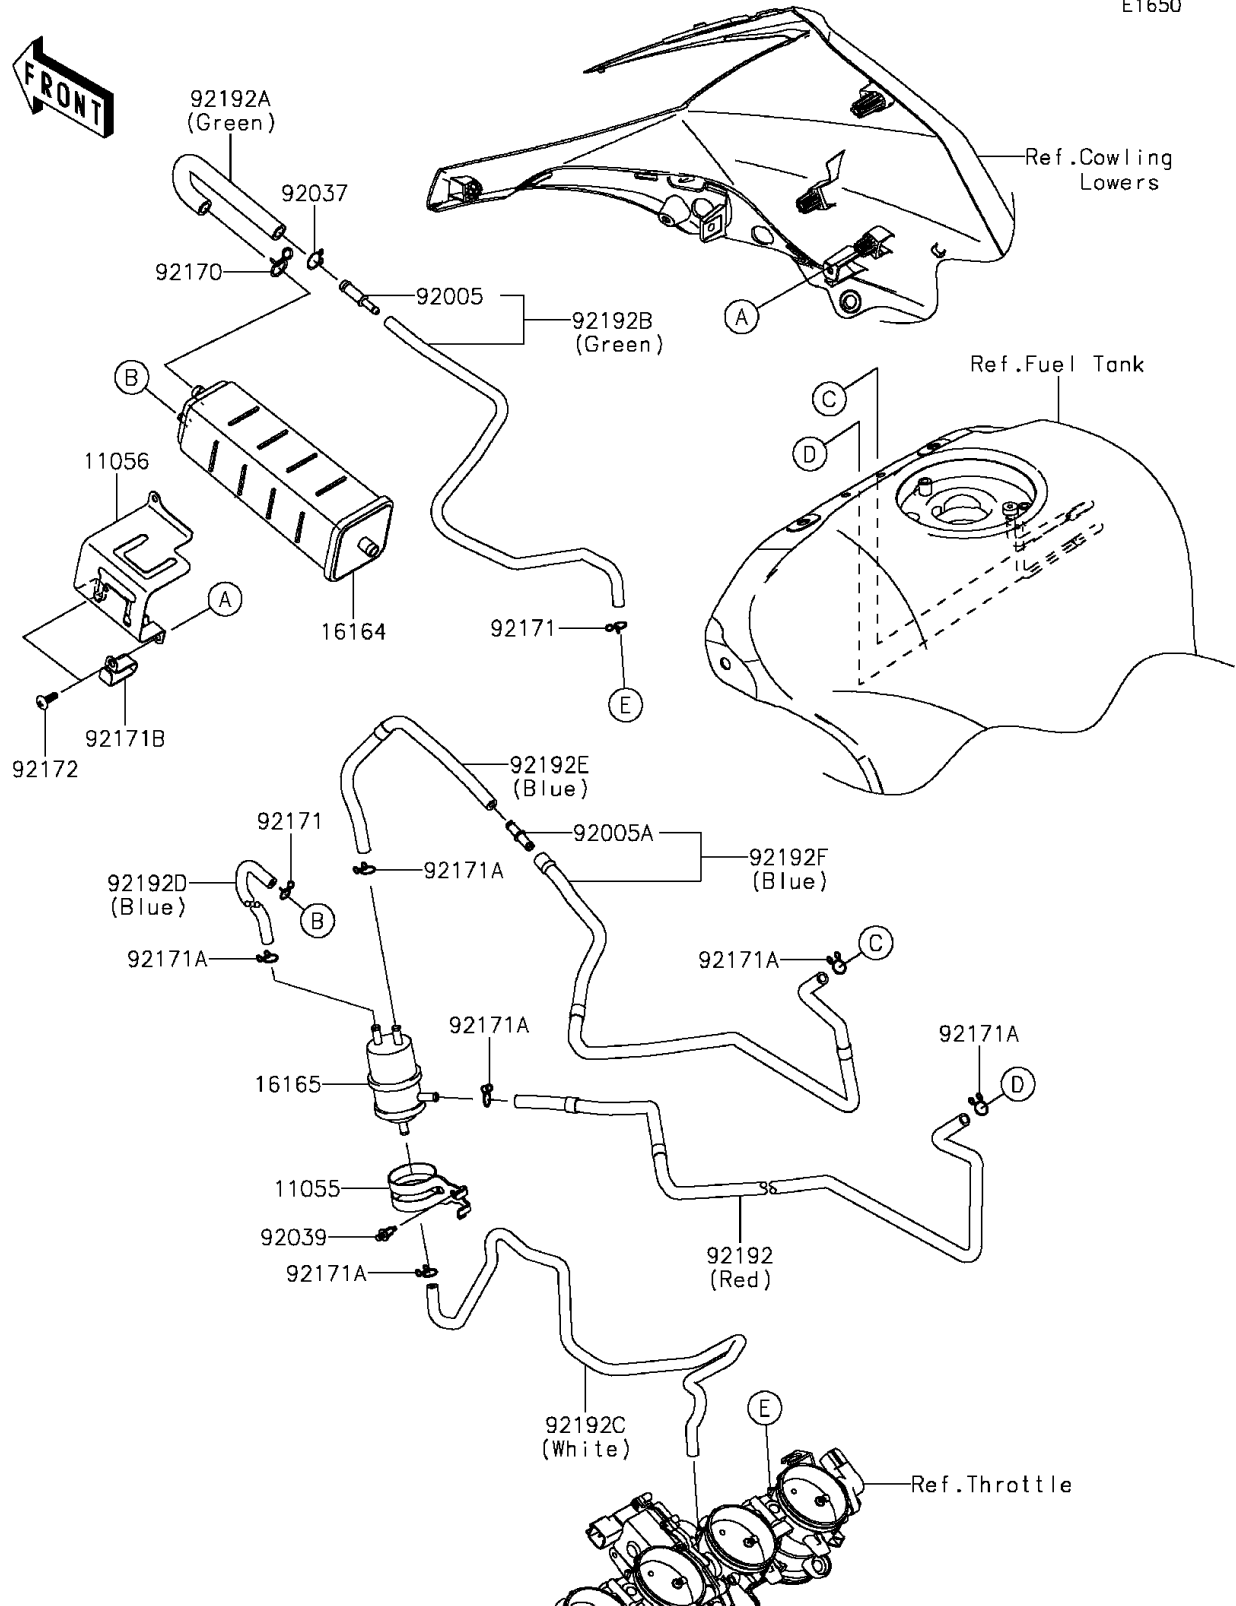

## 2015 NINJA® ZX™10R ABS PARTS DIAGRAM

Fuel Evaporative System(CA)

E1650

## 2015 NINJA® ZX™10R ABS PARTS LIST

Fuel Evaporative System(CA)

ITEM NAME	PART NUMBER	QUANTITY
BRACKET,SEPARATOR (Ref # 11055)	11055-1173	1
BRACKET,CANISTER (Ref # 11056)	11056-0194	1
CANISTER (Ref # 16164)	16164-0009	1
SEPARATOR (Ref # 16165)	16165-1001	1
FITTING (Ref # 92005)	92005-0032	1
FITTING (Ref # 92005A)	92005-0721	1
CLAMP,12.5MM (Ref # 92037)	92037-1271	1
RIVET (Ref # 92039)	92039-0068	1
CLAMP (Ref # 92170)	92170-1695	1
CLAMP (Ref # 92171)	92171-0576	1
CLAMP (Ref # 92171A)	92171-0718	1
CLAMP (Ref # 92171B)	92171-0911	1
SCREW,TAPPING,5X16 (Ref # 92172)	92172-0238	1
TUBE,5X10X940,RED (Ref # 92192)	92192-0895	1
TUBE,FITTING-CANISTER,GREEN (Ref # 92192A)	92192-0896	1
TUBE,FITTING-THROBO,GREEN (Ref # 92192B)	92192-0897	1
TUBE,SEPARATOR-THROBO,WHITE (Ref # 92192C)	92192-0898	1
TUBE,CANISTER-SEPARATOR,BLUE (Ref # 92192D)	92192-0989	1
TUBE,5X10X720,BLUE (Ref # 92192E)	92192-0990	1
TUBE,TANK-SEPARATOR,BLUE (Ref # 92192F)	92192-0991	1