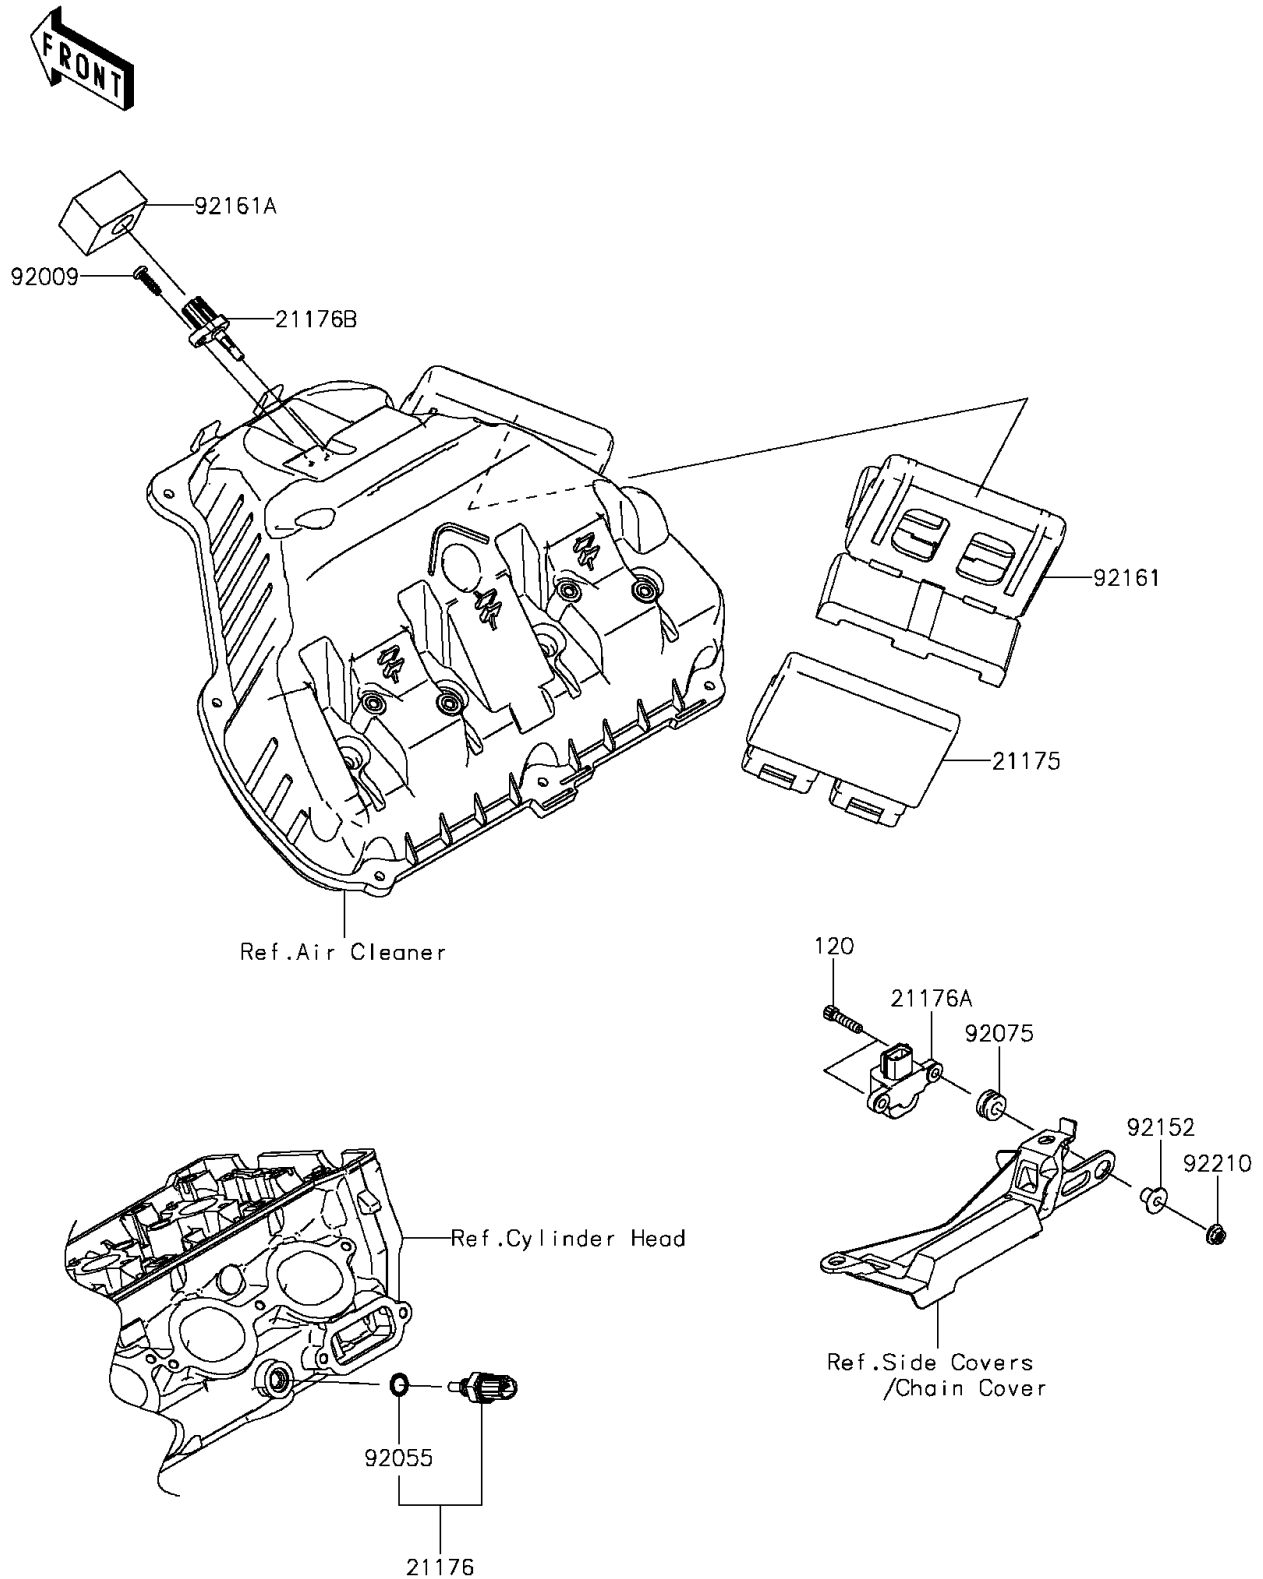

2015 NINJA® ZX™10R ABS PARTS DIAGRAM

Fuel Injection

E1530

2015 NINJA® ZX™10R ABS PARTS LIST

Fuel Injection

ITEM NAME	PART NUMBER	QUANTITY
BOLT-SOCKET,5X22 (Ref # 120)	120CA0522	1
CONTROL UNIT-ELECTRONIC (Ref # 21175)	21175-0764	1
SENSOR,WATER TEMP (Ref # 21176)	21176-0009	1
SENSOR,VEHICLE-DOWN (Ref # 21176A)	21176-0026	1
SENSOR,AIR TEMPERATURE (Ref # 21176B)	21176-0048	1
SCREW,TAPPING,5X16 (Ref # 92009)	92009-1984	1
RING-O,9.5X1.9 (Ref # 92055)	92055-0016	1
DAMPER (Ref # 92075)	92075-1912	1
COLLAR (Ref # 92152)	92152-0134	1
DAMPER,ECU (Ref # 92161)	92161-0875	1
DAMPER (Ref # 92161A)	92161-0985	1
NUT,FLANGED,5MM (Ref # 92210)	92210-0007	1