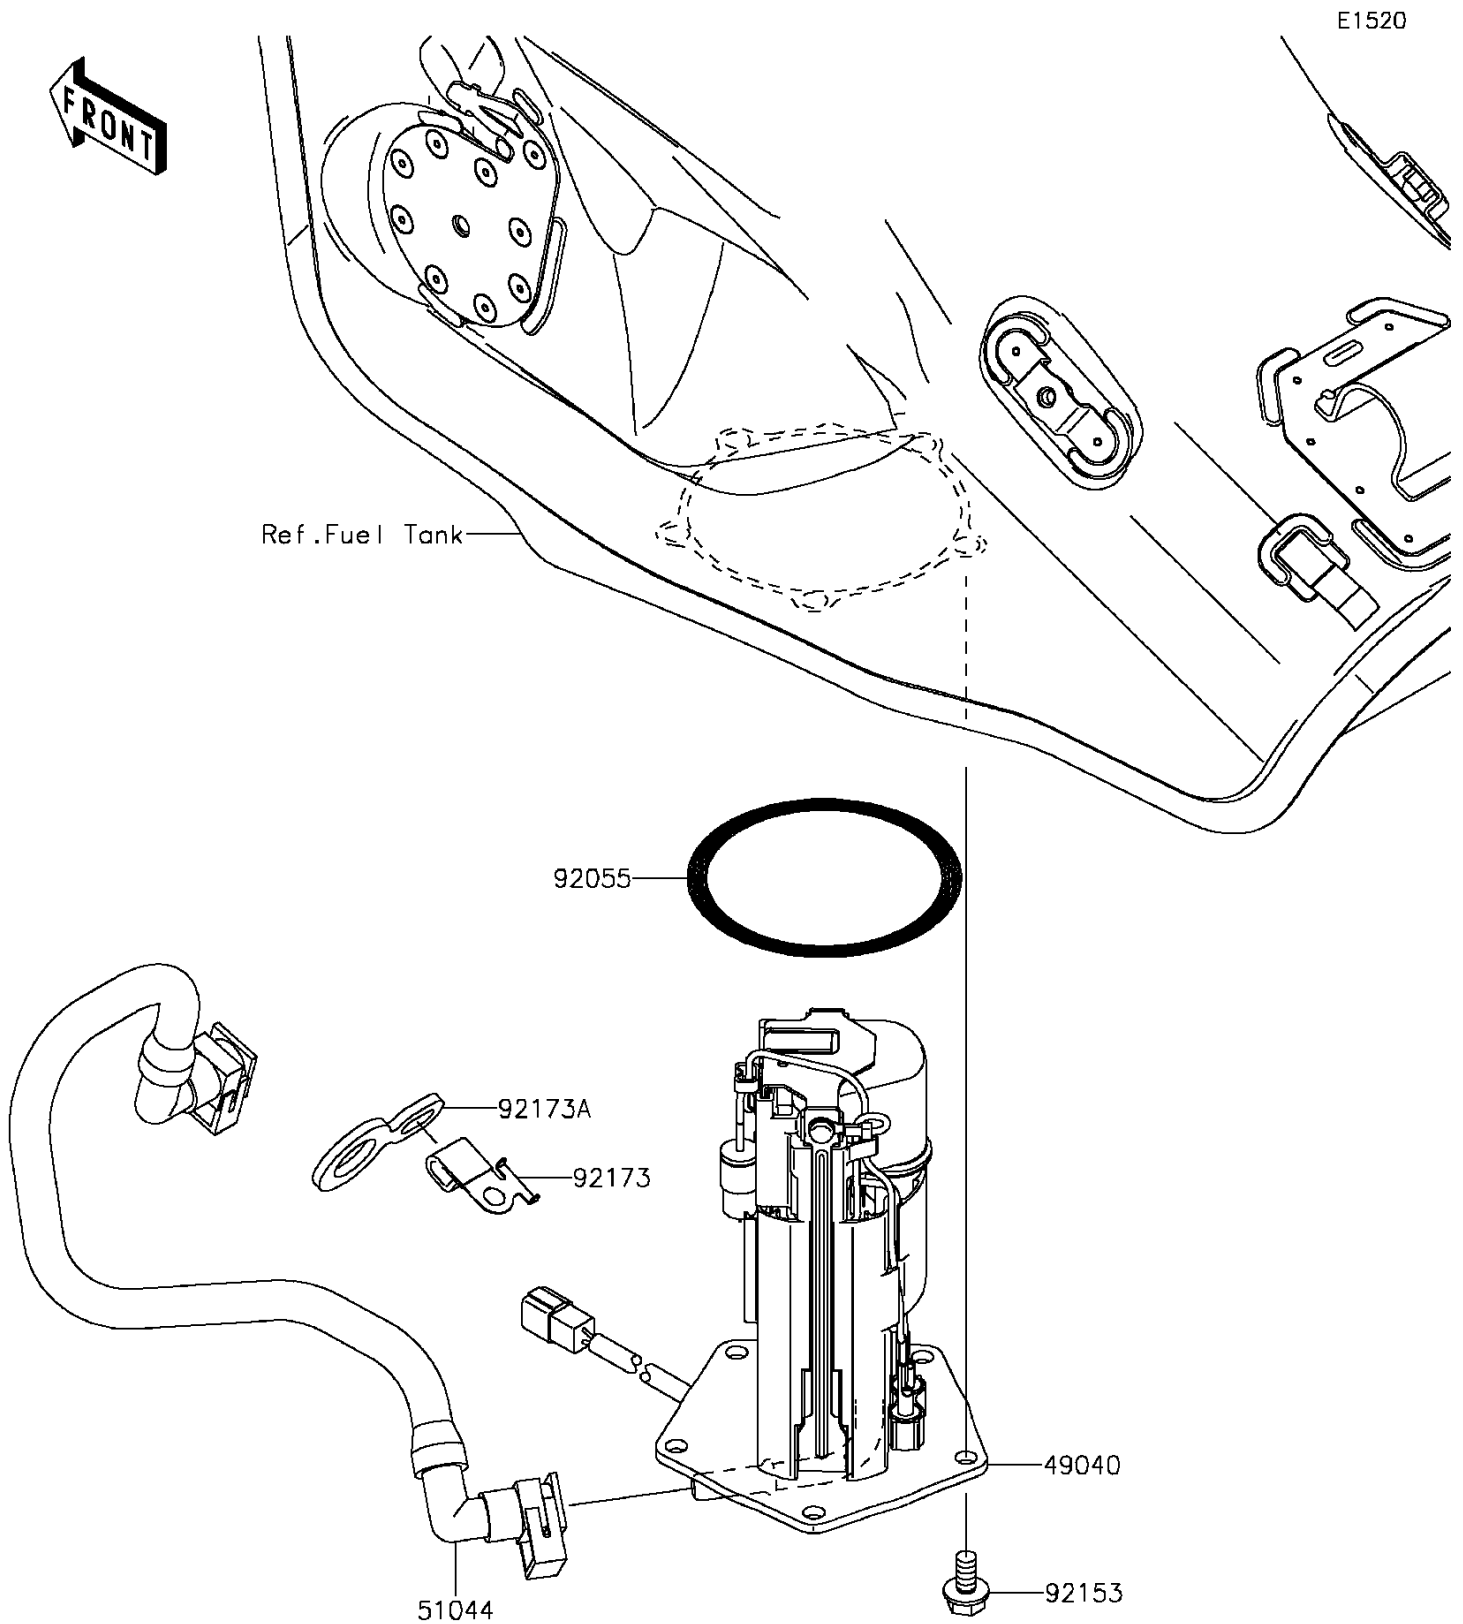

2015 NINJA® ZX™10R ABS PARTS DIAGRAM

Fuel Pump

2015 NINJA® ZX™10R ABS PARTS LIST

Fuel Pump

ITEM NAME	PART NUMBER	QUANTITY
PUMP-FUEL (Ref # 49040)	49040-0049	1
TUBE-ASSY,FUEL (Ref # 51044)	51044-0118	1
RING-O,70.6X5.7 (Ref # 92055)	92055-0210	1
BOLT,FLANGED,6X12 (Ref # 92153)	92153-1295	1
CLAMP (Ref # 92173)	92173-0831	1
CLAMP (Ref # 92173A)	92173-0832	1