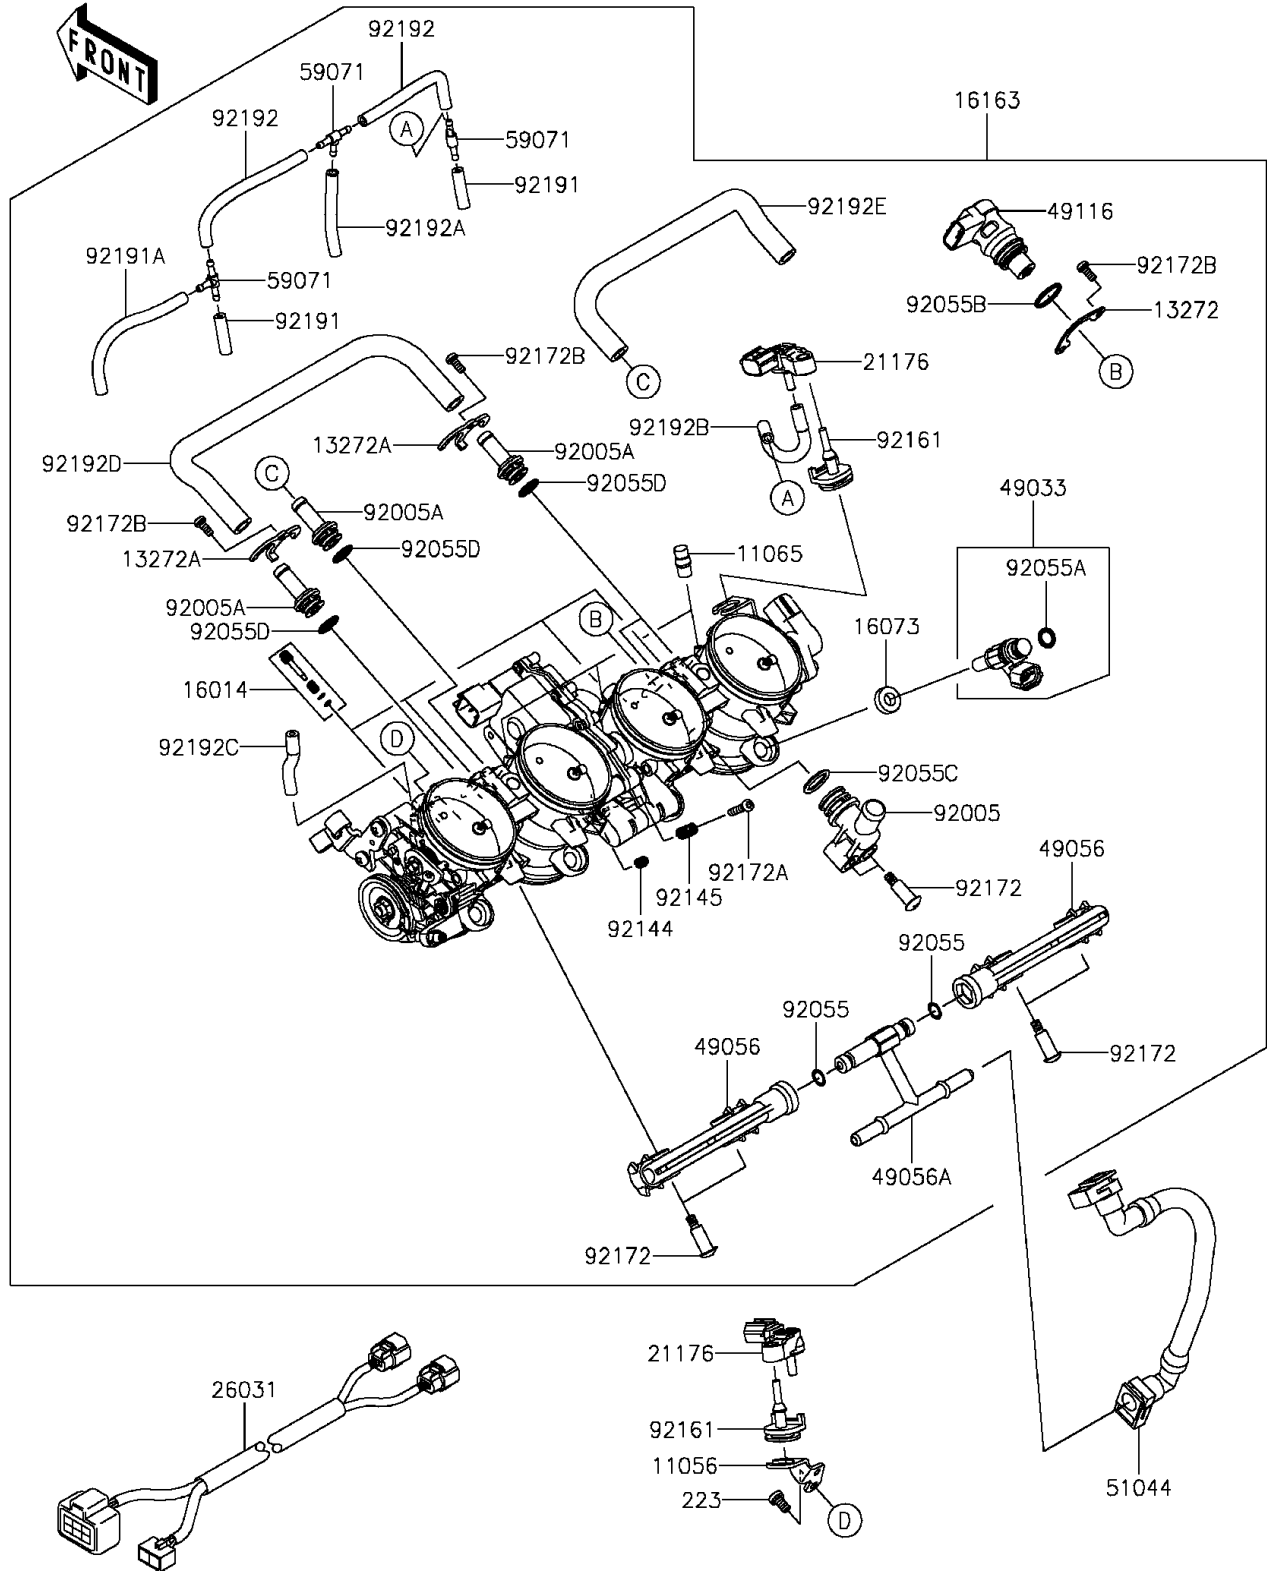

2015 NINJA® ZX™10R ABS PARTS DIAGRAM

Throttle

E1510

2015 NINJA® ZX™10R ABS PARTS LIST

Throttle

ITEM NAME	PART NUMBER	QUANTITY
SCREW-PAN-WS-CROS,5X10 (Ref # 223)	223AA0510	1
BRACKET (Ref # 11056)	11056-0269	1
CAP (Ref # 11065)	11065-0282	1
PLATE (Ref # 13272)	13272-0873	1
PLATE (Ref # 13272A)	13272-1082	1
SCREW-PILOT AIR (Ref # 16014)	16014-0002	1
INSULATOR (Ref # 16073)	16073-0129	1
THROTTLE-ASSY,TTK47 (Ref # 16163)	16163-0722	1
SENSOR,PRESSURE (Ref # 21176)	21176-0111	1
HARNESS,THROTTLE,SUB (Ref # 26031)	26031-0960	1
NOZZLE-INJECTION (Ref # 49033)	49033-0027	1
PIPE-INJECTION (Ref # 49056)	49056-0024	1
PIPE-INJECTION (Ref # 49056A)	49056-0556	1
VALVE-ASSY,ISC (Ref # 49116)	49116-0704	1
TUBE-ASSY,FUEL (Ref # 51044)	51044-0120	1
JOINT,3WAY,T (Ref # 59071)	59071-3752	1
FITTING (Ref # 92005)	92005-0716	1
FITTING (Ref # 92005A)	92005-0717	1
RING-O (Ref # 92055)	92055-0064	1
RING-O,INJECTION NOZZLE (Ref # 92055A)	92055-0124	1
RING-O (Ref # 92055B)	92055-0206	1
RING-O (Ref # 92055C)	92055-0711	1
RING-O (Ref # 92055D)	92055-0712	1
SPRING (Ref # 92144)	92144-1451	1
SPRING,THROTTLE SYNCRO (Ref # 92145)	92145-0055	1
DAMPER (Ref # 92161)	92161-0673	1
SCREW,PIPE INJECTION (Ref # 92172)	92172-0064	1
SCREW (Ref # 92172A)	92172-0499	1
SCREW,TORX (Ref # 92172B)	92172-0720	1

2015 NINJA® ZX™10R ABS PARTS LIST

Throttle

ITEM NAME	PART NUMBER	QUANTITY
TUBE,3X7X25 (Ref # 92191)	92191-0020	1
TUBE,3X7X100 (Ref # 92191A)	92191-0023	1
TUBE,3X7X95 (Ref # 92192)	92192-0018	1
TUBE,3X7X55 (Ref # 92192A)	92192-0106	1
TUBE (Ref # 92192B)	92192-0981	1
TUBE (Ref # 92192C)	92192-0982	1
TUBE (Ref # 92192D)	92192-0983	1
TUBE (Ref # 92192E)	92192-0984	1