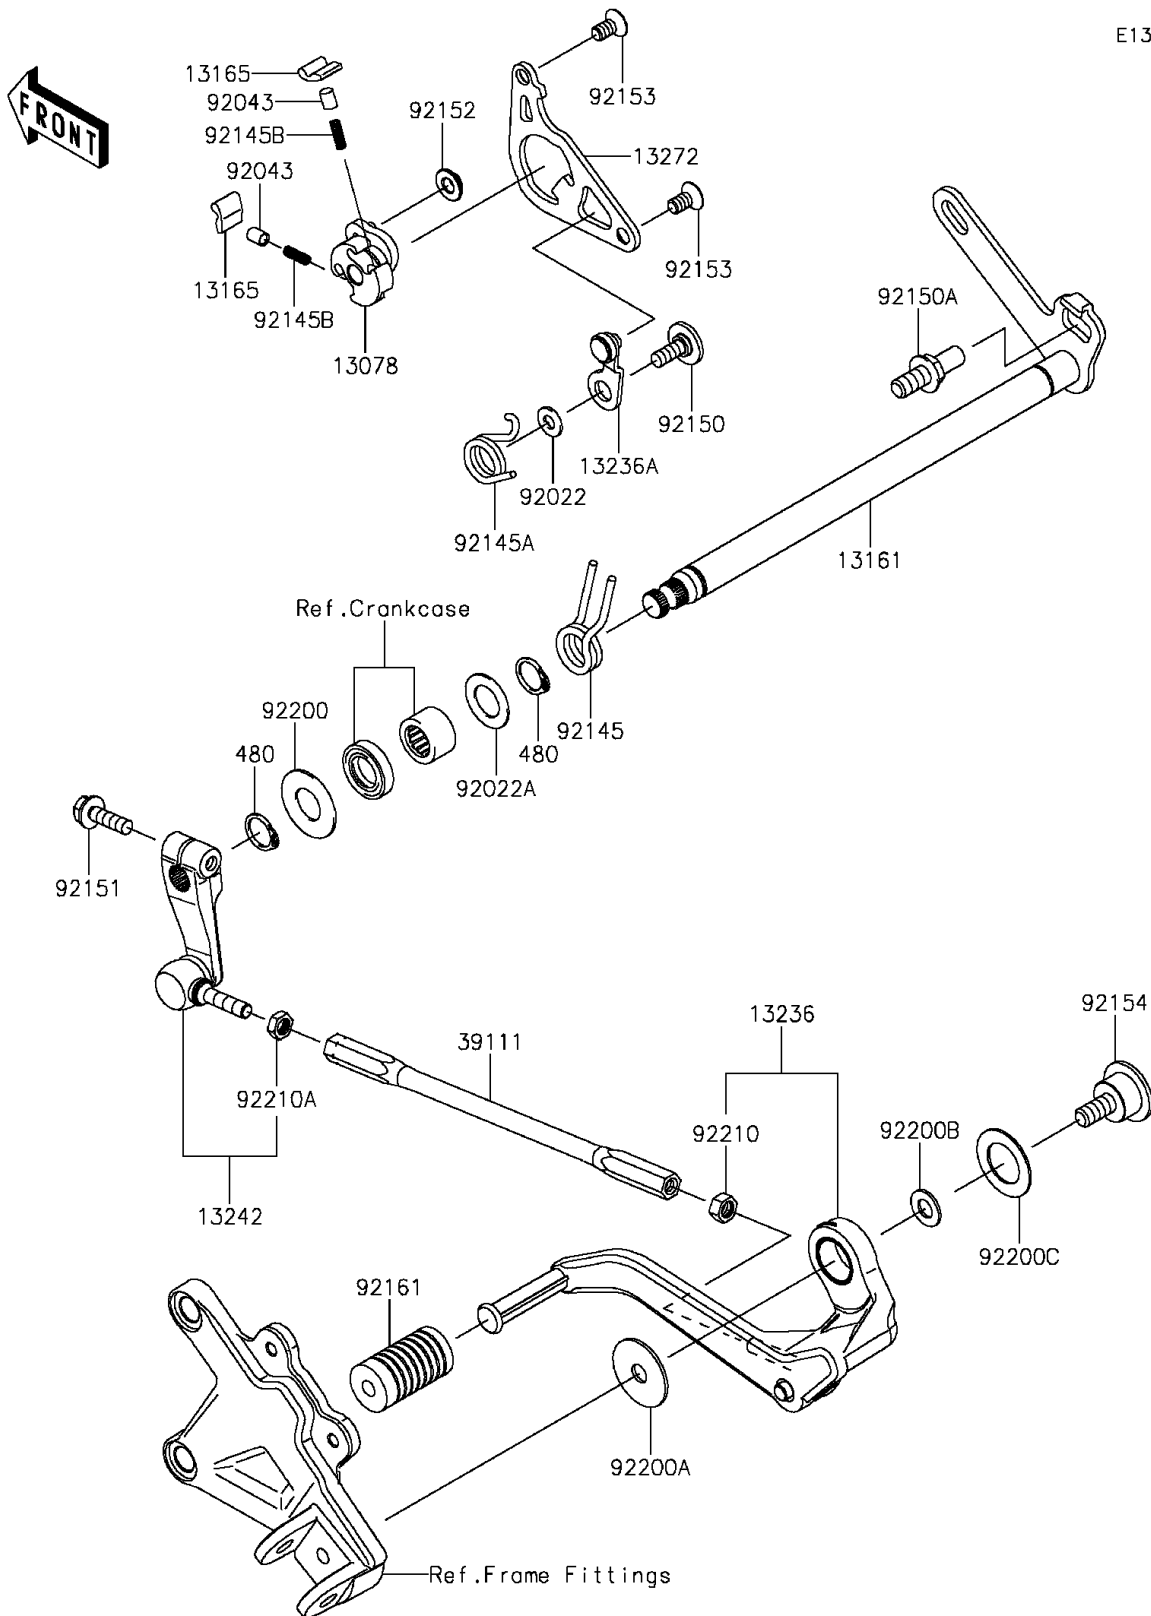

2015 NINJA® ZX™10R ABS PARTS DIAGRAM

Gear Change Mechanism

E1370

2015 NINJA® ZX™10R ABS PARTS LIST

Gear Change Mechanism

ITEM NAME	PART NUMBER	QUANTITY
CIRCLIP-TYPE-C,14MM (Ref # 480)	480J1400	1
RATCHET (Ref # 13078)	13078-0012	1
LEVER-COMP-CHANGE SHAFT (Ref # 13161)	13161-0078	1
PAWL (Ref # 13165)	13165-0018	1
LEVER-COMP,CHANGE PEDAL (Ref # 13236)	13236-0191	1
LEVER-COMP,POSITION (Ref # 13236A)	13236-0192	1
LEVER-ASSY-CHANGE (Ref # 13242)	13242-0066	1
PLATE (Ref # 13272)	13272-1175	1
ROD-TIE (Ref # 39111)	39111-0080	1
WASHER,6X12.8X1.2 (Ref # 92022)	92022-1827	1
WASHER,14.3X24X1 (Ref # 92022A)	92022-272	1
PIN,PLUNGER (Ref # 92043)	92043-1676	1
SPRING (Ref # 92145)	92145-0786	1
SPRING (Ref # 92145A)	92145-0849	1
SPRING (Ref # 92145B)	92145-1490	1
BOLT,SOCKET,6X16 (Ref # 92150)	92150-1673	1
BOLT,RETURN SPRING (Ref # 92150A)	92150-1869	1
BOLT,FLANGED,6X20 (Ref # 92151)	92151-1226	1
COLLAR (Ref # 92152)	92152-1414	1
BOLT,TORX,6X8.7 (Ref # 92153)	92153-1669	1
BOLT (Ref # 92154)	92154-0399	1
DAMPER (Ref # 92161)	92161-0871	1
WASHER (Ref # 92200)	92200-0265	1
WASHER,8.2X30X1.5 (Ref # 92200A)	92200-0810	1
WASHER,8.2X18X1.2 (Ref # 92200B)	92200-0811	1
WASHER,18.3X30X1 (Ref # 92200C)	92200-0812	1
NUT,6MM (Ref # 92210)	92210-1100	1
NUT,LEFT HANDED,6MM (Ref # 92210A)	92210-1101	1