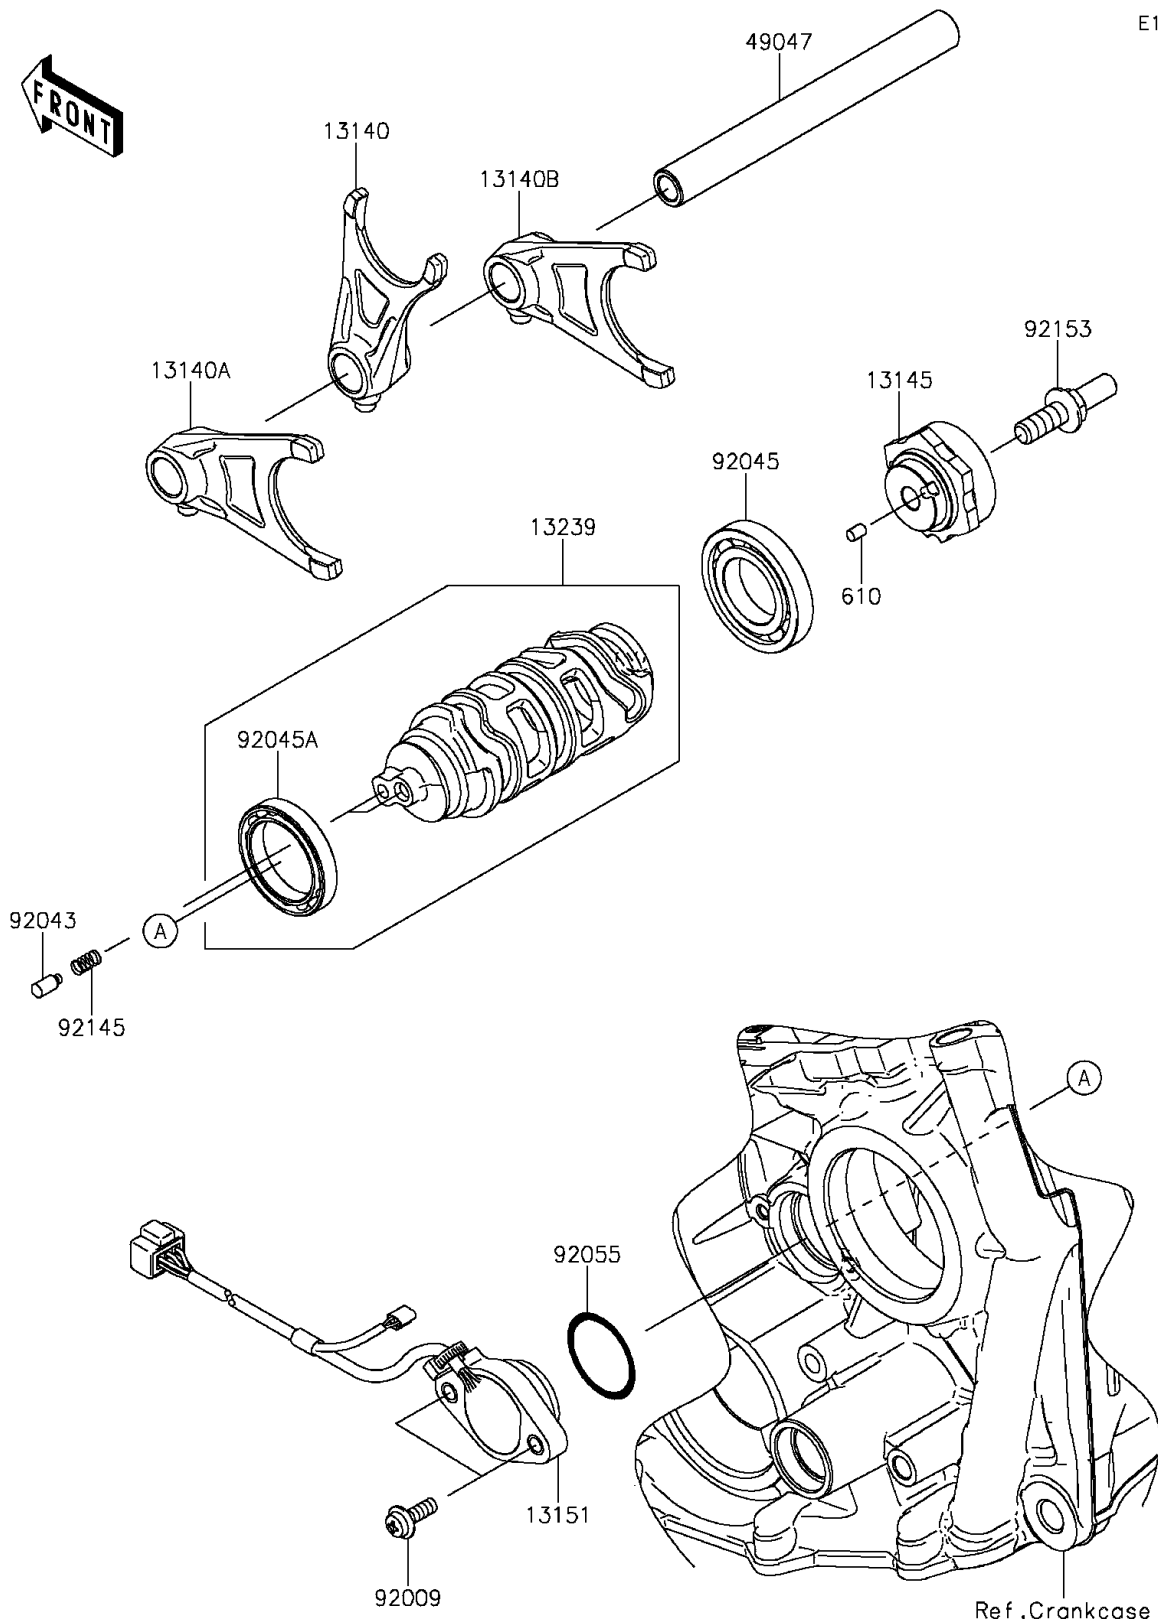

2015 NINJA® ZX™10R ABS PARTS DIAGRAM

Gear Change Drum/Shift Fork(s)

E1362

2015 NINJA® ZX™10R ABS PARTS LIST

Gear Change Drum/Shift Fork(s)

ITEM NAME	PART NUMBER	QUANTITY
ROLLER,4X6 (Ref # 610)	610A0406	1
FORK-SHIFT,INPUT (Ref # 13140)	13140-0063	1
FORK-SHIFT,OUTPUT,LH (Ref # 13140A)	13140-0064	1
FORK-SHIFT,OUTPUT,RH (Ref # 13140B)	13140-0065	1
CAM-CHANGE DRUM (Ref # 13145)	13145-0051	1
SWITCH-COMP,GEAR POSITION (Ref # 13151)	13151-0053	1
DRUM-ASSY-CHANGE (Ref # 13239)	13239-0559	1
ROD-SHIFT (Ref # 49047)	49047-0623	1
SCREW (Ref # 92009)	92009-1895	1
PIN (Ref # 92043)	92043-1654	1
BEARING-BALL,16005 (Ref # 92045)	92045-1045	1
BEARING-BALL,6806 (Ref # 92045A)	92045-1152	1
RING-O,27.7X2.4 (Ref # 92055)	92055-091	1
SPRING (Ref # 92145)	92145-1414	1
BOLT (Ref # 92153)	92153-1735	1