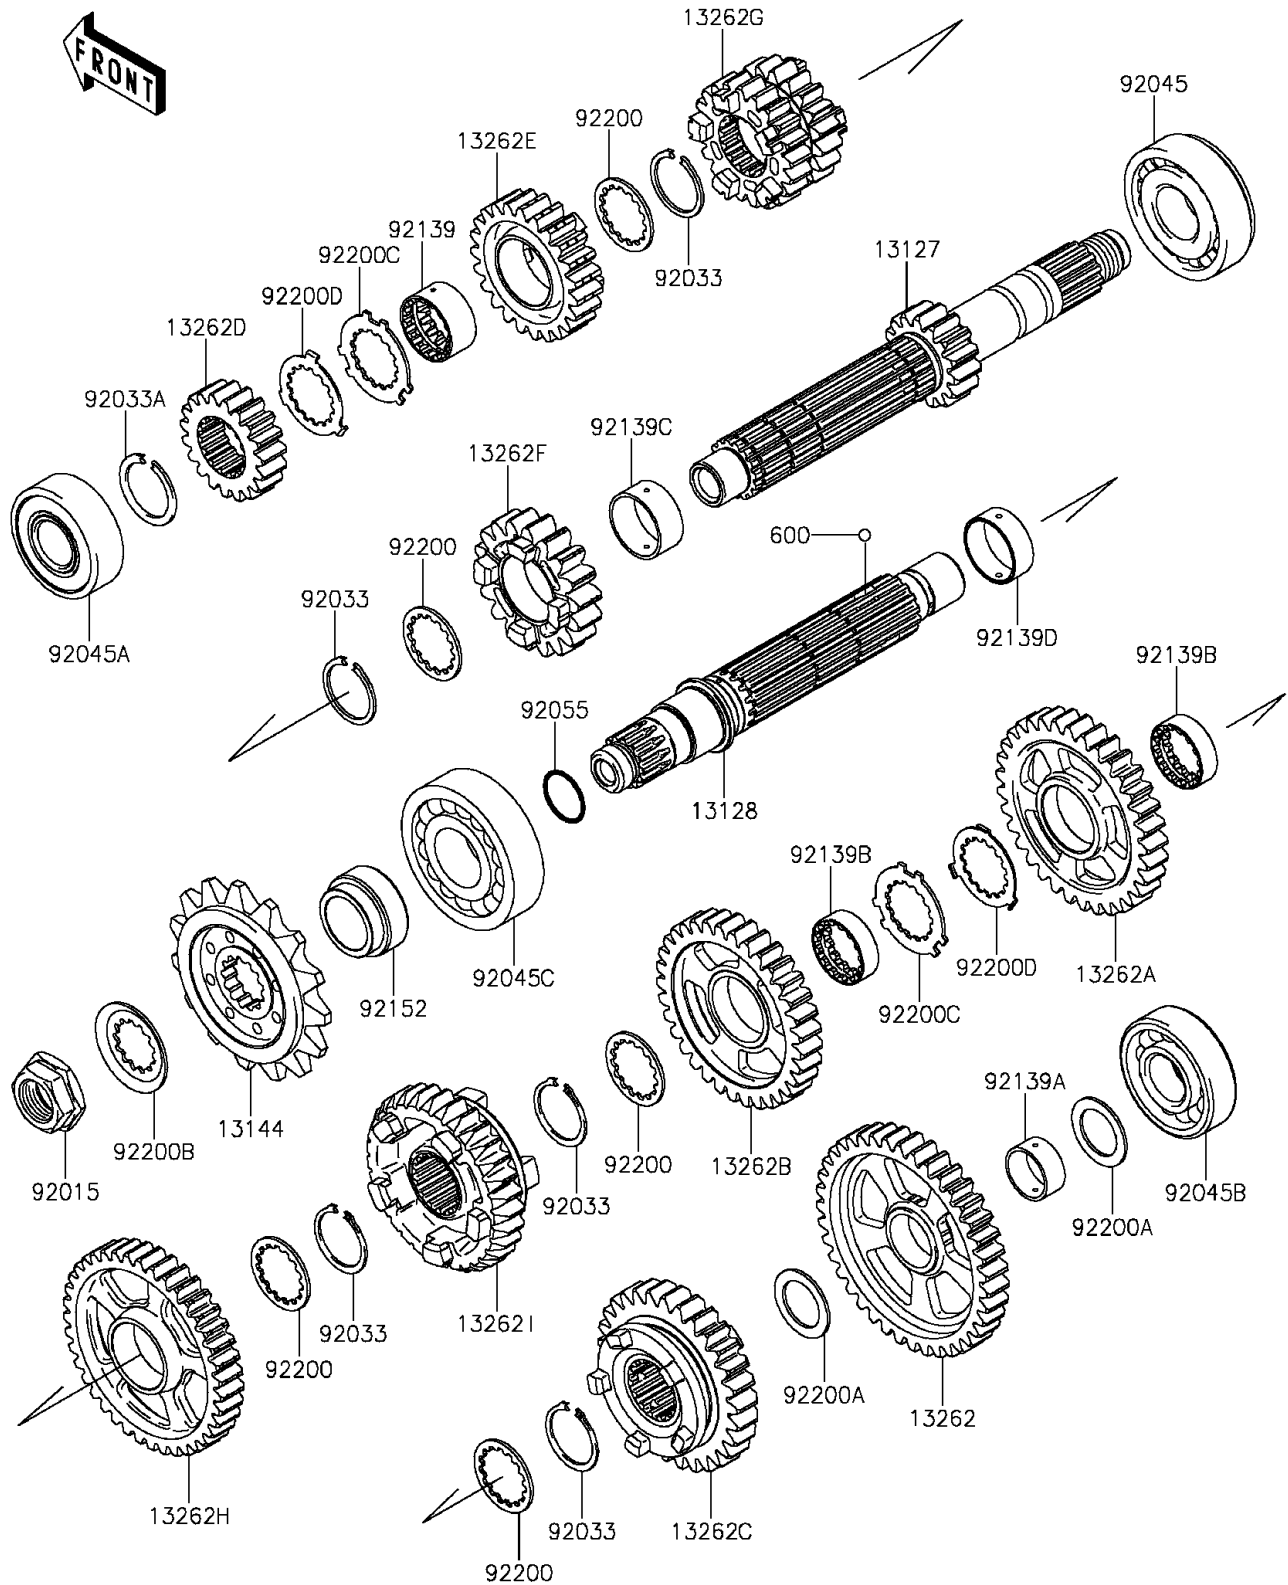

## 2015 NINJA® ZX™10R ABS PARTS DIAGRAM

Transmission

E1361

## 2015 NINJA® ZX™10R ABS PARTS LIST

### Transmission

ITEM NAME	PART NUMBER	QUANTITY
BALL-STEEL,5/32 (Ref # 600)	600A0500	1
SHAFT-TRANSMISSION INPUT (Ref # 13127)	13127-0636	1
SHAFT-TRANSMISSION OUTPUT (Ref # 13128)	13128-0670	1
SPROCKET-OUTPUT,17T,#525 (Ref # 13144)	13144-0004	1
GEAR,OUTPUT LOW,39T (Ref # 13262)	13262-0615	1
GEAR,OUTPUT 3RD,33T (Ref # 13262A)	13262-0803	1
GEAR,OUTPUT 4TH,33T (Ref # 13262B)	13262-0804	1
GEAR,OUTPUT 5TH,26T (Ref # 13262C)	13262-0805	1
GEAR,INPUT 2ND,19T (Ref # 13262D)	13262-0856	1
GEAR,INPUT TOP,23T (Ref # 13262E)	13262-0869	1
GEAR,INPUT 5TH,18T (Ref # 13262F)	13262-0881	1
GEAR,INPUT 3RD&4TH,19T&21T (Ref # 13262G)	13262-0891	1
GEAR,OUTPUT 2ND,39T (Ref # 13262H)	13262-0916	1
GEAR,OUTPUT TOP,31T (Ref # 13262I)	13262-0917	1
NUT,20MM (Ref # 92015)	92015-1963	1
RING-SNAP,25.9X30.6X1.2 (Ref # 92033)	92033-1037	1
RING-SNAP,T=1.5 (Ref # 92033A)	92033-1249	1
BEARING-BALL,830045-5SH2 (Ref # 92045)	92045-0047	1
BEARING-BALL,DG2152RDDSH2 (Ref # 92045A)	92045-0048	1
BEARING-BALL,63/22LU (Ref # 92045B)	92045-0156	1
BEARING-BALL,63/28 (Ref # 92045C)	92045-1189	1
RING-O,21.5X1.5 (Ref # 92055)	92055-1293	1
BUSHING,GEAR,6TH IN (Ref # 92139)	92139-0036	1
BUSHING,GEAR,LOW OUT (Ref # 92139A)	92139-0038	1
BUSHING,25.0X31.0X9.4 (Ref # 92139B)	92139-0309	1
BUSHING,28.1X31.0X13.5 (Ref # 92139C)	92139-0324	1
BUSHING,28.1X31.0X11.5 (Ref # 92139D)	92139-0734	1
COLLAR (Ref # 92152)	92152-0885	1
WASHER,28.3X34.0X1.6 (Ref # 92200)	92200-0050	1

## 2015 NINJA® ZX™10R ABS PARTS LIST

Transmission

ITEM NAME	PART NUMBER	QUANTITY
WASHER,22.1X32.0X1.4 (Ref # 92200A)	92200-0138	1
WASHER (Ref # 92200B)	92200-1065	1
WASHER,25.8X40.5X1.5 (Ref # 92200C)	92200-1522	1
WASHER,25.2X37.0X1.0 (Ref # 92200D)	92200-1523	1