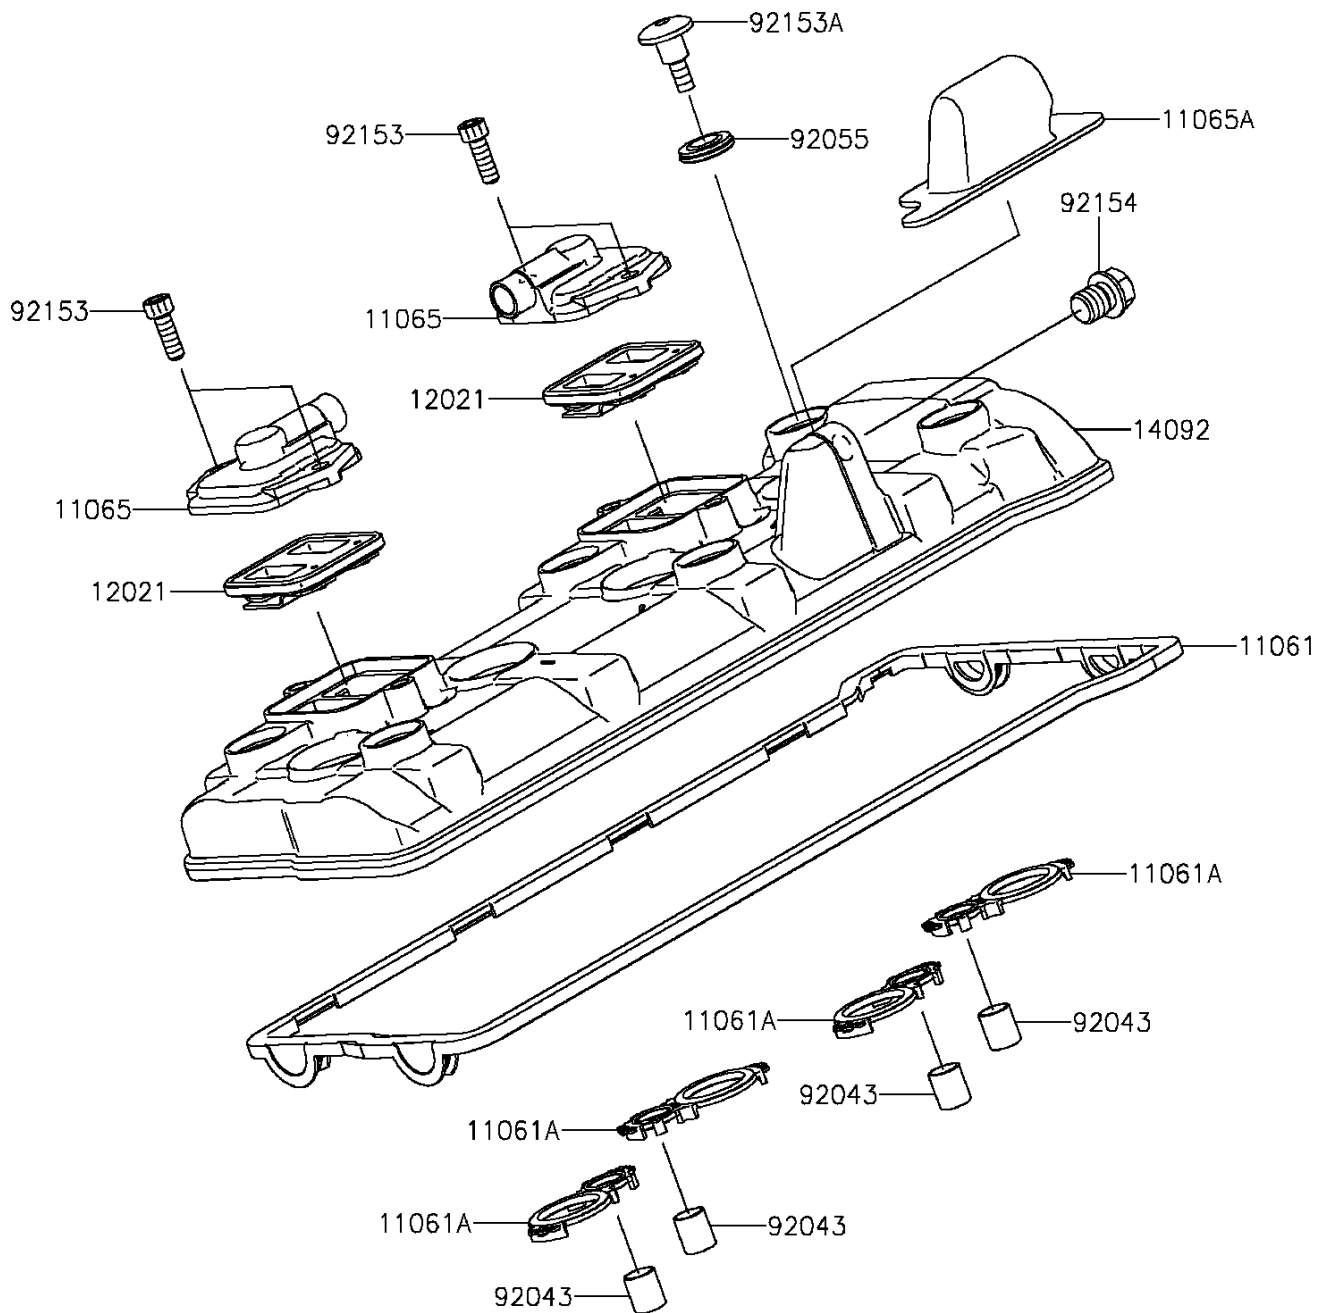

2015 NINJA® ZX™10R ABS PARTS DIAGRAM

Cylinder Head Cover

E1112

2015 NINJA® ZX™10R ABS PARTS LIST

Cylinder Head Cover

ITEM NAME	PART NUMBER	QUANTITY
GASKET,HEAD COVER (Ref # 11061)	11061-0436	1
GASKET,PLUG HOLE (Ref # 11061A)	11061-0437	1
CAP (Ref # 11065)	11065-0360	1
CAP (Ref # 11065A)	11065-0729	1
VALVE-ASSY-REED (Ref # 12021)	12021-0021	1
COVER,HEAD (Ref # 14092)	14092-0147	1
PIN,10.1X12X14 (Ref # 92043)	92043-4009	1
RING-O (Ref # 92055)	92055-0187	1
BOLT,SOCKET,6X18 (Ref # 92153)	92153-1284	1
BOLT,SOCKET,6X22.5 (Ref # 92153A)	92153-1779	1
BOLT,FLANGED,12X13 (Ref # 92154)	92154-0756	1